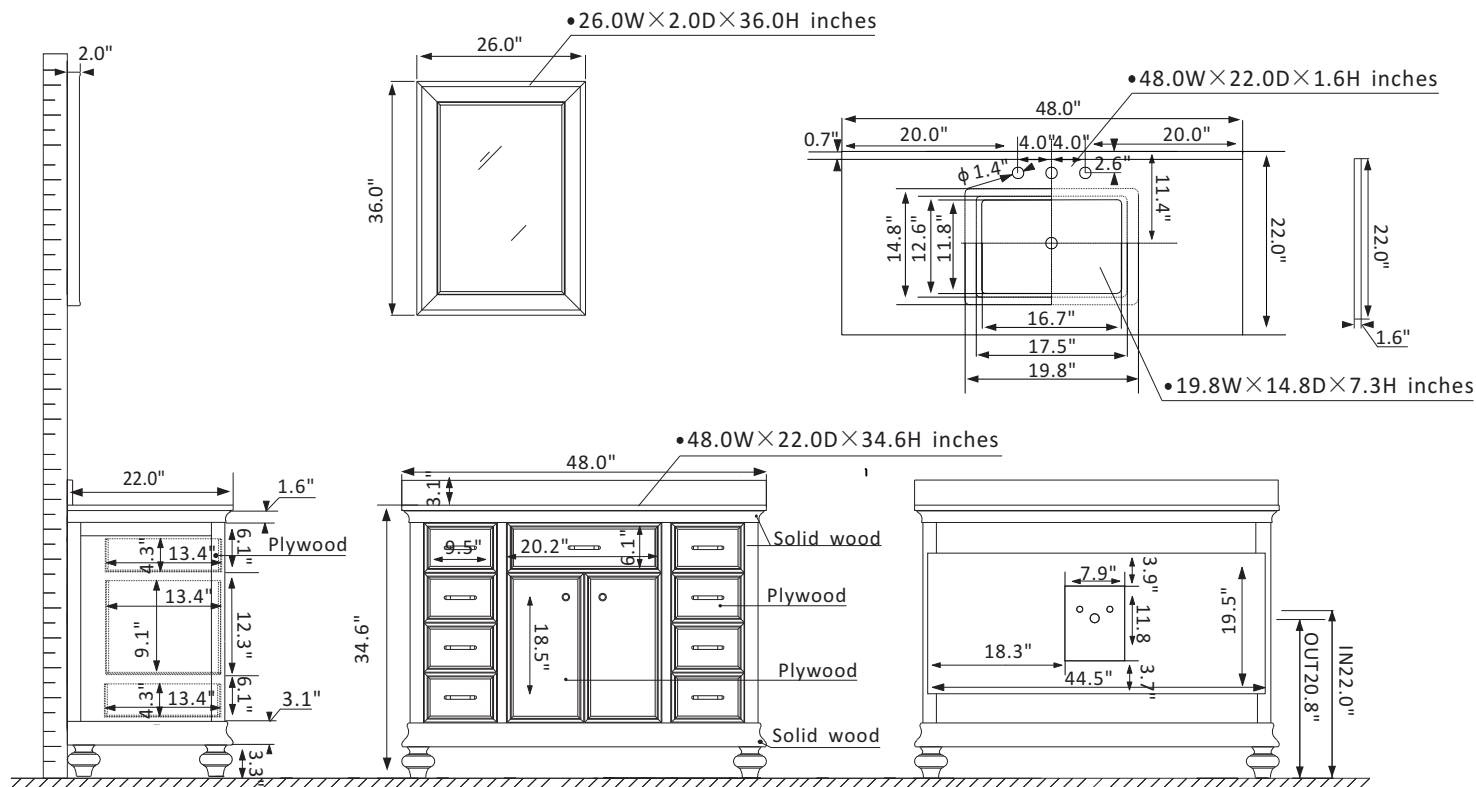

Vinnova Charlotte Vanity Collection 735048-WH-CQS

Features

Adds traditional splendor to any bathroom

Solid wood and ply wood construction

Single Matching Framed Mirror

Generous storage space for toiletries

Two Soft-Closing doors, On the Left & right middle side with a large Two in one Soft-Closing Drawer and Four Soft-Closing drawers

Four feet

Easy plumbing and faucet installation*

* Does not include faucet, drain assembly or P-trap