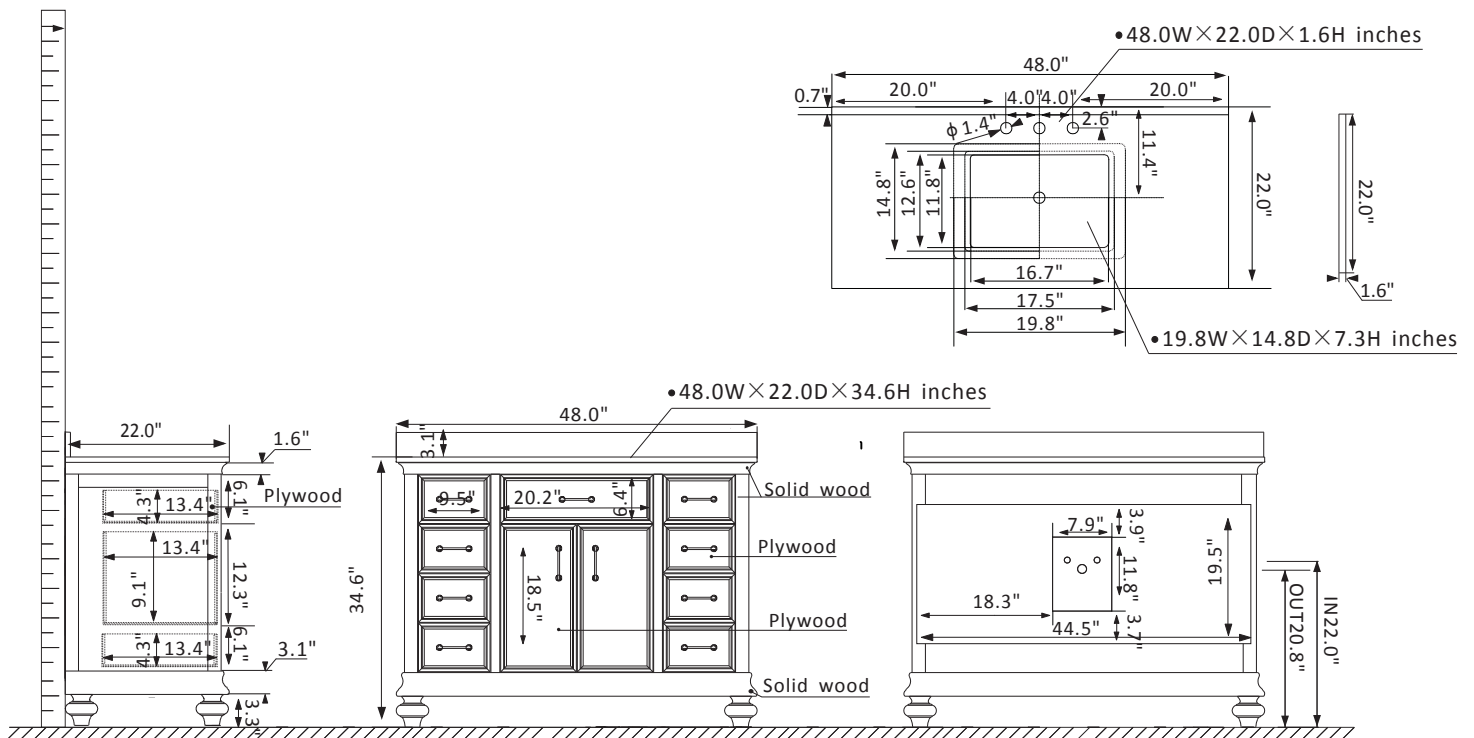

Vinnova Charlotte Vanity Collection 735048-FG-CQS-NM

Features

Adds traditional splendor to any bathroom

Solid wood and ply wood construction

Generous storage space for toiletries

Available in White/Grey/Finnish Green finish

Two Soft-Closing doors, On the Left & right middle side with a large Two in one Soft-Closing Drawer and Four Soft-Closing drawers

Four feet

Easy plumbing and faucet installation*

* Does not include faucet, drain assembly or P-trap