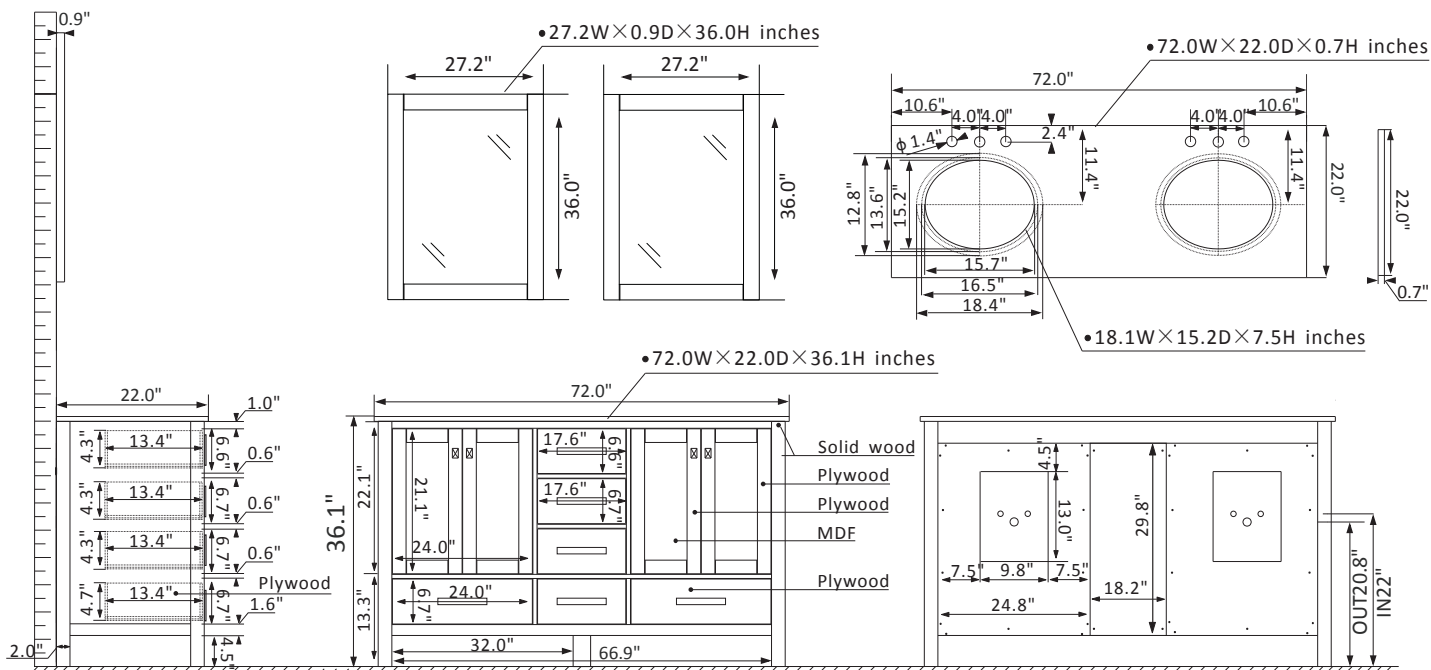

Vinnova Gela Vanity Collection 723072-WH-CA

Features

Makes a dramatic statement in any bathroom

Crafted of laminated solid wood

Available in Espresso, Grey and White finish

Double Matching Framed Mirrors

Double Round Under-Mount Sinks

Generous storage space for toiletries

Alluring satin nickel-finish hardware

Six Soft-Closing Drawers and Four Soft-Closing Doors

Easy plumbing and faucet installation*

* Does not include faucet, drain assembly, backsplash or P-trap