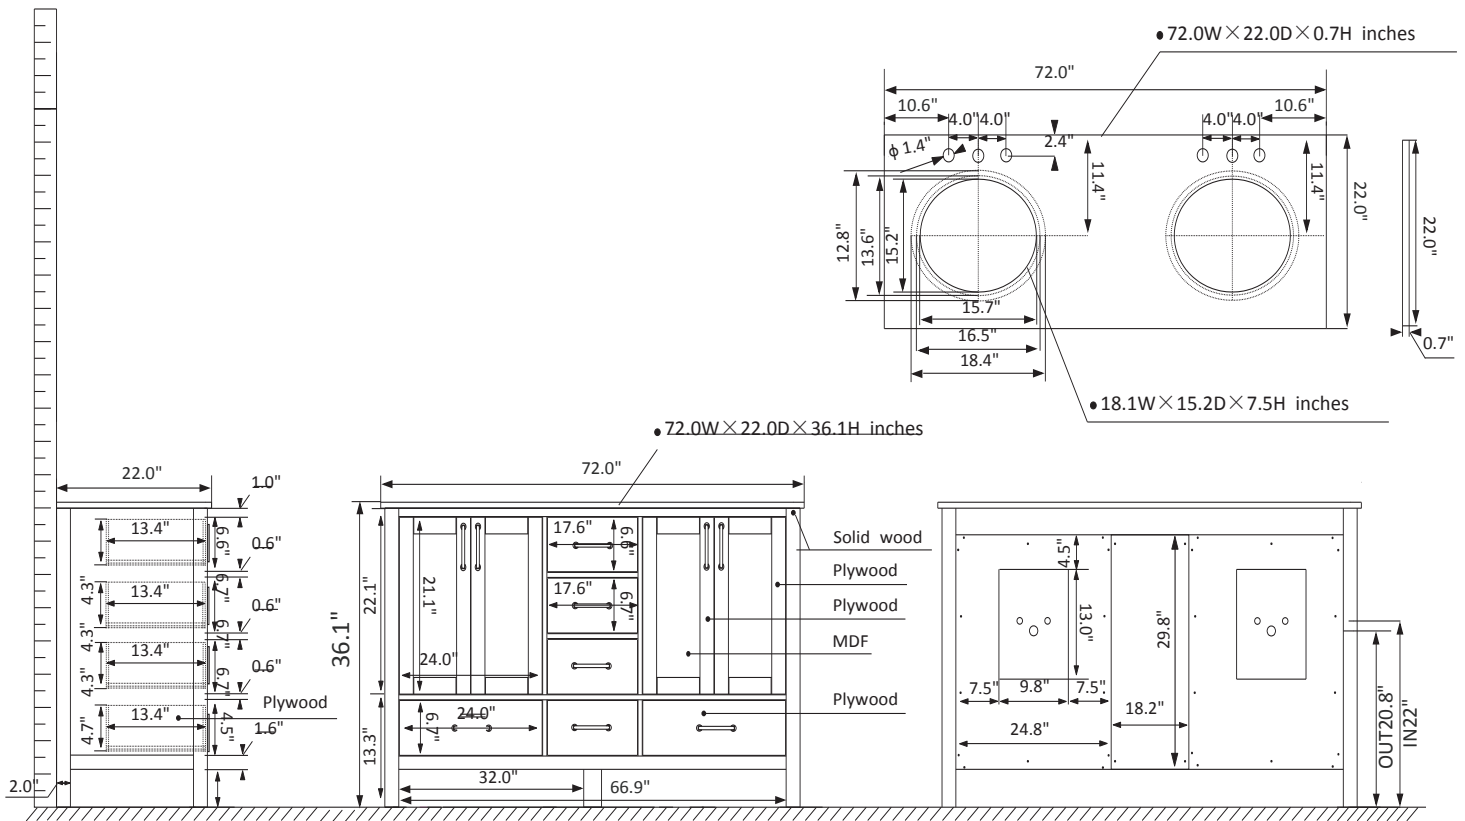

## Features

- Makes a dramatic statement in any bathroom
- Crafted of laminated solid wood
- Available in Royal Blue finish
- Double Round Under-Mount Sinks
- Generous storage space for toiletries
- Noble Modernistic Brushed Gold finish Hardware
- 2 roomy Soft-Closing drawers, Right in the middle bottom with One roomy Two in one Soft-Closing Drawer, 2 Soft-Closing drawers
- 4 Soft-Closing doors
- Easy plumbing and faucet installation\*