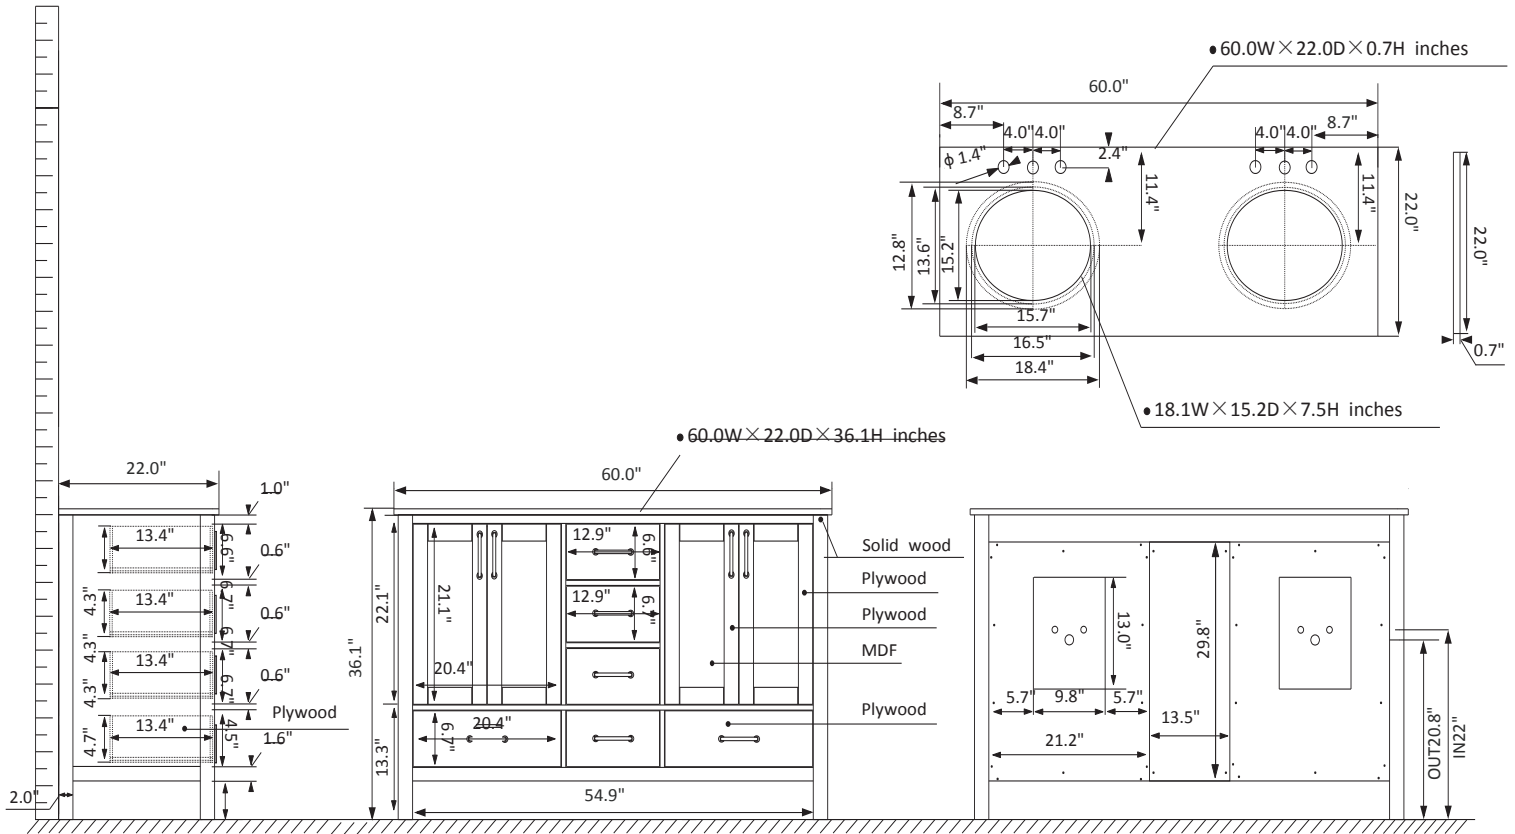

Vinnova Gela Vanity Collection 723060-RB-CA-NM

Features

- Makes a dramatic statement in any bathroom
- Crafted of laminated solid wood
- Available in Royal Blue finish
- Double Round Under-Mount Sinks
- Generous storage space for toiletries
- Noble Modernistic Brushed Gold finish Hardware
- 2 roomy Soft-Closing drawers, Right in the middle bottom with One roomy Two in one Soft-Closing Drawer, 2 Soft-Closing drawers
- 4 Soft-Closing doors
- Easy plumbing and faucet installation*

* Does not include faucet, drain assembly, backsplash or P-trap