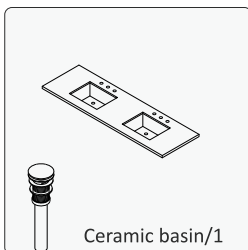

VINNOVA

FASHION BATHROOM LIFE

MODEL : 710072

- Please check your product packaging to make sure the included accessories are in the "list of standard accessories". If any parts are missing, please contact your local dealer immediately.
- Do not allow any sharp objects to come in contact with the cabinet, as it will scratch the surface.
- Continuous and prolonged exposure to direct sunlight may cause discoloration to the wood.
- Do not put any hot appliances directly on or near the cabinet.
- Please avoid using cleaning products that contain bleach or ammonia.
- Wood surfaces should only be cleaned with wood care products such as soapy water or furniture polish.

INSTALLATION

MAIN BODY PARTS

ERECTING TOOL

INSTALL, REMOVE, ADJUST OF TOP FAST LOADING HINGE

DRAWER'S ADJUST

INSTALLATION INSTRUCTIONS