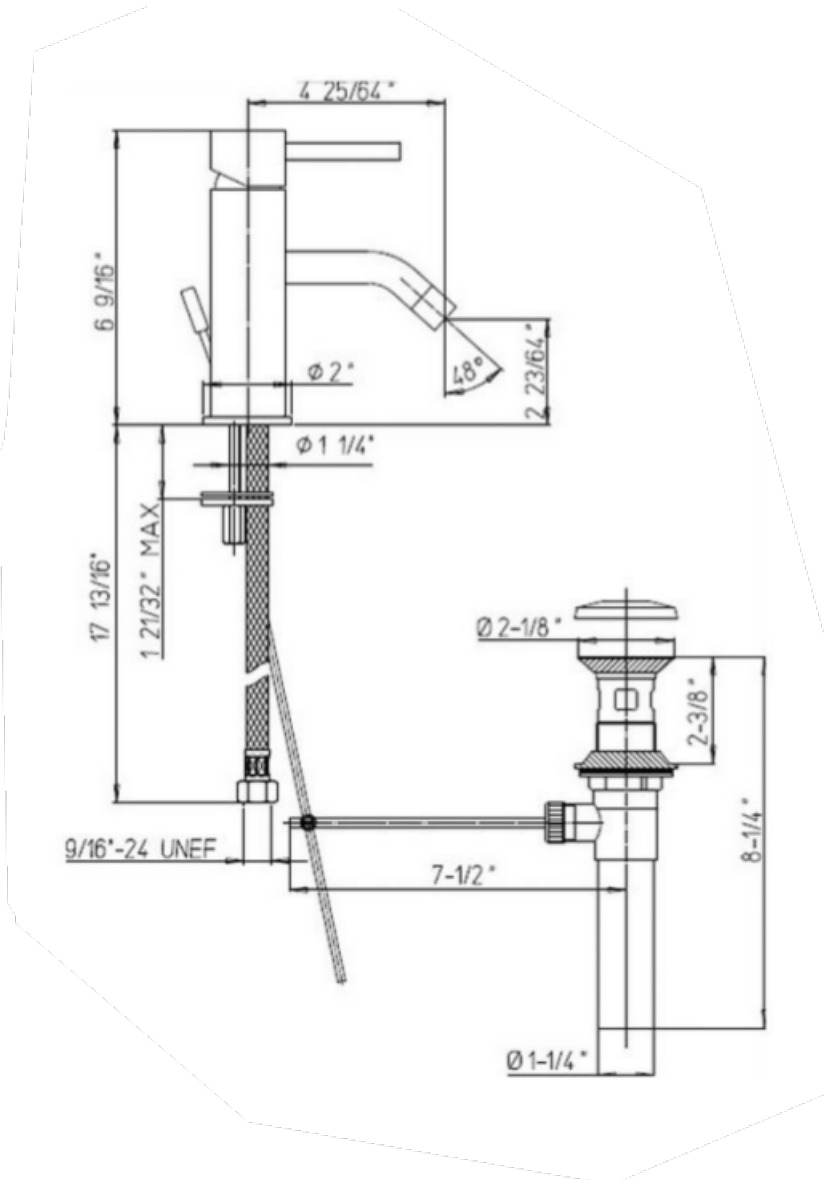

57CR211

Axia single control lavatory faucet
Pop-up drain included.

E-Commerce Series

57CR211

Contemporary Styling

STANDARDS

- Compliant with ASME A112.18.1-B125.1
- Compliant with AB1953
- Compliant with ANSI NSF61 – Annex G
- Certified by CSA International
- Compliant with ANSI A117.1

Finishes

Polished Chrome

57CR211

X

Features

Solid Brass Construction

Meets NSF 61/9 Annex G Lead Requirements

ADA Compliant