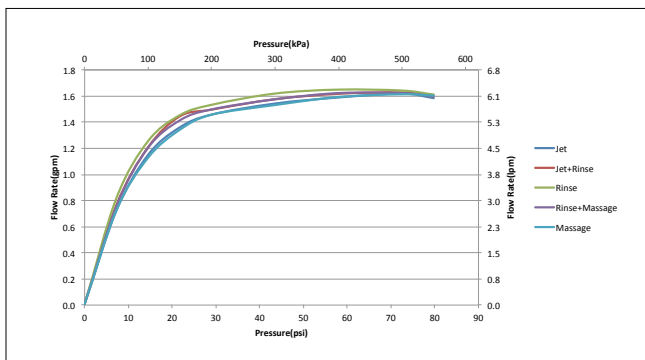

TBW01013U4

Modern Showerhead 5 Mode

SPECIFICATIONS

Material	ABS & POM
Maximum Flow Rate	1.75 gpm (6.6 lpm)
Warranty	Limited Lifetime for Residential Use One Year for Commercial Use
Shipping Weight	1.05 lbs
Shipping Dimensions	7-7/8"L x 5-3/4"W x 5"H

INSTALLATION NOTES

Compatible with TBW01012UV1 Modern Shower Arm