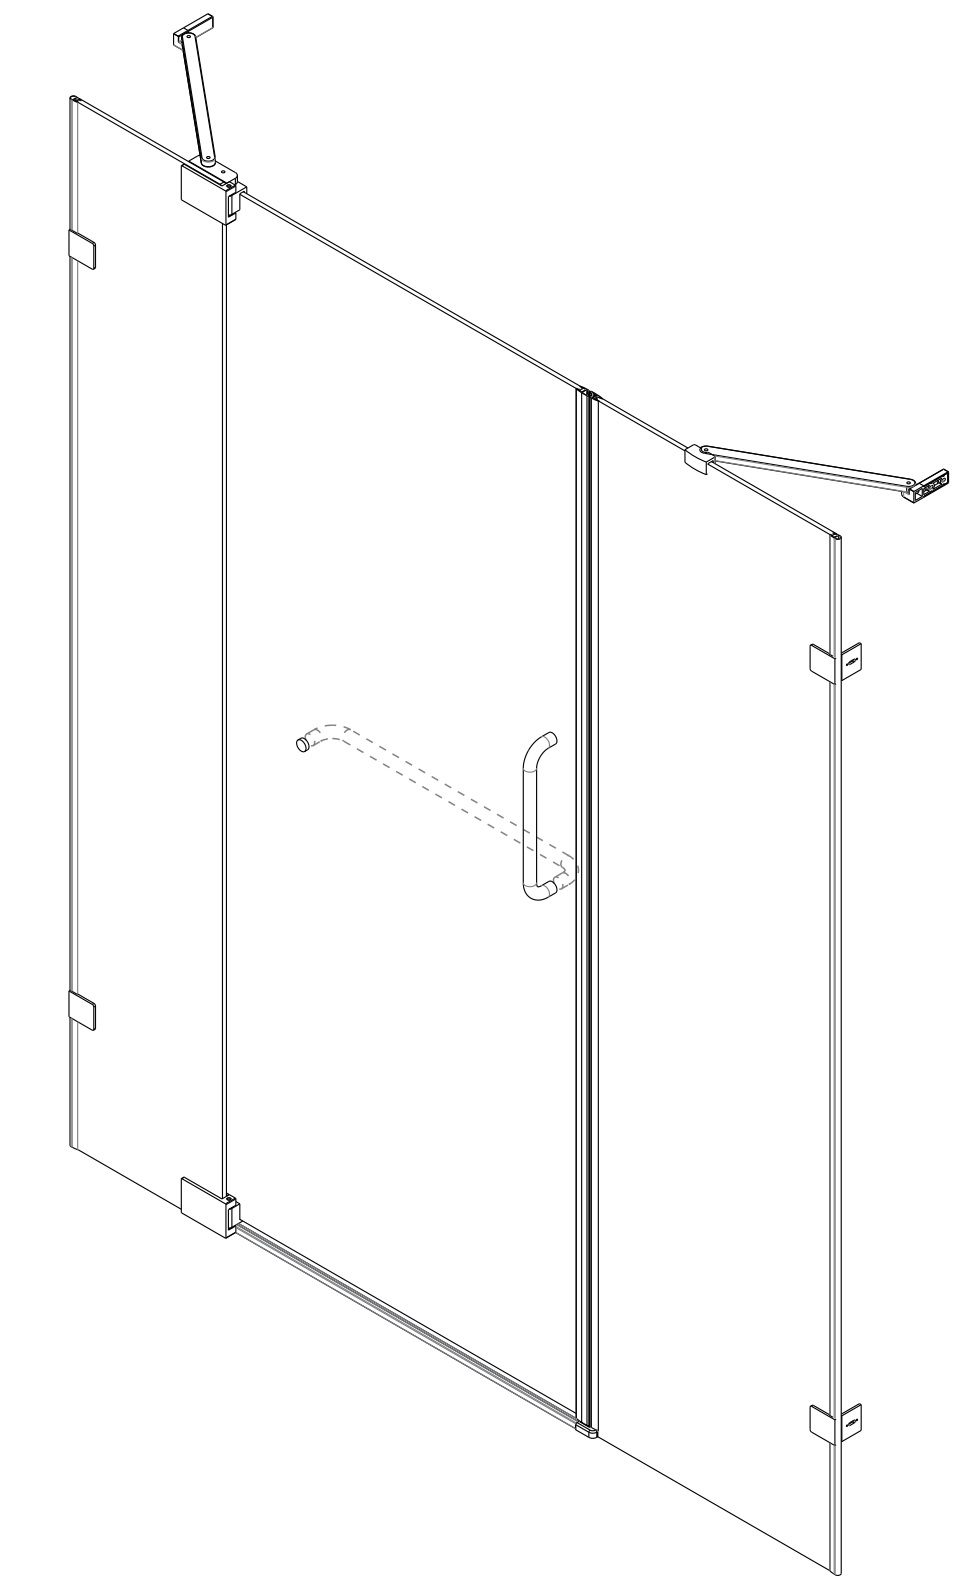

Vinnova Inc.

INSTALLATION SPECIFICATION

Item No.	308066-HD-MB
Description	In-line hinged door
Overall Dimensions	66"x72"
Installation Size Range	60"-66"
Profile Color	Matt Black
Glass Thickness	8/25"
Glass Color	Transparent&Easy clean
Gross Weight	151 LBS
Certifications	ANSI Z97.1-2015

All measurements are approximate. Measurements may vary +/- 1/25".

Milano
In-line hinged door