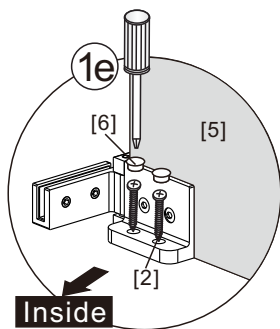

● Box Contents:

1xInstallation Instruction.	➔	
[1] 1xWall Plugs.	➔	
[2] 4xScrews ST4x35.	➔	
[3] 4xWall Connectors. [4] 4xScrew Cover Caps.	➔	
[5] 1xFixed Panel.	➔	
[6] 5xScrew Cover Caps.	➔	
[7] 2xHinges L&R.	➔	
[8] 1xAluminum Seal.	➔	
[9] 1xWater Deflector.	➔	
[10] 1xDoor Panel..	➔	
[11] 1xHandle Set.	➔	
[12] 2xMagnetic Seals.	➔	
[13] 1xMagnetic Seal.	➔	
[14] 1xWall Profile.	➔	
[15] 1xScrew ST4x25.	➔	
[16] 1xCover Cap L/R.	➔	
[17] 2xScrews ST4x35.	➔	
[18] 1xBracket. [19] 1xScrew M5X16.	➔	
[20] 2xDoor Side Gaskets.	➔	
Wrenchs.	➔	

● Assembly

02

01

[3]		x4
[5]		x1
[13]		x1
[20]		x2

[1]		x4
[2]		x4 (ST4x35)
[4]		x4

[1]		x2
[2]		x2(ST4x35)
[6]		x2
[7]		x1/1(L/R)

[6]		x2
[7]		x1/1(L/R)
[10]		x1

[1]		x1
[6]		x1
[8]		x1
[15]		x1 (ST4x25)
[16]		x1/1 (L/R)