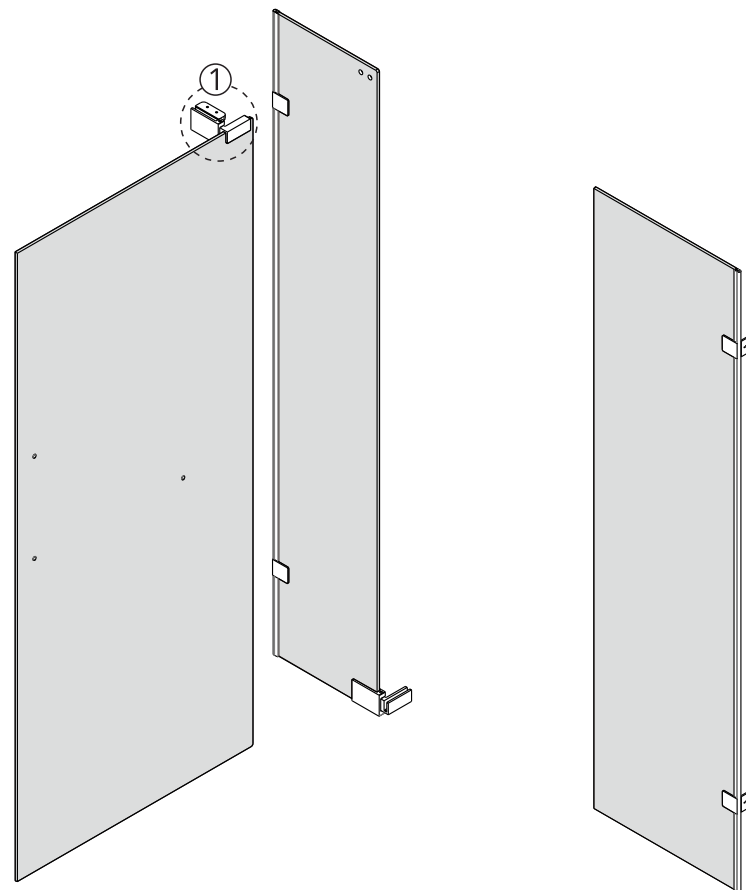

Notes: Safety glass can not be re-worked.

Please read these instructions carefully before start of installation.

Special care should be taken when drilling walls to avoid hidden pipes or electrical cables.

● Box Contents:

1xInstallation Instruction.	➔	
[1] 1xWall Plugs.	➔	
[2] 4xScrews ST4x35.	➔	
[3] 4xWall Connectors. [4] 4xScrew Cover Caps.	➔	
[5] 1xFixed Panel.	➔	
[6] 5xScrew Cover Caps.	➔	
[7] 2xHinges L&R.	➔	
[8] 1xAluminum Seal.	➔	
[9] 1xWater Deflector.	➔	
[10] 1xDoor Panel..	➔	
[11] 1xHandle Set.	➔	
[12] 2xMagnetic Seals.	➔	
[13] 1xMagnetic Seal.	➔	
[14] 1xWall Profile.	➔	
[15] 1xScrew ST4x25.	➔	
[16] 1xCover Cap L/R.	➔	
[17] 2xScrews ST4x35.	➔	
[18] 1xBracket. [19] 1xScrew M5X16.	➔	
[20] 2xDoor Side Gaskets.	➔	
Wrenchs.	➔	

● Assembly

02

01

[3]		x4
[5]		x1
[13]		x1
[20]		x2

[1]		x4
[2]		x4 (ST4x35)
[4]		x4

[1]		x2
[2]		x2(ST4x35)
[6]		x2
[7]		x1/1(L/R)

[6]		x2
[7]		x1/1(L/R)
[10]		x1

[1]		x1
[6]		x1
[8]		x1
[15]		x1 (ST4x25)
[16]		x1/1 (L/R)