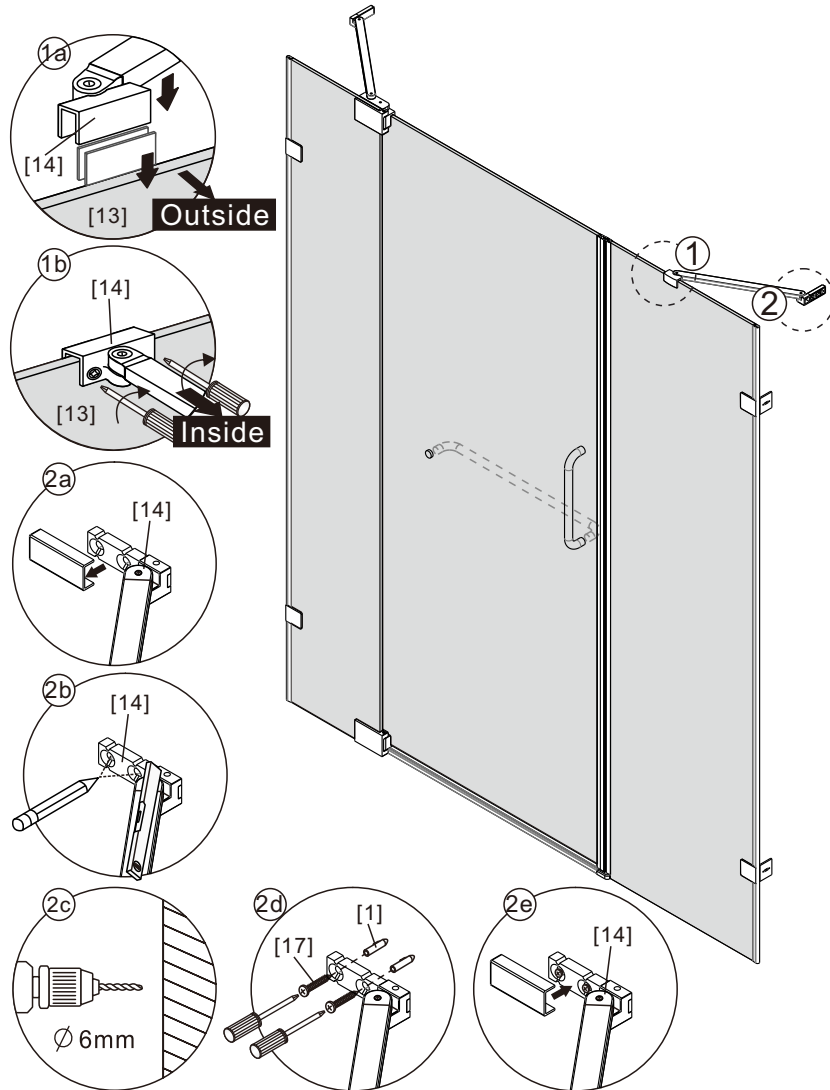

[1]		x2
[14]		x1
[17]		x2(ST4x35)