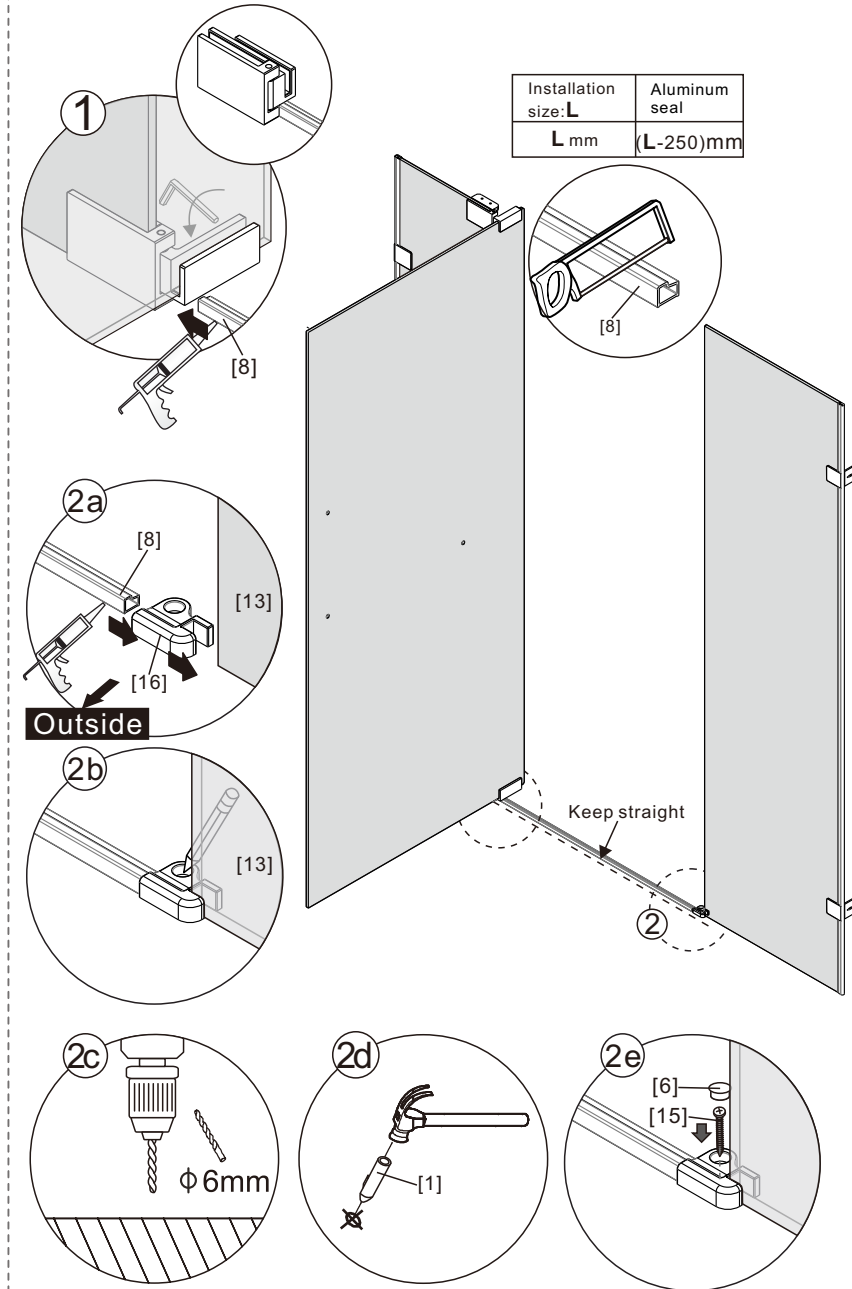

Notes: Safety glass can not be re-worked.

Please read these instructions carefully before start of installation.

Special care should be taken when drilling walls to avoid hidden pipes or electrical cables.

● Box Contents:

1xInstallation Instruction.	➔	
[1] 1xWall Plugs.	➔	
[2] 4xScrews ST4x35.	➔	
[3] 4xWall Connectors. [4] 4xScrew Cover Caps.	➔	
[5] 1xFixed Panel.	➔	
[6] 5xScrew Cover Caps.	➔	
[7] 2xHinges L&R.	➔	
[8] 1xAluminum Seal.	➔	
[9] 1xWater Deflector.	➔	
[10] 1xDoor Panel..	➔	
[11] 1xHandle Set.	➔	
[12] 2xMagnetic Seals.	➔	
[13] 1xMagnetic Seal.	➔	
[14] 1xWall Profile.	➔	
[15] 1xScrew ST4x25.	➔	
[16] 1xCover Cap L/R.	➔	
[17] 2xScrews ST4x35.	➔	
[18] 1xBracket. [19] 1xScrew M5X16.	➔	
[20] 2xDoor Side Gaskets.	➔	
Wrenchs.	➔	

● Assembly

02

01

[3]		x4
[5]		x1
[13]		x1
[20]		x2

[1]		x4
[2]		x4 (ST4x35)
[4]		x4

[1]		x2
[2]		x2(ST4x35)
[6]		x2
[7]		x1/1(L/R)

[6]		x2
[7]		x1/1(L/R)
[10]		x1

[1]		x1
[6]		x1
[8]		x1
[15]		x1 (ST4x25)
[16]		x1/1 (L/R)