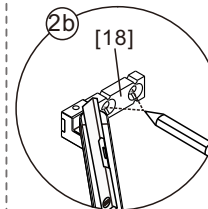

● Box Contents:

1xInstallation Instruction.	➔	
[1] 1xWall Plugs.	➔	
[2] 4xScrews ST4x35.	➔	
[3] 4xWall Connectors. [4] 4xScrew Cover Caps.	➔	
[5] 1xFixed Panel.	➔	
[6] 5xScrew Cover Caps.	➔	
[7] 2xHinges L&R.	➔	
[8] 1xAluminum Seal.	➔	
[9] 1xWater Deflector.	➔	
[10] 1xDoor Panel..	➔	
[11] 1xHandle Set.	➔	
[12] 2xMagnetic Seals.	➔	
[13] 1xMagnetic Seal.	➔	
[14] 1xWall Profile.	➔	
[15] 1xScrew ST4x25.	➔	
[16] 1xCover Cap L/R.	➔	
[17] 2xScrews ST4x35.	➔	
[18] 1xBracket. [19] 1xScrew M5X16.	➔	
[20] 2xDoor Side Gaskets.	➔	
Wrenchs.	➔	

● Assembly

02

01

[3]		x4
[5]		x1
[13]		x1
[20]		x2

[1]		x4
[2]		x4 (ST4x35)
[4]		x4

[1]		x2
[2]		x2(ST4x35)
[6]		x2
[7]		x1/1(L/R)

[6]		x2
[7]		x1/1(L/R)
[10]		x1

[1]		x1
[6]		x1
[8]		x1
[15]		x1 (ST4x25)
[16]		x1/1 (L/R)