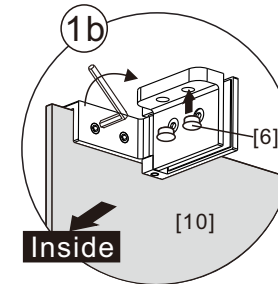

● Box Contents:

1xInstallation Instruction.	➔	
[1] 1xWall Plugs.	➔	
[2] 4xScrews ST4x35.	➔	
[3] 4xWall Connectors. [4] 4xScrew Cover Caps.	➔	
[5] 1xFixed Panel.	➔	
[6] 5xScrew Cover Caps.	➔	
[7] 2xHinges L&R.	➔	
[8] 1xAluminum Seal.	➔	
[9] 1xWater Deflector.	➔	
[10] 1xDoor Panel..	➔	
[11] 1xHandle Set.	➔	
[12] 2xMagnetic Seals.	➔	
[13] 1xMagnetic Seal.	➔	
[14] 1xWall Profile.	➔	
[15] 1xScrew ST4x25.	➔	
[16] 1xCover Cap L/R.	➔	
[17] 2xScrews ST4x35.	➔	
[18] 1xBracket. [19] 1xScrew M5X16.	➔	
[20] 2xDoor Side Gaskets.	➔	
Wrenchs.	➔	

● Assembly

02

01

[3]		x4
[5]		x1
[13]		x1
[20]		x2

[1]		x4
[2]		x4 (ST4x35)
[4]		x4

[1]		x2
[2]		x2(ST4x35)
[6]		x2
[7]		x1/1(L/R)

[6]		x2
[7]		x1/1(L/R)
[10]		x1

[1]		x1
[6]		x1
[8]		x1
[15]		x1 (ST4x25)
[16]		x1/1 (L/R)