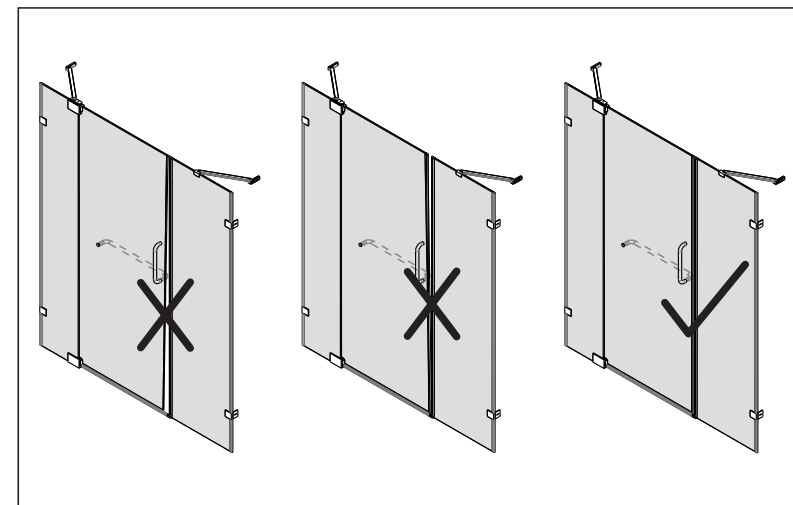

[1]		x2
[14]		x1
[17]		x2(ST4x35)