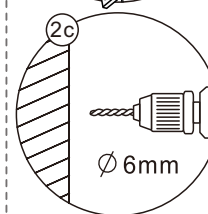

● Box Contents:

1xInstallation Instruction.	➔	
[1] 1xWall Plugs.	➔	
[2] 4xScrews ST4x35.	➔	
[3] 4xWall Connectors. [4] 4xScrew Cover Caps.	➔	
[5] 1xFixed Panel.	➔	
[6] 5xScrew Cover Caps.	➔	
[7] 2xHinges L&R.	➔	
[8] 1xAluminum Seal.	➔	
[9] 1xWater Deflector.	➔	
[10] 1xDoor Panel..	➔	
[11] 1xHandle Set.	➔	
[12] 2xMagnetic Seals.	➔	
[13] 1xMagnetic Seal.	➔	
[14] 1xWall Profile.	➔	
[15] 1xScrew ST4x25.	➔	
[16] 1xCover Cap L/R.	➔	
[17] 2xScrews ST4x35.	➔	
[18] 1xBracket. [19] 1xScrew M5X16.	➔	
[20] 2xDoor Side Gaskets.	➔	
Wrenchs.	➔	

● Assembly

02

01

[3]		x4
[5]		x1
[13]		x1
[20]		x2

[1]		x4
[2]		x4 (ST4x35)
[4]		x4

[1]		x2
[2]		x2(ST4x35)
[6]		x2
[7]		x1/1(L/R)

[6]		x2
[7]		x1/1(L/R)
[10]		x1

[1]		x1
[6]		x1
[8]		x1
[15]		x1 (ST4x25)
[16]		x1/1 (L/R)