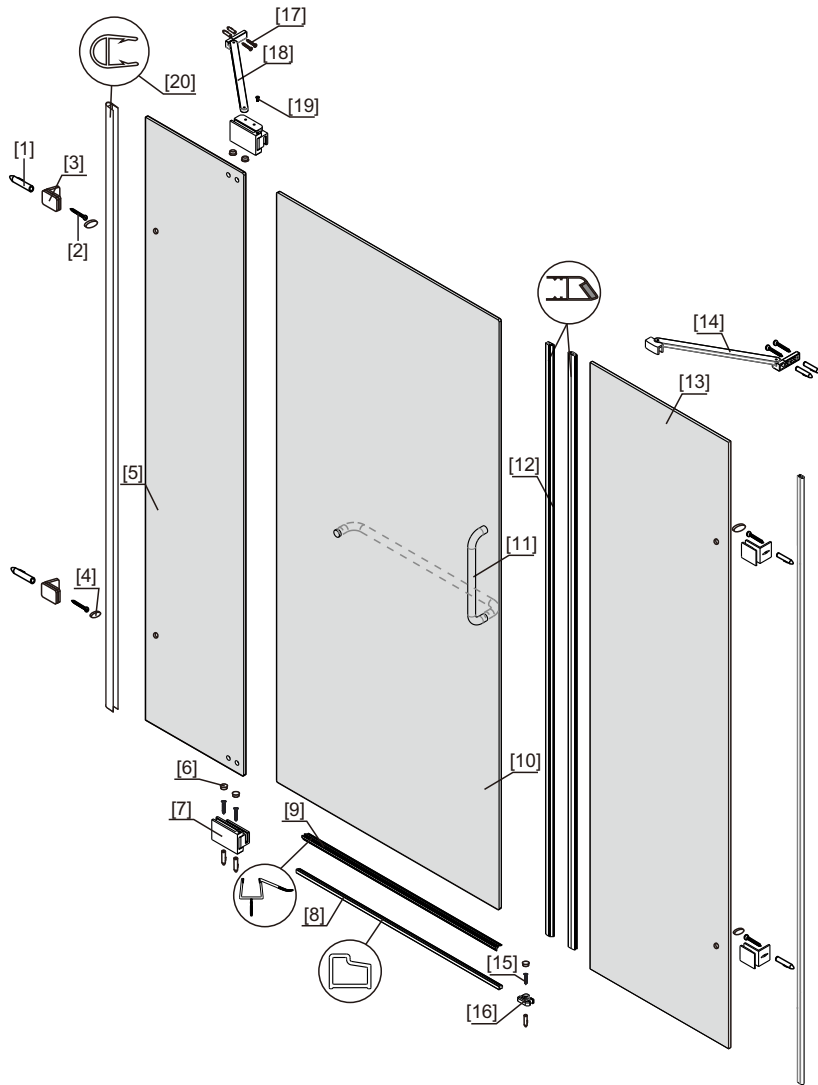

[1] 11xWall Plugs	[11] 1xHandle Set
[2] 4xScrews ST4x35	[12] 2xMagnetic Seals
[3] 2xWall Connectors	[13] 1xFixed Panel
[4] 2xScrew Cover Caps	[14] 1xBracket
[5] 1xFixed Panel	[15] 1xScrew ST4x25
[6] 5xScrew Cover Caps	[16] 1xCover Cap L/R
[7] 2xHinges L&R	[17] 4xScrews ST4x35
[8] 1xAluminum Seal	[18] 1xBracket
[9] 1xWater Deflector	[19] 1xScrew M5x16
[10] 1xDoor Panel	[20] 2xDoor Side Gaskets

● Box Contents:

1xInstallation Instruction.	➔	
[1] 1xWall Plugs.	➔	
[2] 4xScrews ST4x35.	➔	
[3] 4xWall Connectors. [4] 4xScrew Cover Caps.	➔	
[5] 1xFixed Panel.	➔	
[6] 5xScrew Cover Caps.	➔	
[7] 2xHinges L&R.	➔	
[8] 1xAluminum Seal.	➔	
[9] 1xWater Deflector.	➔	
[10] 1xDoor Panel..	➔	
[11] 1xHandle Set.	➔	
[12] 2xMagnetic Seals.	➔	
[13] 1xMagnetic Seal.	➔	
[14] 1xWall Profile.	➔	
[15] 1xScrew ST4x25.	➔	
[16] 1xCover Cap L/R.	➔	
[17] 2xScrews ST4x35.	➔	
[18] 1xBracket. [19] 1xScrew M5X16.	➔	
[20] 2xDoor Side Gaskets.	➔	
Wrenchs.	➔