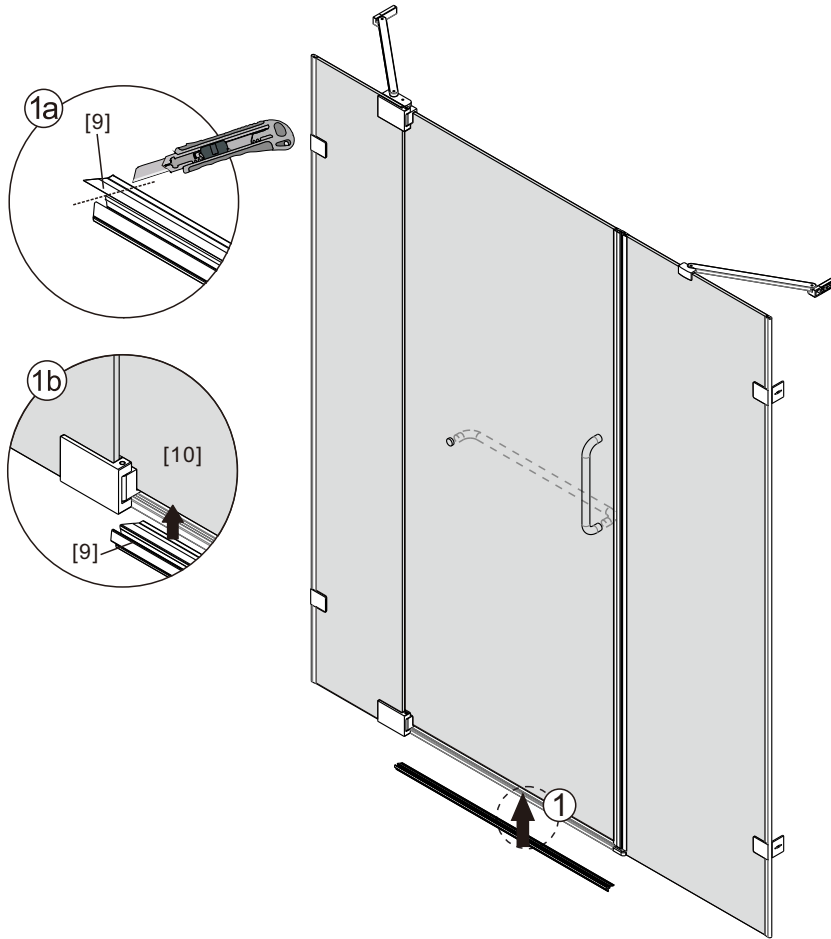

11

12

- Do not use the shower enclosure for at least 24 hours in order to allow the silicone sealant to cure fully.