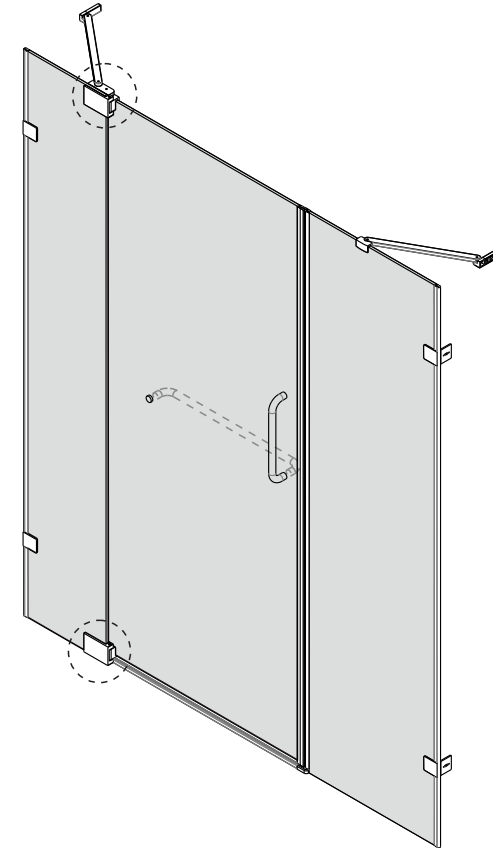

[1]		x2
[14]		x1
[17]		x2(ST4x35)