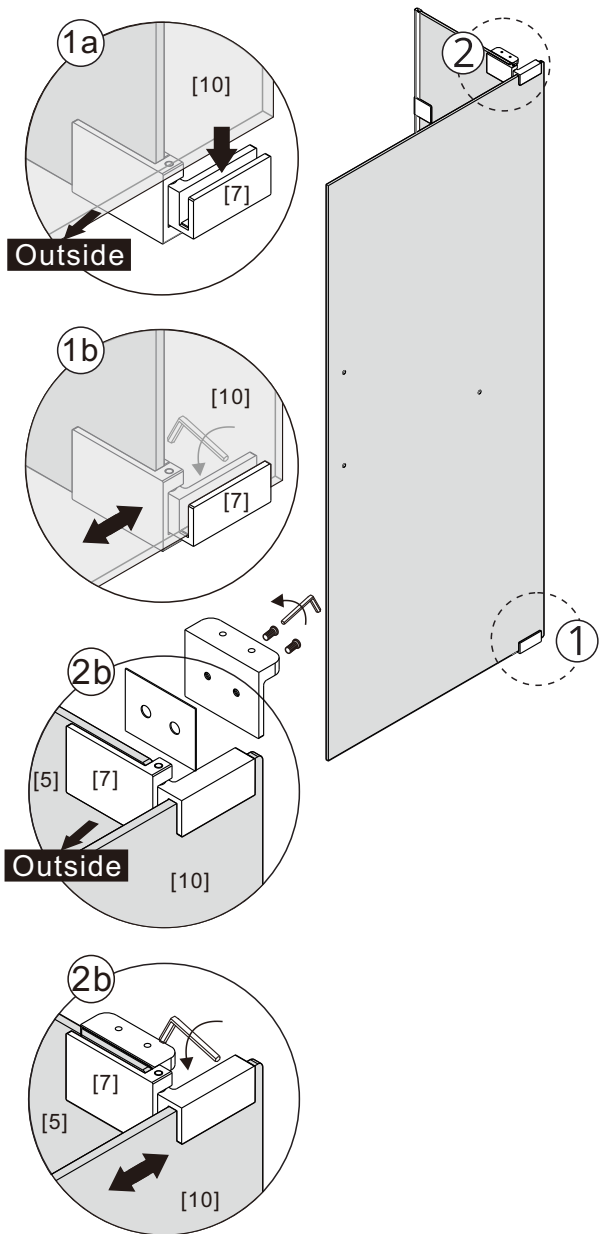

Notes: Safety glass can not be re-worked.

Please read these instructions carefully before start of installation.

Special care should be taken when drilling walls to avoid hidden pipes or electrical cables.

● Box Contents:

1xInstallation Instruction.	➔	
[1] 1xWall Plugs.	➔	
[2] 4xScrews ST4x35.	➔	
[3] 4xWall Connectors. [4] 4xScrew Cover Caps.	➔	
[5] 1xFixed Panel.	➔	
[6] 5xScrew Cover Caps.	➔	
[7] 2xHinges L&R.	➔	
[8] 1xAluminum Seal.	➔	
[9] 1xWater Deflector.	➔	
[10] 1xDoor Panel..	➔	
[11] 1xHandle Set.	➔	
[12] 2xMagnetic Seals.	➔	
[13] 1xMagnetic Seal.	➔	
[14] 1xWall Profile.	➔	
[15] 1xScrew ST4x25.	➔	
[16] 1xCover Cap L/R.	➔	
[17] 2xScrews ST4x35.	➔	
[18] 1xBracket. [19] 1xScrew M5X16.	➔	
[20] 2xDoor Side Gaskets.	➔	
Wrenchs.	➔	

● Assembly

02

01

[3]		x4
[5]		x1
[13]		x1
[20]		x2

[1]		x4
[2]		x4 (ST4x35)
[4]		x4

[1]		x2
[2]		x2(ST4x35)
[6]		x2
[7]		x1/1(L/R)

[6]		x2
[7]		x1/1(L/R)
[10]		x1

[1]		x1
[6]		x1
[8]		x1
[15]		x1 (ST4x25)
[16]		x1/1 (L/R)