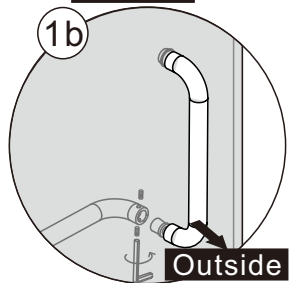

Notes: Safety glass can not be re-worked.

Please read these instructions carefully before start of installation.

Special care should be taken when drilling walls to avoid hidden pipes or electrical cables.

● Box Contents:

1xInstallation Instruction.	➔	
[1] 1xWall Plugs.	➔	
[2] 4xScrews ST4x35.	➔	
[3] 4xWall Connectors. [4] 4xScrew Cover Caps.	➔	
[5] 1xFixed Panel.	➔	
[6] 5xScrew Cover Caps.	➔	
[7] 2xHinges L&R.	➔	
[8] 1xAluminum Seal.	➔	
[9] 1xWater Deflector.	➔	
[10] 1xDoor Panel..	➔	
[11] 1xHandle Set.	➔	
[12] 2xMagnetic Seals.	➔	
[13] 1xMagnetic Seal.	➔	
[14] 1xWall Profile.	➔	
[15] 1xScrew ST4x25.	➔	
[16] 1xCover Cap L/R.	➔	
[17] 2xScrews ST4x35.	➔	
[18] 1xBracket. [19] 1xScrew M5X16.	➔	
[20] 2xDoor Side Gaskets.	➔	
Wrenchs.	➔	

● Assembly

02

01

[3]		x4
[5]		x1
[13]		x1
[20]		x2

[1]		x4
[2]		x4 (ST4x35)
[4]		x4

[1]		x2
[2]		x2(ST4x35)
[6]		x2
[7]		x1/1(L/R)

[6]		x2
[7]		x1/1(L/R)
[10]		x1

[1]		x1
[6]		x1
[8]		x1
[15]		x1 (ST4x25)
[16]		x1/1 (L/R)

[1]		x2
[14]		x1
[17]		x2(ST4x35)

11

12

- Do not use the shower enclosure for at least 24 hours in order to allow the silicone sealant to cure fully.