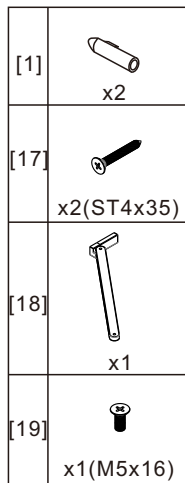

● Box Contents:

1xInstallation Instruction.	➔	
[1] 1xWall Plugs.	➔	
[2] 4xScrews ST4x35.	➔	
[3] 4xWall Connectors. [4] 4xScrew Cover Caps.	➔	
[5] 1xFixed Panel.	➔	
[6] 5xScrew Cover Caps.	➔	
[7] 2xHinges L&R.	➔	
[8] 1xAluminum Seal.	➔	
[9] 1xWater Deflector.	➔	
[10] 1xDoor Panel..	➔	
[11] 1xHandle Set.	➔	
[12] 2xMagnetic Seals.	➔	
[13] 1xMagnetic Seal.	➔	
[14] 1xWall Profile.	➔	
[15] 1xScrew ST4x25.	➔	
[16] 1xCover Cap L/R.	➔	
[17] 2xScrews ST4x35.	➔	
[18] 1xBracket. [19] 1xScrew M5X16.	➔	
[20] 2xDoor Side Gaskets.	➔	
Wrenchs.	➔	

● Assembly

02

01

[3]		x4
[5]		x1
[13]		x1
[20]		x2

[1]		x4
[2]		x4 (ST4x35)
[4]		x4

[1]		x2
[2]		x2(ST4x35)
[6]		x2
[7]		x1/1(L/R)

[6]		x2
[7]		x1/1(L/R)
[10]		x1

[1]		x1
[6]		x1
[8]		x1
[15]		x1 (ST4x25)
[16]		x1/1 (L/R)