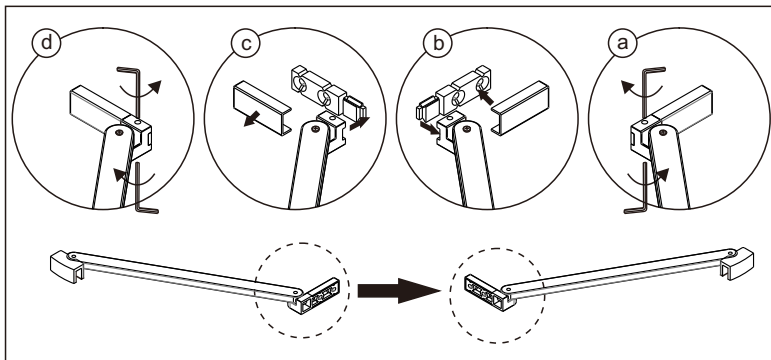

[1]		x2
[14]		x1
[17]		x2(ST4x35)