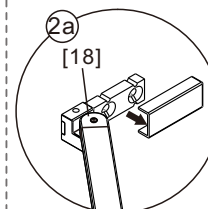

● Box Contents:

1xInstallation Instruction.	➔	
[1] 1xWall Plugs.	➔	
[2] 4xScrews ST4x35.	➔	
[3] 4xWall Connectors. [4] 4xScrew Cover Caps.	➔	
[5] 1xFixed Panel.	➔	
[6] 5xScrew Cover Caps.	➔	
[7] 2xHinges L&R.	➔	
[8] 1xAluminum Seal.	➔	
[9] 1xWater Deflector.	➔	
[10] 1xDoor Panel..	➔	
[11] 1xHandle Set.	➔	
[12] 2xMagnetic Seals.	➔	
[13] 1xMagnetic Seal.	➔	
[14] 1xWall Profile.	➔	
[15] 1xScrew ST4x25.	➔	
[16] 1xCover Cap L/R.	➔	
[17] 2xScrews ST4x35.	➔	
[18] 1xBracket. [19] 1xScrew M5X16.	➔	
[20] 2xDoor Side Gaskets.	➔	
Wrenchs.	➔	

● Assembly

02

01

[3]		x4
[5]		x1
[13]		x1
[20]		x2

[1]		x4
[2]		x4 (ST4x35)
[4]		x4

[1]		x2
[2]		x2(ST4x35)
[6]		x2
[7]		x1/1(L/R)

[6]		x2
[7]		x1/1(L/R)
[10]		x1

[1]		x1
[6]		x1
[8]		x1
[15]		x1 (ST4x25)
[16]		x1/1 (L/R)