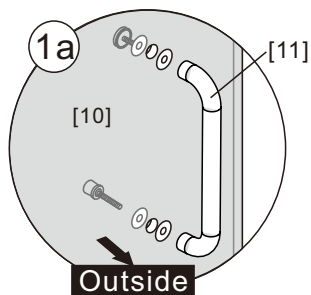

● Box Contents:

1xInstallation Instruction.	➔	
[1] 1xWall Plugs.	➔	
[2] 4xScrews ST4x35.	➔	
[3] 4xWall Connectors. [4] 4xScrew Cover Caps.	➔	
[5] 1xFixed Panel.	➔	
[6] 5xScrew Cover Caps.	➔	
[7] 2xHinges L&R.	➔	
[8] 1xAluminum Seal.	➔	
[9] 1xWater Deflector.	➔	
[10] 1xDoor Panel..	➔	
[11] 1xHandle Set.	➔	
[12] 2xMagnetic Seals.	➔	
[13] 1xMagnetic Seal.	➔	
[14] 1xWall Profile.	➔	
[15] 1xScrew ST4x25.	➔	
[16] 1xCover Cap L/R.	➔	
[17] 2xScrews ST4x35.	➔	
[18] 1xBracket. [19] 1xScrew M5X16.	➔	
[20] 2xDoor Side Gaskets.	➔	
Wrenchs.	➔	

● Assembly

02

01

[3]		x4
[5]		x1
[13]		x1
[20]		x2

[1]		x4
[2]		x4 (ST4x35)
[4]		x4

[1]		x2
[2]		x2(ST4x35)
[6]		x2
[7]		x1/1(L/R)

[6]		x2
[7]		x1/1(L/R)
[10]		x1

[1]		x1
[6]		x1
[8]		x1
[15]		x1 (ST4x25)
[16]		x1/1 (L/R)