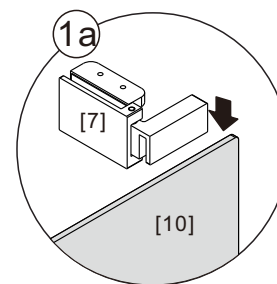

● Box Contents:

1xInstallation Instruction.	➔	
[1] 1xWall Plugs.	➔	
[2] 4xScrews ST4x35.	➔	
[3] 4xWall Connectors. [4] 4xScrew Cover Caps.	➔	
[5] 1xFixed Panel.	➔	
[6] 5xScrew Cover Caps.	➔	
[7] 2xHinges L&R.	➔	
[8] 1xAluminum Seal.	➔	
[9] 1xWater Deflector.	➔	
[10] 1xDoor Panel..	➔	
[11] 1xHandle Set.	➔	
[12] 2xMagnetic Seals.	➔	
[13] 1xMagnetic Seal.	➔	
[14] 1xWall Profile.	➔	
[15] 1xScrew ST4x25.	➔	
[16] 1xCover Cap L/R.	➔	
[17] 2xScrews ST4x35.	➔	
[18] 1xBracket. [19] 1xScrew M5X16.	➔	
[20] 2xDoor Side Gaskets.	➔	
Wrenchs.	➔	

● Assembly

02

01

[3]		x4
[5]		x1
[13]		x1
[20]		x2

[1]		x4
[2]		x4 (ST4x35)
[4]		x4

[1]		x2
[2]		x2(ST4x35)
[6]		x2
[7]		x1/1(L/R)

[6]		x2
[7]		x1/1(L/R)
[10]		x1

[1]		x1
[6]		x1
[8]		x1
[15]		x1 (ST4x25)
[16]		x1/1 (L/R)