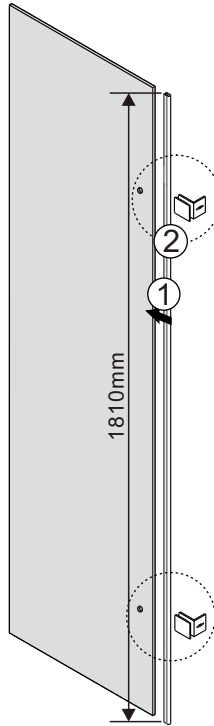

Notes: Safety glass can not be re-worked.

Please read these instructions carefully before start of installation.

Special care should be taken when drilling walls to avoid hidden pipes or electrical cables.

● Box Contents:

1xInstallation Instruction.	➔	
[1] 1xWall Plugs.	➔	
[2] 4xScrews ST4x35.	➔	
[3] 4xWall Connectors. [4] 4xScrew Cover Caps.	➔	
[5] 1xFixed Panel.	➔	
[6] 5xScrew Cover Caps.	➔	
[7] 2xHinges L&R.	➔	
[8] 1xAluminum Seal.	➔	
[9] 1xWater Deflector.	➔	
[10] 1xDoor Panel..	➔	
[11] 1xHandle Set.	➔	
[12] 2xMagnetic Seals.	➔	
[13] 1xMagnetic Seal.	➔	
[14] 1xWall Profile.	➔	
[15] 1xScrew ST4x25.	➔	
[16] 1xCover Cap L/R.	➔	
[17] 2xScrews ST4x35.	➔	
[18] 1xBracket. [19] 1xScrew M5X16.	➔	
[20] 2xDoor Side Gaskets.	➔	
Wrenchs.	➔	

● Assembly

02

01

[3]		x4
[5]		x1
[13]		x1
[20]		x2

[1]		x4
[2]		x4 (ST4x35)
[4]		x4

[1]		x2
[2]		x2(ST4x35)
[6]		x2
[7]		x1/1(L/R)

[6]		x2
[7]		x1/1(L/R)
[10]		x1

[1]		x1
[6]		x1
[8]		x1
[15]		x1 (ST4x25)
[16]		x1/1 (L/R)