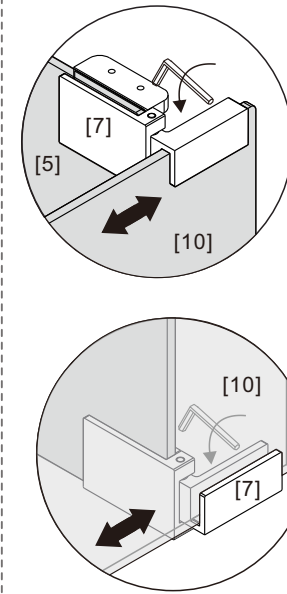

[1]		x2
[14]		x1
[17]		x2(ST4x35)