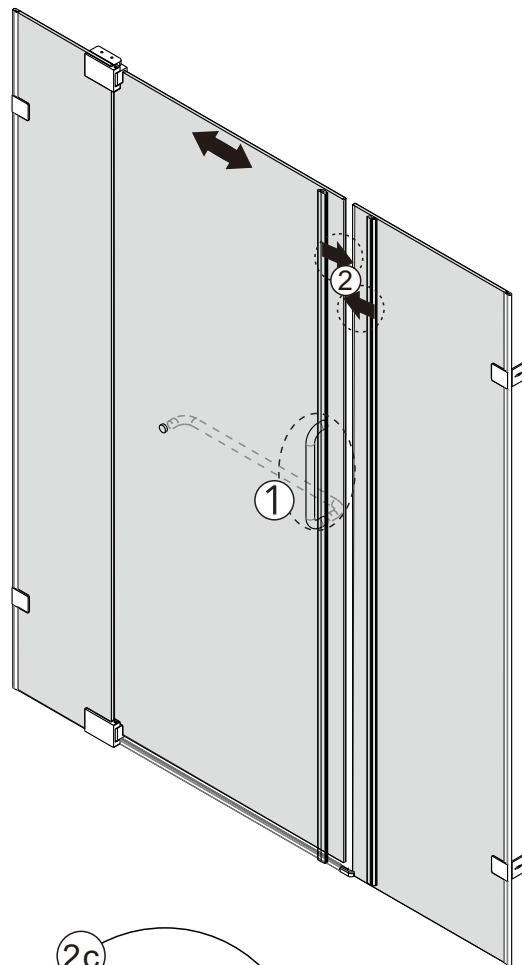

Notes: Safety glass can not be re-worked.

Please read these instructions carefully before start of installation.

Special care should be taken when drilling walls to avoid hidden pipes or electrical cables.

● Box Contents:

1xInstallation Instruction.	➔	
[1] 1xWall Plugs.	➔	
[2] 4xScrews ST4x35.	➔	
[3] 4xWall Connectors. [4] 4xScrew Cover Caps.	➔	
[5] 1xFixed Panel.	➔	
[6] 5xScrew Cover Caps.	➔	
[7] 2xHinges L&R.	➔	
[8] 1xAluminum Seal.	➔	
[9] 1xWater Deflector.	➔	
[10] 1xDoor Panel..	➔	
[11] 1xHandle Set.	➔	
[12] 2xMagnetic Seals.	➔	
[13] 1xMagnetic Seal.	➔	
[14] 1xWall Profile.	➔	
[15] 1xScrew ST4x25.	➔	
[16] 1xCover Cap L/R.	➔	
[17] 2xScrews ST4x35.	➔	
[18] 1xBracket. [19] 1xScrew M5X16.	➔	
[20] 2xDoor Side Gaskets.	➔	
Wrenchs.	➔	

● Assembly

02

01

[3]		x4
[5]		x1
[13]		x1
[20]		x2

[1]		x4
[2]		x4 (ST4x35)
[4]		x4

[1]		x2
[2]		x2(ST4x35)
[6]		x2
[7]		x1/1(L/R)

[6]		x2
[7]		x1/1(L/R)
[10]		x1

[1]		x1
[6]		x1
[8]		x1
[15]		x1 (ST4x25)
[16]		x1/1 (L/R)