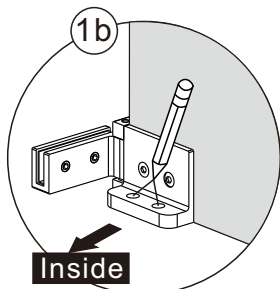

● Box Contents:

1xInstallation Instruction.	➔	
[1] 1xWall Plugs.	➔	
[2] 4xScrews ST4x35.	➔	
[3] 4xWall Connectors. [4] 4xScrew Cover Caps.	➔	
[5] 1xFixed Panel.	➔	
[6] 5xScrew Cover Caps.	➔	
[7] 2xHinges L&R.	➔	
[8] 1xAluminum Seal.	➔	
[9] 1xWater Deflector.	➔	
[10] 1xDoor Panel..	➔	
[11] 1xHandle Set.	➔	
[12] 2xMagnetic Seals.	➔	
[13] 1xMagnetic Seal.	➔	
[14] 1xWall Profile.	➔	
[15] 1xScrew ST4x25.	➔	
[16] 1xCover Cap L/R.	➔	
[17] 2xScrews ST4x35.	➔	
[18] 1xBracket. [19] 1xScrew M5X16.	➔	
[20] 2xDoor Side Gaskets.	➔	
Wrenchs.	➔	

● Assembly

02

01

[3]		x4
[5]		x1
[13]		x1
[20]		x2

[1]		x4
[2]		x4 (ST4x35)
[4]		x4

[1]		x2
[2]		x2(ST4x35)
[6]		x2
[7]		x1/1(L/R)

[6]		x2
[7]		x1/1(L/R)
[10]		x1

[1]		x1
[6]		x1
[8]		x1
[15]		x1 (ST4x25)
[16]		x1/1 (L/R)