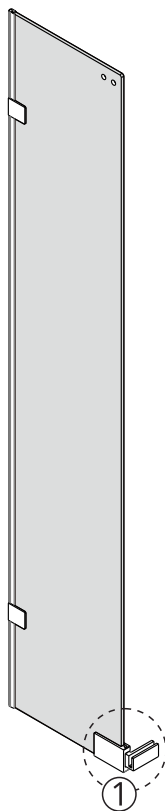

308048-HD-PC/308048-HD-MB/308048-HD-BN
 308060-HD-PC/308060-HD-MB/308060-HD-BN
 308066-HD-PC/308066-HD-MB/308066-HD-BN

IMPORTANT-Please read and follow all warnings and instructions before using this product. Injury can result from improper use. Save this documents.

Notes: Safety glass can not be re-worked.

Please read these instructions carefully before start of installation.

Special care should be taken when drilling walls to avoid hidden pipes or electrical cables.

● Box Contents:

1xInstallation Instruction.	➔	
[1] 1xWall Plugs.	➔	
[2] 4xScrews ST4x35.	➔	
[3] 4xWall Connectors. [4] 4xScrew Cover Caps.	➔	
[5] 1xFixed Panel.	➔	
[6] 5xScrew Cover Caps.	➔	
[7] 2xHinges L&R.	➔	
[8] 1xAluminum Seal.	➔	
[9] 1xWater Deflector.	➔	
[10] 1xDoor Panel..	➔	
[11] 1xHandle Set.	➔	
[12] 2xMagnetic Seals.	➔	
[13] 1xMagnetic Seal.	➔	
[14] 1xWall Profile.	➔	
[15] 1xScrew ST4x25.	➔	
[16] 1xCover Cap L/R.	➔	
[17] 2xScrews ST4x35.	➔	
[18] 1xBracket. [19] 1xScrew M5X16.	➔	
[20] 2xDoor Side Gaskets.	➔	
Wrenchs.	➔	

● Assembly

02

01

[3]		x4
[5]		x1
[13]		x1
[20]		x2

[1]		x4
[2]		x4 (ST4x35)
[4]		x4

[1]		x2
[2]		x2(ST4x35)
[6]		x2
[7]		x1/1(L/R)

[6]		x2
[7]		x1/1(L/R)
[10]		x1

[1]		x1
[6]		x1
[8]		x1
[15]		x1 (ST4x25)
[16]		x1/1 (L/R)