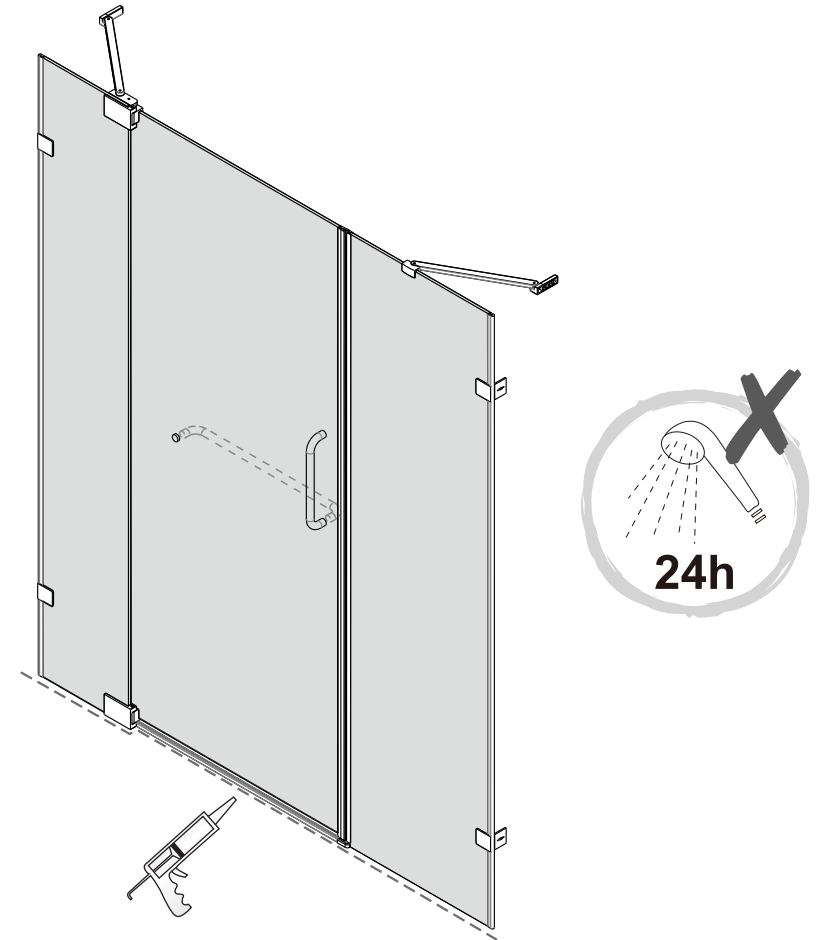

- Do not use the shower enclosure for at least 24 hours in order to allow the silicone sealant to cure fully.