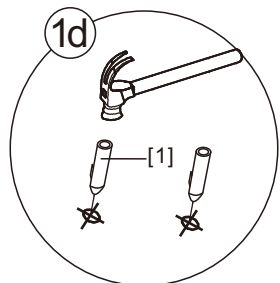

● Box Contents:

1xInstallation Instruction.	➔	
[1] 1xWall Plugs.	➔	
[2] 4xScrews ST4x35.	➔	
[3] 4xWall Connectors. [4] 4xScrew Cover Caps.	➔	
[5] 1xFixed Panel.	➔	
[6] 5xScrew Cover Caps.	➔	
[7] 2xHinges L&R.	➔	
[8] 1xAluminum Seal.	➔	
[9] 1xWater Deflector.	➔	
[10] 1xDoor Panel..	➔	
[11] 1xHandle Set.	➔	
[12] 2xMagnetic Seals.	➔	
[13] 1xMagnetic Seal.	➔	
[14] 1xWall Profile.	➔	
[15] 1xScrew ST4x25.	➔	
[16] 1xCover Cap L/R.	➔	
[17] 2xScrews ST4x35.	➔	
[18] 1xBracket. [19] 1xScrew M5X16.	➔	
[20] 2xDoor Side Gaskets.	➔	
Wrenchs.	➔	

● Assembly

02

01

[3]		x4
[5]		x1
[13]		x1
[20]		x2

[1]		x4
[2]		x4 (ST4x35)
[4]		x4

[1]		x2
[2]		x2(ST4x35)
[6]		x2
[7]		x1/1(L/R)

[6]		x2
[7]		x1/1(L/R)
[10]		x1

[1]		x1
[6]		x1
[8]		x1
[15]		x1 (ST4x25)
[16]		x1/1 (L/R)

[1]		x2
[14]		x1
[17]		x2(ST4x35)

11

12

- Do not use the shower enclosure for at least 24 hours in order to allow the silicone sealant to cure fully.