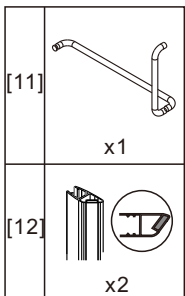

● Box Contents:

1xInstallation Instruction.	➔	
[1] 1xWall Plugs.	➔	
[2] 4xScrews ST4x35.	➔	
[3] 4xWall Connectors. [4] 4xScrew Cover Caps.	➔	
[5] 1xFixed Panel.	➔	
[6] 5xScrew Cover Caps.	➔	
[7] 2xHinges L&R.	➔	
[8] 1xAluminum Seal.	➔	
[9] 1xWater Deflector.	➔	
[10] 1xDoor Panel..	➔	
[11] 1xHandle Set.	➔	
[12] 2xMagnetic Seals.	➔	
[13] 1xMagnetic Seal.	➔	
[14] 1xWall Profile.	➔	
[15] 1xScrew ST4x25.	➔	
[16] 1xCover Cap L/R.	➔	
[17] 2xScrews ST4x35.	➔	
[18] 1xBracket. [19] 1xScrew M5X16.	➔	
[20] 2xDoor Side Gaskets.	➔	
Wrenchs.	➔	

● Assembly

02

01

[3]		x4
[5]		x1
[13]		x1
[20]		x2

[1]		x4
[2]		x4 (ST4x35)
[4]		x4

[1]		x2
[2]		x2(ST4x35)
[6]		x2
[7]		x1/1(L/R)

[6]		x2
[7]		x1/1(L/R)
[10]		x1

[1]		x1
[6]		x1
[8]		x1
[15]		x1 (ST4x25)
[16]		x1/1 (L/R)