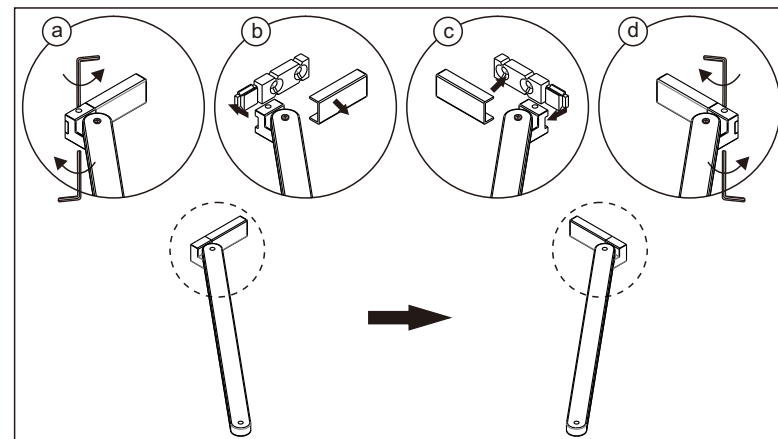

● Box Contents:

1xInstallation Instruction.	➔	
[1] 1xWall Plugs.	➔	
[2] 4xScrews ST4x35.	➔	
[3] 4xWall Connectors. [4] 4xScrew Cover Caps.	➔	
[5] 1xFixed Panel.	➔	
[6] 5xScrew Cover Caps.	➔	
[7] 2xHinges L&R.	➔	
[8] 1xAluminum Seal.	➔	
[9] 1xWater Deflector.	➔	
[10] 1xDoor Panel..	➔	
[11] 1xHandle Set.	➔	
[12] 2xMagnetic Seals.	➔	
[13] 1xMagnetic Seal.	➔	
[14] 1xWall Profile.	➔	
[15] 1xScrew ST4x25.	➔	
[16] 1xCover Cap L/R.	➔	
[17] 2xScrews ST4x35.	➔	
[18] 1xBracket. [19] 1xScrew M5X16.	➔	
[20] 2xDoor Side Gaskets.	➔	
Wrenchs.	➔	

● Assembly

02

01

[3]		x4
[5]		x1
[13]		x1
[20]		x2

[1]		x4
[2]		x4 (ST4x35)
[4]		x4

[1]		x2
[2]		x2(ST4x35)
[6]		x2
[7]		x1/1(L/R)

[6]		x2
[7]		x1/1(L/R)
[10]		x1

[1]		x1
[6]		x1
[8]		x1
[15]		x1 (ST4x25)
[16]		x1/1 (L/R)