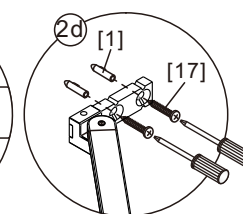

● Box Contents:

1xInstallation Instruction.	➔	
[1] 1xWall Plugs.	➔	
[2] 4xScrews ST4x35.	➔	
[3] 4xWall Connectors. [4] 4xScrew Cover Caps.	➔	
[5] 1xFixed Panel.	➔	
[6] 5xScrew Cover Caps.	➔	
[7] 2xHinges L&R.	➔	
[8] 1xAluminum Seal.	➔	
[9] 1xWater Deflector.	➔	
[10] 1xDoor Panel..	➔	
[11] 1xHandle Set.	➔	
[12] 2xMagnetic Seals.	➔	
[13] 1xMagnetic Seal.	➔	
[14] 1xWall Profile.	➔	
[15] 1xScrew ST4x25.	➔	
[16] 1xCover Cap L/R.	➔	
[17] 2xScrews ST4x35.	➔	
[18] 1xBracket. [19] 1xScrew M5X16.	➔	
[20] 2xDoor Side Gaskets.	➔	
Wrenchs.	➔	

● Assembly

02

01

[3]		x4
[5]		x1
[13]		x1
[20]		x2

[1]		x4
[2]		x4 (ST4x35)
[4]		x4

[1]		x2
[2]		x2(ST4x35)
[6]		x2
[7]		x1/1(L/R)

[6]		x2
[7]		x1/1(L/R)
[10]		x1

[1]		x1
[6]		x1
[8]		x1
[15]		x1 (ST4x25)
[16]		x1/1 (L/R)