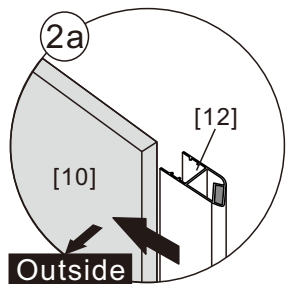

● Box Contents:

1xInstallation Instruction.	➔	
[1] 1xWall Plugs.	➔	
[2] 4xScrews ST4x35.	➔	
[3] 4xWall Connectors. [4] 4xScrew Cover Caps.	➔	
[5] 1xFixed Panel.	➔	
[6] 5xScrew Cover Caps.	➔	
[7] 2xHinges L&R.	➔	
[8] 1xAluminum Seal.	➔	
[9] 1xWater Deflector.	➔	
[10] 1xDoor Panel..	➔	
[11] 1xHandle Set.	➔	
[12] 2xMagnetic Seals.	➔	
[13] 1xMagnetic Seal.	➔	
[14] 1xWall Profile.	➔	
[15] 1xScrew ST4x25.	➔	
[16] 1xCover Cap L/R.	➔	
[17] 2xScrews ST4x35.	➔	
[18] 1xBracket. [19] 1xScrew M5X16.	➔	
[20] 2xDoor Side Gaskets.	➔	
Wrenchs.	➔	

● Assembly

02

01

[3]		x4
[5]		x1
[13]		x1
[20]		x2

[1]		x4
[2]		x4 (ST4x35)
[4]		x4

[1]		x2
[2]		x2(ST4x35)
[6]		x2
[7]		x1/1(L/R)

[6]		x2
[7]		x1/1(L/R)
[10]		x1

[1]		x1
[6]		x1
[8]		x1
[15]		x1 (ST4x25)
[16]		x1/1 (L/R)