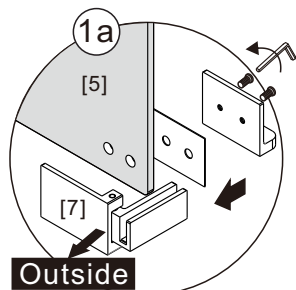

● Box Contents:

1xInstallation Instruction.	➔	
[1] 1xWall Plugs.	➔	
[2] 4xScrews ST4x35.	➔	
[3] 4xWall Connectors. [4] 4xScrew Cover Caps.	➔	
[5] 1xFixed Panel.	➔	
[6] 5xScrew Cover Caps.	➔	
[7] 2xHinges L&R.	➔	
[8] 1xAluminum Seal.	➔	
[9] 1xWater Deflector.	➔	
[10] 1xDoor Panel..	➔	
[11] 1xHandle Set.	➔	
[12] 2xMagnetic Seals.	➔	
[13] 1xMagnetic Seal.	➔	
[14] 1xWall Profile.	➔	
[15] 1xScrew ST4x25.	➔	
[16] 1xCover Cap L/R.	➔	
[17] 2xScrews ST4x35.	➔	
[18] 1xBracket. [19] 1xScrew M5X16.	➔	
[20] 2xDoor Side Gaskets.	➔	
Wrenchs.	➔	

● Assembly

02

01

[3]		x4
[5]		x1
[13]		x1
[20]		x2

[1]		x4
[2]		x4 (ST4x35)
[4]		x4

[1]		x2
[2]		x2(ST4x35)
[6]		x2
[7]		x1/1(L/R)

[6]		x2
[7]		x1/1(L/R)
[10]		x1

[1]		x1
[6]		x1
[8]		x1
[15]		x1 (ST4x25)
[16]		x1/1 (L/R)