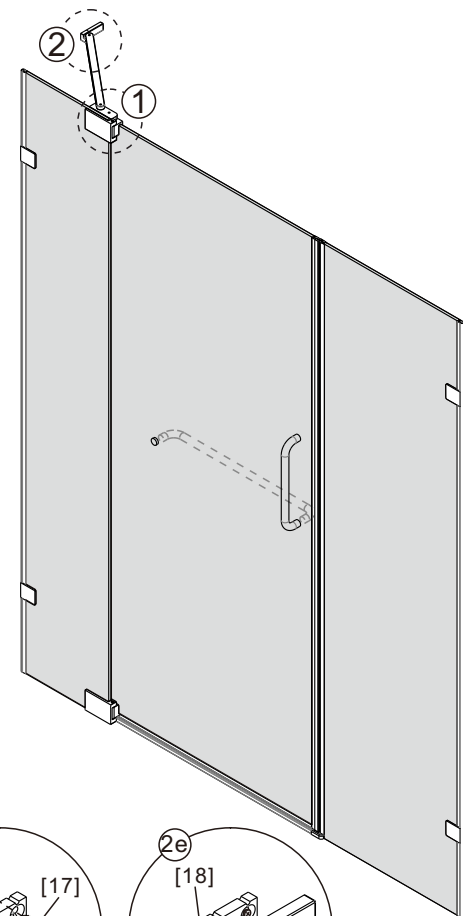

Notes: Safety glass can not be re-worked.

Please read these instructions carefully before start of installation.

Special care should be taken when drilling walls to avoid hidden pipes or electrical cables.

● Box Contents:

1xInstallation Instruction.	➔	
[1] 1xWall Plugs.	➔	
[2] 4xScrews ST4x35.	➔	
[3] 4xWall Connectors. [4] 4xScrew Cover Caps.	➔	
[5] 1xFixed Panel.	➔	
[6] 5xScrew Cover Caps.	➔	
[7] 2xHinges L&R.	➔	
[8] 1xAluminum Seal.	➔	
[9] 1xWater Deflector.	➔	
[10] 1xDoor Panel..	➔	
[11] 1xHandle Set.	➔	
[12] 2xMagnetic Seals.	➔	
[13] 1xMagnetic Seal.	➔	
[14] 1xWall Profile.	➔	
[15] 1xScrew ST4x25.	➔	
[16] 1xCover Cap L/R.	➔	
[17] 2xScrews ST4x35.	➔	
[18] 1xBracket. [19] 1xScrew M5X16.	➔	
[20] 2xDoor Side Gaskets.	➔	
Wrenchs.	➔	

● Assembly

02

01

[3]		x4
[5]		x1
[13]		x1
[20]		x2

[1]		x4
[2]		x4 (ST4x35)
[4]		x4

[1]		x2
[2]		x2(ST4x35)
[6]		x2
[7]		x1/1(L/R)

[6]		x2
[7]		x1/1(L/R)
[10]		x1

[1]		x1
[6]		x1
[8]		x1
[15]		x1 (ST4x25)
[16]		x1/1 (L/R)