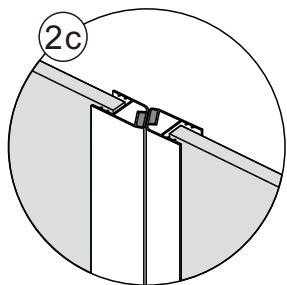

● Box Contents:

1xInstallation Instruction.	➔	
[1] 1xWall Plugs.	➔	
[2] 4xScrews ST4x35.	➔	
[3] 4xWall Connectors. [4] 4xScrew Cover Caps.	➔	
[5] 1xFixed Panel.	➔	
[6] 5xScrew Cover Caps.	➔	
[7] 2xHinges L&R.	➔	
[8] 1xAluminum Seal.	➔	
[9] 1xWater Deflector.	➔	
[10] 1xDoor Panel..	➔	
[11] 1xHandle Set.	➔	
[12] 2xMagnetic Seals.	➔	
[13] 1xMagnetic Seal.	➔	
[14] 1xWall Profile.	➔	
[15] 1xScrew ST4x25.	➔	
[16] 1xCover Cap L/R.	➔	
[17] 2xScrews ST4x35.	➔	
[18] 1xBracket. [19] 1xScrew M5X16.	➔	
[20] 2xDoor Side Gaskets.	➔	
Wrenchs.	➔	

● Assembly

02

01

[3]		x4
[5]		x1
[13]		x1
[20]		x2

[1]		x4
[2]		x4 (ST4x35)
[4]		x4

[1]		x2
[2]		x2(ST4x35)
[6]		x2
[7]		x1/1(L/R)

[6]		x2
[7]		x1/1(L/R)
[10]		x1

[1]		x1
[6]		x1
[8]		x1
[15]		x1 (ST4x25)
[16]		x1/1 (L/R)