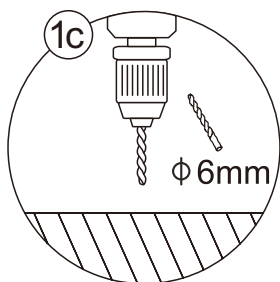

● Box Contents:

1xInstallation Instruction.	➔	
[1] 1xWall Plugs.	➔	
[2] 4xScrews ST4x35.	➔	
[3] 4xWall Connectors. [4] 4xScrew Cover Caps.	➔	
[5] 1xFixed Panel.	➔	
[6] 5xScrew Cover Caps.	➔	
[7] 2xHinges L&R.	➔	
[8] 1xAluminum Seal.	➔	
[9] 1xWater Deflector.	➔	
[10] 1xDoor Panel..	➔	
[11] 1xHandle Set.	➔	
[12] 2xMagnetic Seals.	➔	
[13] 1xMagnetic Seal.	➔	
[14] 1xWall Profile.	➔	
[15] 1xScrew ST4x25.	➔	
[16] 1xCover Cap L/R.	➔	
[17] 2xScrews ST4x35.	➔	
[18] 1xBracket. [19] 1xScrew M5X16.	➔	
[20] 2xDoor Side Gaskets.	➔	
Wrenchs.	➔	

● Assembly

02

01

[3]		x4
[5]		x1
[13]		x1
[20]		x2

[1]		x4
[2]		x4 (ST4x35)
[4]		x4

[1]		x2
[2]		x2(ST4x35)
[6]		x2
[7]		x1/1(L/R)

[6]		x2
[7]		x1/1(L/R)
[10]		x1

[1]		x1
[6]		x1
[8]		x1
[15]		x1 (ST4x25)
[16]		x1/1 (L/R)