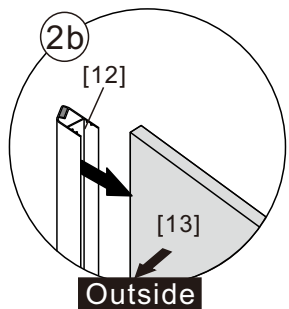

● Box Contents:

1xInstallation Instruction.	➔	
[1] 1xWall Plugs.	➔	
[2] 4xScrews ST4x35.	➔	
[3] 4xWall Connectors. [4] 4xScrew Cover Caps.	➔	
[5] 1xFixed Panel.	➔	
[6] 5xScrew Cover Caps.	➔	
[7] 2xHinges L&R.	➔	
[8] 1xAluminum Seal.	➔	
[9] 1xWater Deflector.	➔	
[10] 1xDoor Panel..	➔	
[11] 1xHandle Set.	➔	
[12] 2xMagnetic Seals.	➔	
[13] 1xMagnetic Seal.	➔	
[14] 1xWall Profile.	➔	
[15] 1xScrew ST4x25.	➔	
[16] 1xCover Cap L/R.	➔	
[17] 2xScrews ST4x35.	➔	
[18] 1xBracket. [19] 1xScrew M5X16.	➔	
[20] 2xDoor Side Gaskets.	➔	
Wrenchs.	➔	

● Assembly

02

01

[3]		x4
[5]		x1
[13]		x1
[20]		x2

[1]		x4
[2]		x4 (ST4x35)
[4]		x4

[1]		x2
[2]		x2(ST4x35)
[6]		x2
[7]		x1/1(L/R)

[6]		x2
[7]		x1/1(L/R)
[10]		x1

[1]		x1
[6]		x1
[8]		x1
[15]		x1 (ST4x25)
[16]		x1/1 (L/R)