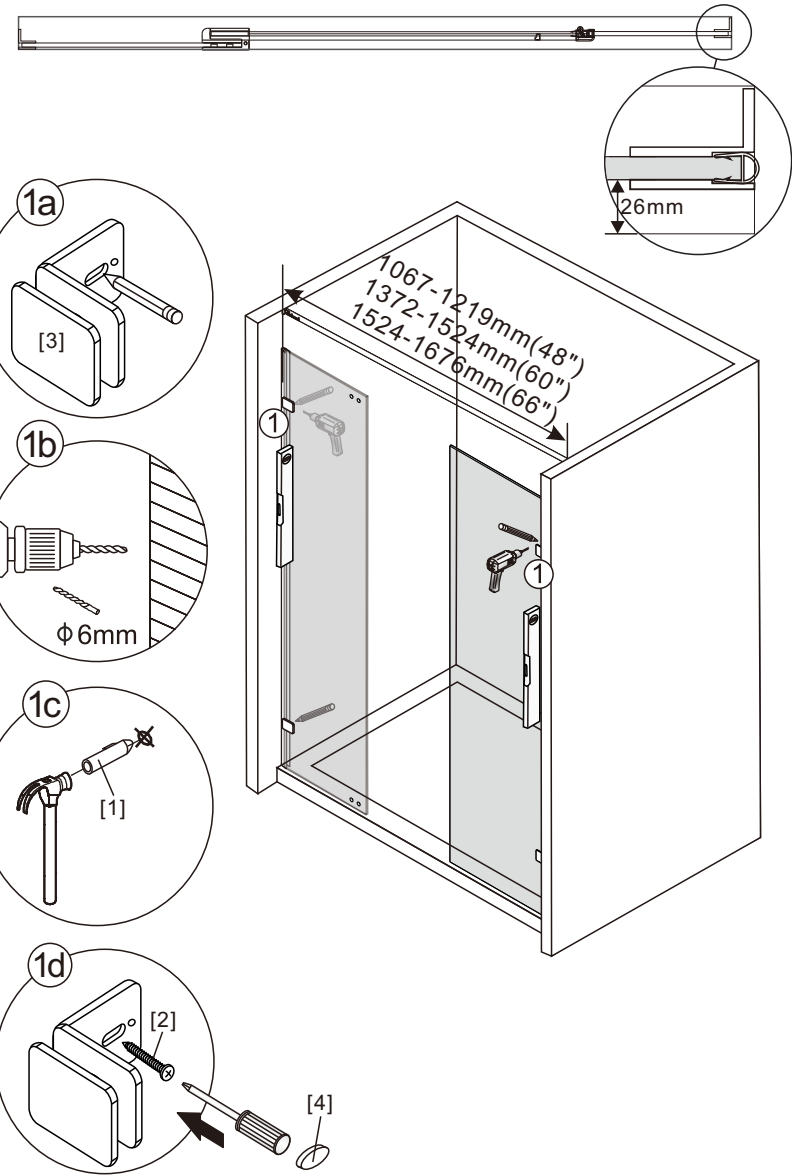

Notes: Safety glass can not be re-worked.

Please read these instructions carefully before start of installation.

Special care should be taken when drilling walls to avoid hidden pipes or electrical cables.

● Box Contents:

1xInstallation Instruction.	➔	
[1] 1xWall Plugs.	➔	
[2] 4xScrews ST4x35.	➔	
[3] 4xWall Connectors. [4] 4xScrew Cover Caps.	➔	
[5] 1xFixed Panel.	➔	
[6] 5xScrew Cover Caps.	➔	
[7] 2xHinges L&R.	➔	
[8] 1xAluminum Seal.	➔	
[9] 1xWater Deflector.	➔	
[10] 1xDoor Panel..	➔	
[11] 1xHandle Set.	➔	
[12] 2xMagnetic Seals.	➔	
[13] 1xMagnetic Seal.	➔	
[14] 1xWall Profile.	➔	
[15] 1xScrew ST4x25.	➔	
[16] 1xCover Cap L/R.	➔	
[17] 2xScrews ST4x35.	➔	
[18] 1xBracket. [19] 1xScrew M5X16.	➔	
[20] 2xDoor Side Gaskets.	➔	
Wrenchs.	➔	

● Assembly

02

01

[3]		x4
[5]		x1
[13]		x1
[20]		x2

[1]		x4
[2]		x4 (ST4x35)
[4]		x4

[1]		x2
[2]		x2(ST4x35)
[6]		x2
[7]		x1/1(L/R)

[6]		x2
[7]		x1/1(L/R)
[10]		x1

[1]		x1
[6]		x1
[8]		x1
[15]		x1 (ST4x25)
[16]		x1/1 (L/R)