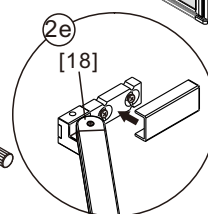

● Box Contents:

1xInstallation Instruction.	➔	
[1] 1xWall Plugs.	➔	
[2] 4xScrews ST4x35.	➔	
[3] 4xWall Connectors. [4] 4xScrew Cover Caps.	➔	
[5] 1xFixed Panel.	➔	
[6] 5xScrew Cover Caps.	➔	
[7] 2xHinges L&R.	➔	
[8] 1xAluminum Seal.	➔	
[9] 1xWater Deflector.	➔	
[10] 1xDoor Panel..	➔	
[11] 1xHandle Set.	➔	
[12] 2xMagnetic Seals.	➔	
[13] 1xMagnetic Seal.	➔	
[14] 1xWall Profile.	➔	
[15] 1xScrew ST4x25.	➔	
[16] 1xCover Cap L/R.	➔	
[17] 2xScrews ST4x35.	➔	
[18] 1xBracket. [19] 1xScrew M5X16.	➔	
[20] 2xDoor Side Gaskets.	➔	
Wrenchs.	➔	

● Assembly

02

01

[3]		x4
[5]		x1
[13]		x1
[20]		x2

[1]		x4
[2]		x4 (ST4x35)
[4]		x4

[1]		x2
[2]		x2(ST4x35)
[6]		x2
[7]		x1/1(L/R)

[6]		x2
[7]		x1/1(L/R)
[10]		x1

[1]		x1
[6]		x1
[8]		x1
[15]		x1 (ST4x25)
[16]		x1/1 (L/R)