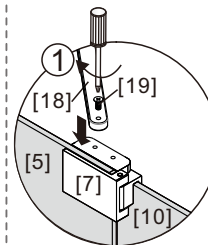

● Box Contents:

1xInstallation Instruction.	➔	
[1] 1xWall Plugs.	➔	
[2] 4xScrews ST4x35.	➔	
[3] 4xWall Connectors. [4] 4xScrew Cover Caps.	➔	
[5] 1xFixed Panel.	➔	
[6] 5xScrew Cover Caps.	➔	
[7] 2xHinges L&R.	➔	
[8] 1xAluminum Seal.	➔	
[9] 1xWater Deflector.	➔	
[10] 1xDoor Panel..	➔	
[11] 1xHandle Set.	➔	
[12] 2xMagnetic Seals.	➔	
[13] 1xMagnetic Seal.	➔	
[14] 1xWall Profile.	➔	
[15] 1xScrew ST4x25.	➔	
[16] 1xCover Cap L/R.	➔	
[17] 2xScrews ST4x35.	➔	
[18] 1xBracket. [19] 1xScrew M5X16.	➔	
[20] 2xDoor Side Gaskets.	➔	
Wrenchs.	➔	

● Assembly

02

01

[3]		x4
[5]		x1
[13]		x1
[20]		x2

[1]		x4
[2]		x4 (ST4x35)
[4]		x4

[1]		x2
[2]		x2(ST4x35)
[6]		x2
[7]		x1/1(L/R)

[6]		x2
[7]		x1/1(L/R)
[10]		x1

[1]		x1
[6]		x1
[8]		x1
[15]		x1 (ST4x25)
[16]		x1/1 (L/R)