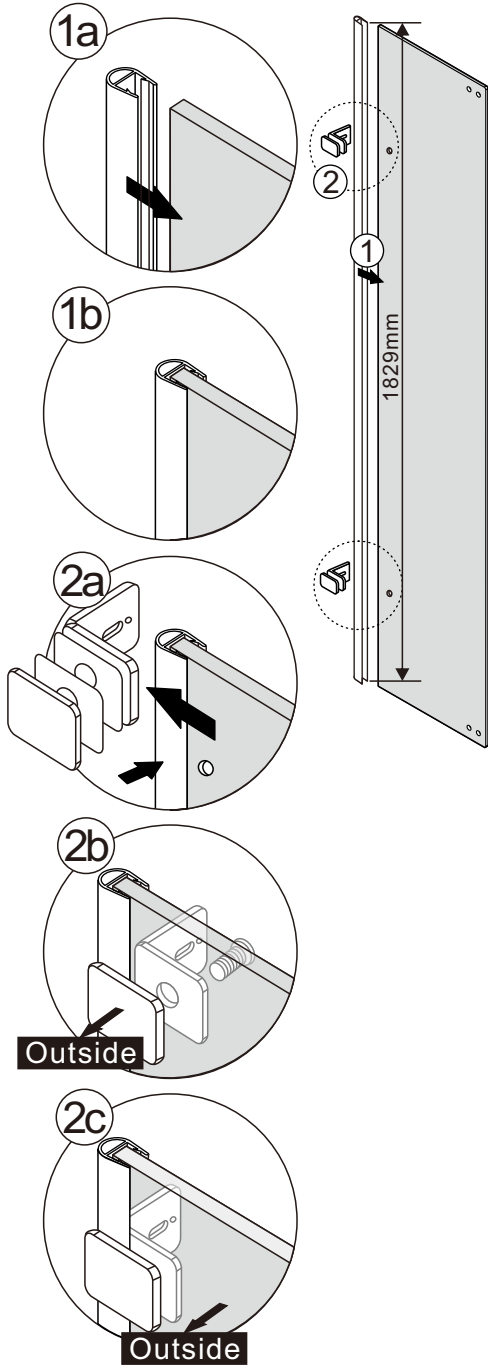

Notes: Safety glass can not be re-worked.

Please read these instructions carefully before start of installation.

Special care should be taken when drilling walls to avoid hidden pipes or electrical cables.

● Box Contents:

1xInstallation Instruction.	➔	
[1] 1xWall Plugs.	➔	
[2] 4xScrews ST4x35.	➔	
[3] 4xWall Connectors. [4] 4xScrew Cover Caps.	➔	
[5] 1xFixed Panel.	➔	
[6] 5xScrew Cover Caps.	➔	
[7] 2xHinges L&R.	➔	
[8] 1xAluminum Seal.	➔	
[9] 1xWater Deflector.	➔	
[10] 1xDoor Panel..	➔	
[11] 1xHandle Set.	➔	
[12] 2xMagnetic Seals.	➔	
[13] 1xMagnetic Seal.	➔	
[14] 1xWall Profile.	➔	
[15] 1xScrew ST4x25.	➔	
[16] 1xCover Cap L/R.	➔	
[17] 2xScrews ST4x35.	➔	
[18] 1xBracket. [19] 1xScrew M5X16.	➔	
[20] 2xDoor Side Gaskets.	➔	
Wrenchs.	➔	

● Assembly

02

01

[3]		x4
[5]		x1
[13]		x1
[20]		x2

[1]		x4
[2]		x4 (ST4x35)
[4]		x4

[1]		x2
[2]		x2(ST4x35)
[6]		x2
[7]		x1/1(L/R)

[6]		x2
[7]		x1/1(L/R)
[10]		x1

[1]		x1
[6]		x1
[8]		x1
[15]		x1 (ST4x25)
[16]		x1/1 (L/R)