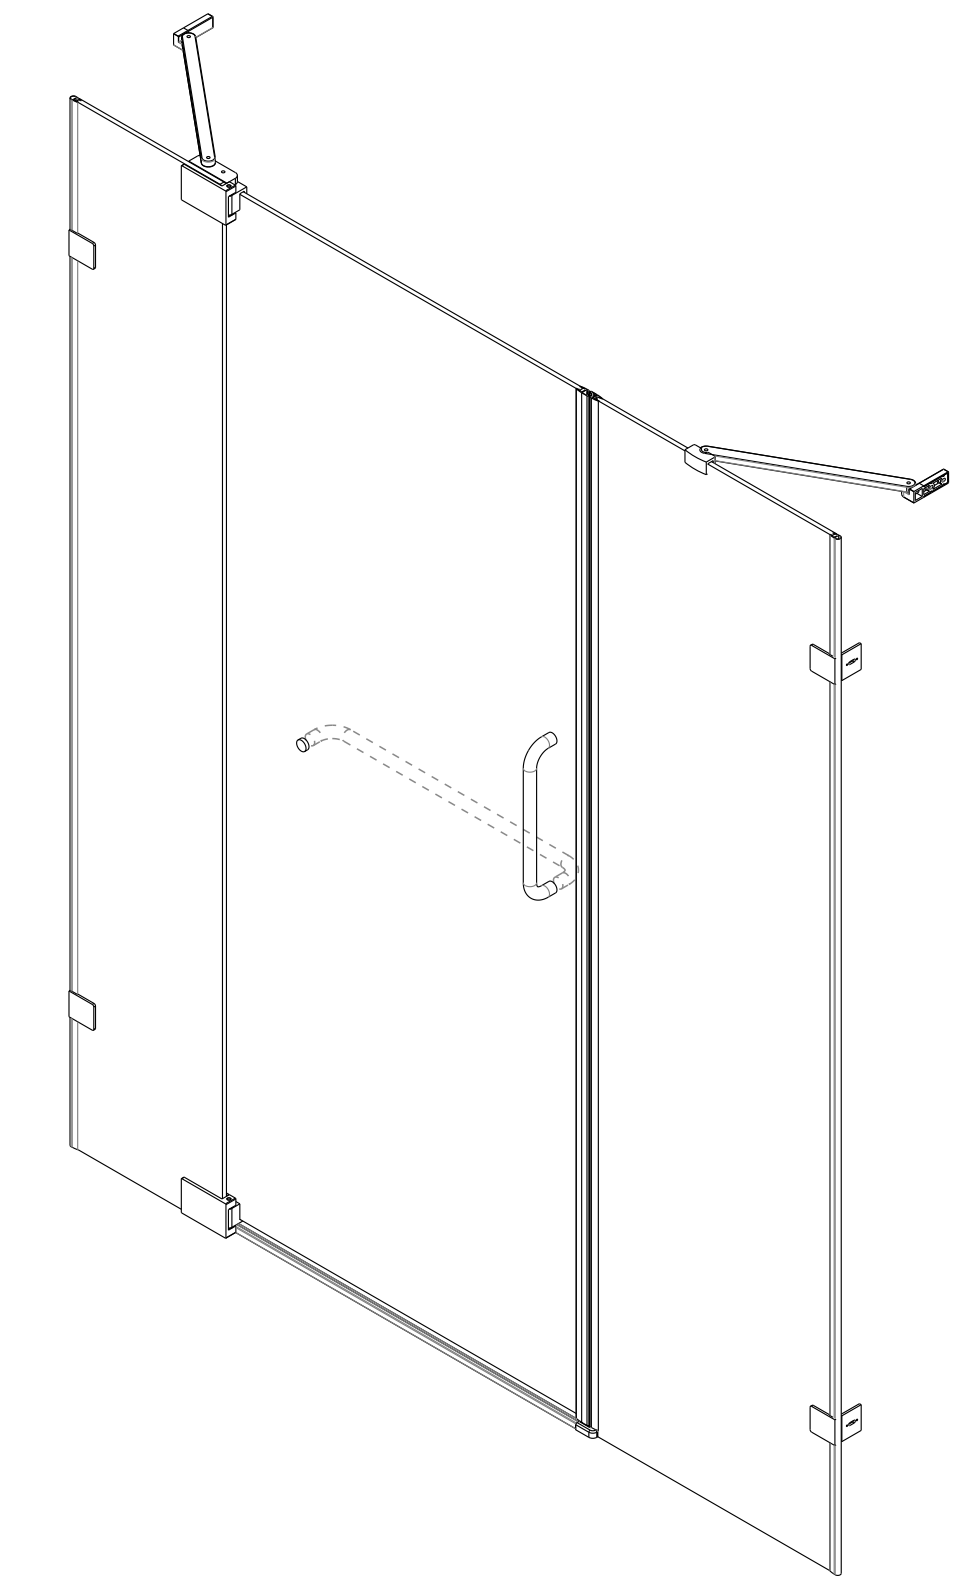

Vinnova Inc.

INSTALLATION SPECIFICATION

Item No.	308048-HD-PC
Description	In-line hinged door
Overall Dimensions	48"x72"
Installation Size Range	42"-48"
Profile Color	Polished Chrome
Glass Thickness	8/25"
Glass Color	Transparent&Easy clean
Gross Weight	115 LBS
Certifications	ANSI Z97.1-2015

All measurements are approximate. Measurements may vary +/- 1/25".

Milano
In-line hinged door