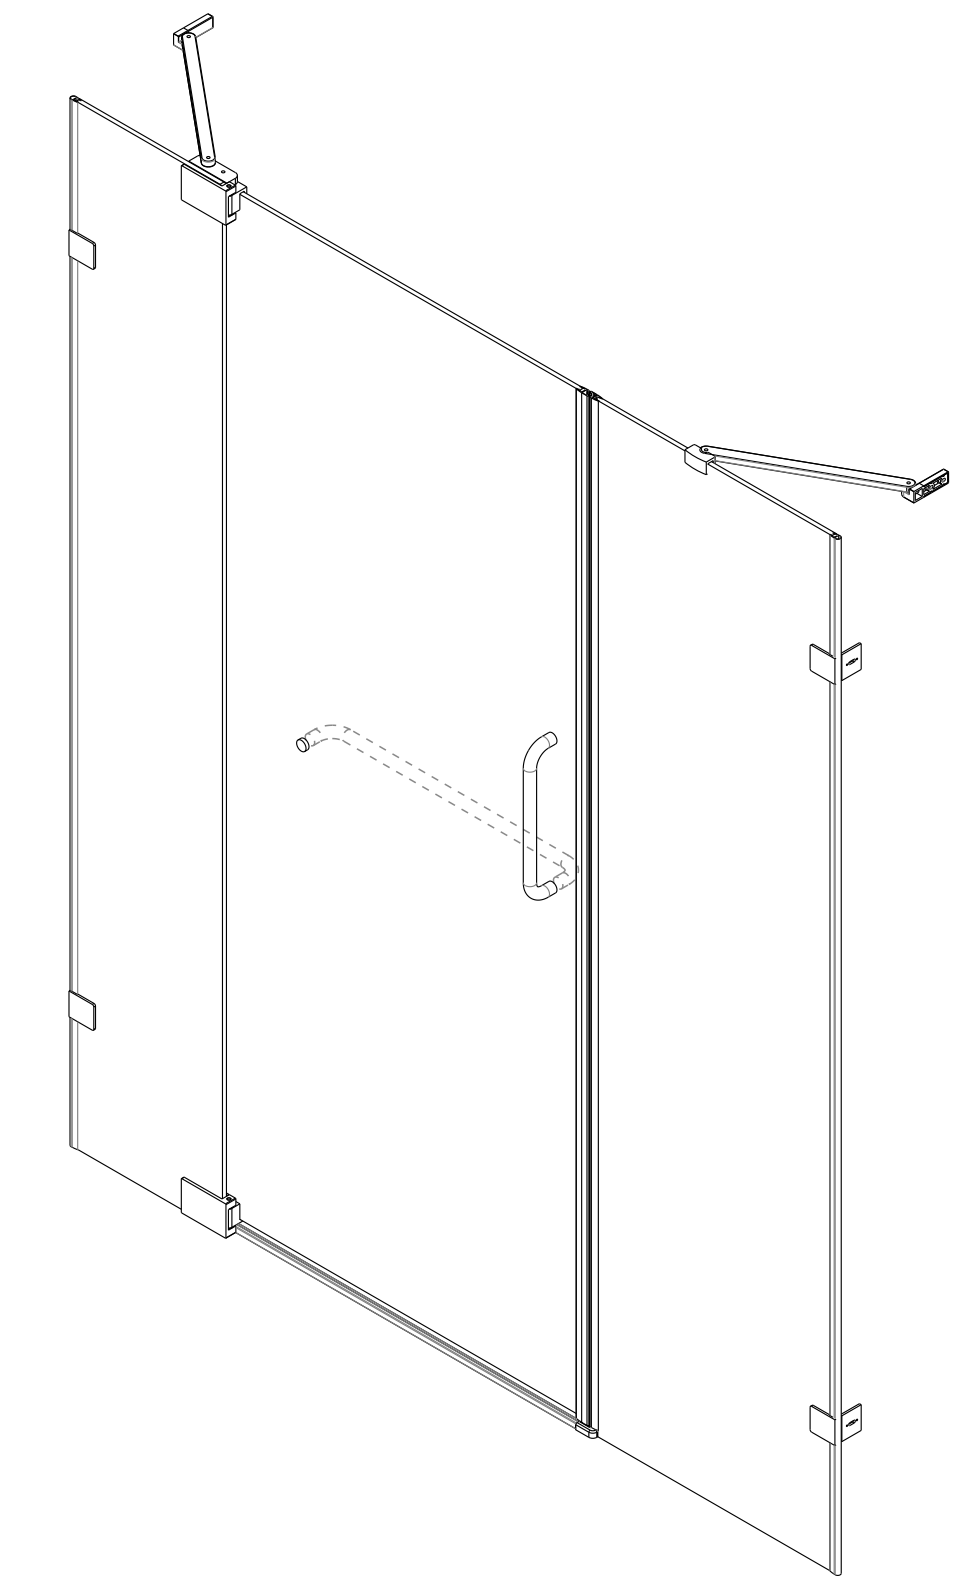

Vinnova Inc.

INSTALLATION SPECIFICATION

Item No.	308048-HD-BN
Description	In-line hinged door
Overall Dimensions	48"x72"
Installation Size Range	42"-48"
Profile Color	Brushed Nickel
Glass Thickness	8/25"
Glass Color	Transparent&Easy clean
Gross Weight	115 LBS
Certifications	ANSI Z97.1-2015

All measurements are approximate. Measurements may vary +/- 1/25".

Milano
In-line hinged door