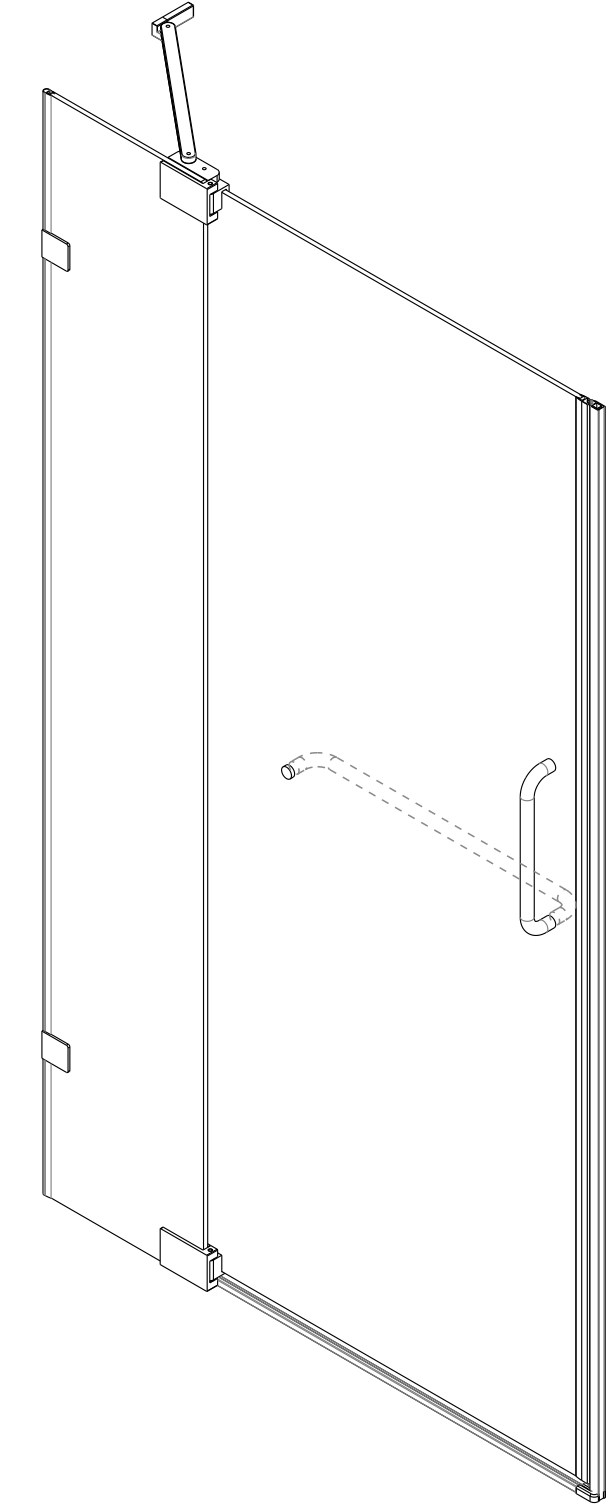

Vinnova Inc.

INSTALLATION SPECIFICATION

Item No.	308036-HD-PC
Description	In-line hinged door
Overall Dimensions	36"x72"
Installation Size Range	32"-36"
Profile Color	Polished Chrome
Glass Thickness	8/25"
Glass Color	Transparent&Easy clean
Gross Weight	90 LBS
Certifications	ANSI Z97.1-2015

All measurements are approximate. Measurements may vary +/- 1/25".

Milano
In-line hinged door