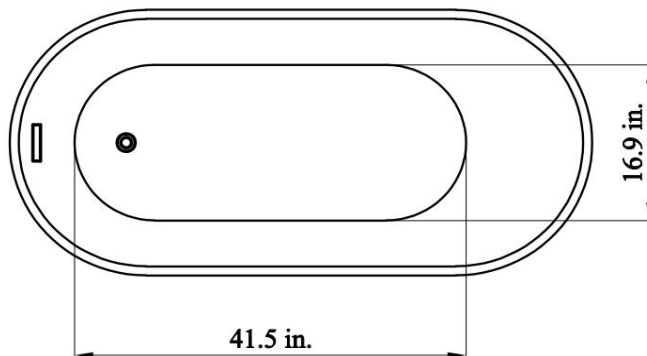

Vinnova Inc.

INSTALLATIONS SPECIFICATION

SKU	267062-BAT-WH
Overall Dimensions	61.8"x29.5"x33.1"H
Inner Dimensions	41.5"x16.9"x18.3"H
Water Capacity	
With overflow	251 gallons
Water Depth	
To top of tub	18.3 inch
To overflow	15.4 inch
Seating Capacity	1 person
Tub Weight	77.2 lbs
Overow Height	3 inch
Faucet Congurations	No Faucet Driling
With pop-up drain	With siphon
Bathtub Certifications	CUPC

Gua dix

61.8"x29.5"

Freestanding Bathtub

All measurements are approximate. Measurements may vary +/-1/2".

VINNOVA

FASHION BATHROOM LIFE