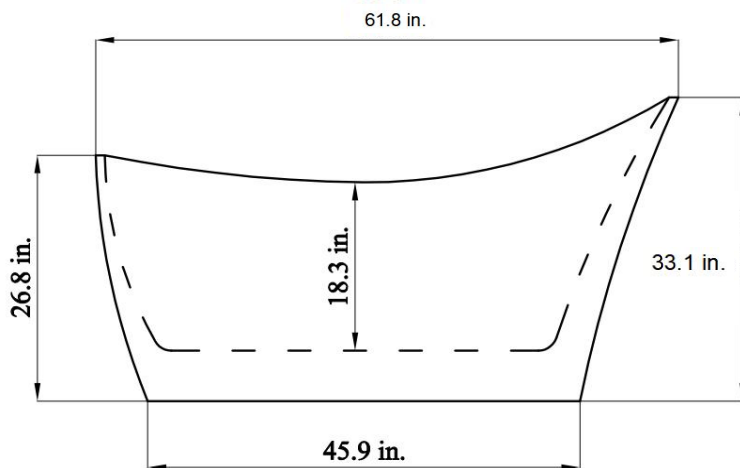

Vinnova Inc.

INSTALLATIONS SPECIFICATION

SKU	267062-BAT-WH
Overall Dimensions	61.8"x29.5"x33.1"H
Inner Dimensions	41.5"x16.9"x18.3"H
Water Capacity	
With overflow	251 gallons
Water Depth	
To top of tub	18.3 inch
To overflow	15.4 inch
Seating Capacity	1 person
Tub Weight	77.2 lbs
Overow Height	3 inch
Faucet Congurations	No Faucet Driling
With pop-up drain	With siphon
Bathtub Certifications	CUPC

Gua dix

61.8"x29.5"

Freestanding Bathtub

All measurements are approximate. Measurements may vary +/-1/2".

VINNOVA

FASHION BATHROOM LIFE