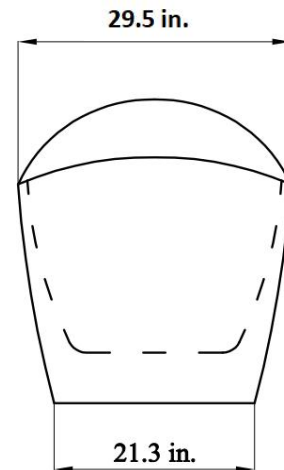

Vinnova Inc.

INSTALLATIONS SPECIFICATION

SKU	267062-BAT-WH
Overall Dimensions	61.8"x29.5"x33.1"H
Inner Dimensions	41.5"x16.9"x18.3"H
Water Capacity	
With overflow	251 gallons
Water Depth	
To top of tub	18.3 inch
To overflow	15.4 inch
Seating Capacity	1 person
Tub Weight	77.2 lbs
Overow Height	3 inch
Faucet Congurations	No Faucet Driling
With pop-up drain	With siphon
Bathtub Certifications	CUPC

Gua dix

61.8"x29.5"

Freestanding Bathtub

All measurements are approximate. Measurements may vary +/-1/2".

VINNOVA

FASHION BATHROOM LIFE