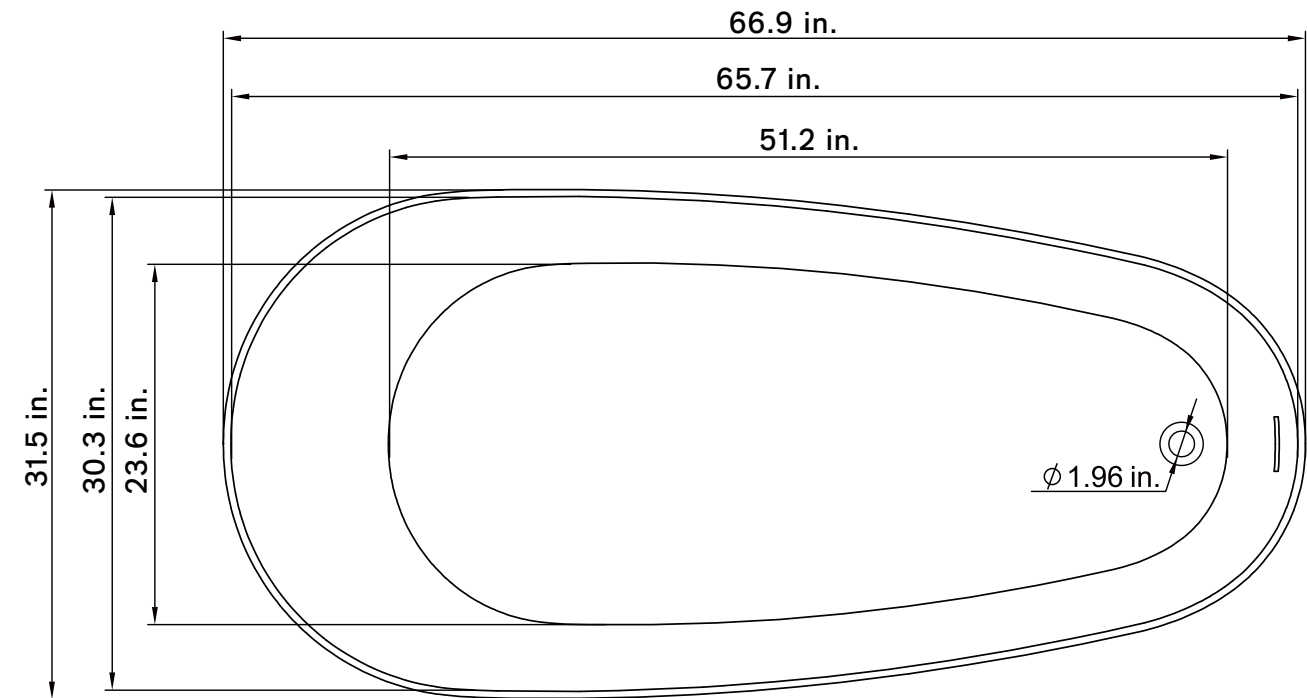

Vinnova Inc.

INSTALLATION SPECIFICATION

SKU	264067-BAT-MW
Overall Dimensions	66.9" X 31.5" X 23.6"H
Inner Dimensions	51.2" X 23.6" X 18.5"H
Water Capacity	
With overflow	66 gallons
Water Depth	
To top of tub	18-1/2 inch
To overflow	15.6 inch
Seating Capacity	1 person
Tub Weight	103.4 lbs
Overflow Height	2.95 inch
Faucet Congurations	No Faucet Drilling
With pop-up drain	With siphon
Bathtub Certifications	CUPC

Viana

66.9" X 31.5"

Soaking Bathtub

All measurements are approximate. Measurements may vary +/-1/2".