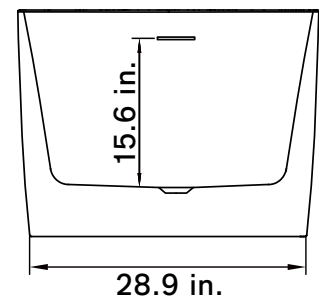

Vinnova Inc.

INSTALLATION SPECIFICATION

SKU	264067-BAT-MW
Overall Dimensions	66.9" X 31.5" X 23.6"H
Inner Dimensions	51.2" X 23.6" X 18.5"H
Water Capacity	
With overflow	66 gallons
Water Depth	
To top of tub	18-1/2 inch
To overflow	15.6 inch
Seating Capacity	1 person
Tub Weight	103.4 lbs
Overflow Height	2.95 inch
Faucet Congurations	No Faucet Drilling
With pop-up drain	With siphon
Bathtub Certifications	CUPC

Viana

66.9" X 31.5"

Soaking Bathtub

All measurements are approximate. Measurements may vary +/-1/2".