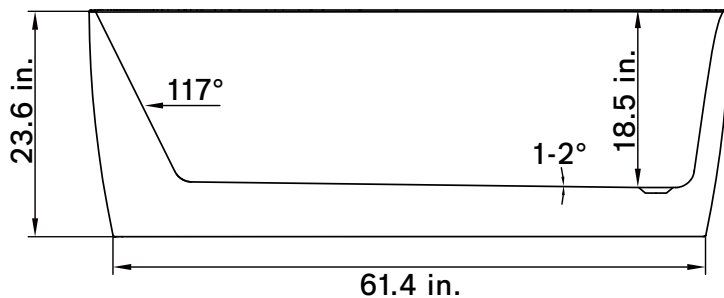

Vinnova Inc.

INSTALLATION SPECIFICATION

SKU	264067-BAT-MW
Overall Dimensions	66.9" X 31.5" X 23.6"H
Inner Dimensions	51.2" X 23.6" X 18.5"H
Water Capacity	
With overflow	66 gallons
Water Depth	
To top of tub	18-1/2 inch
To overflow	15.6 inch
Seating Capacity	1 person
Tub Weight	103.4 lbs
Overflow Height	2.95 inch
Faucet Congurations	No Faucet Drilling
With pop-up drain	With siphon
Bathtub Certifications	CUPC

Viana

66.9" X 31.5"

Soaking Bathtub

All measurements are approximate. Measurements may vary +/-1/2".