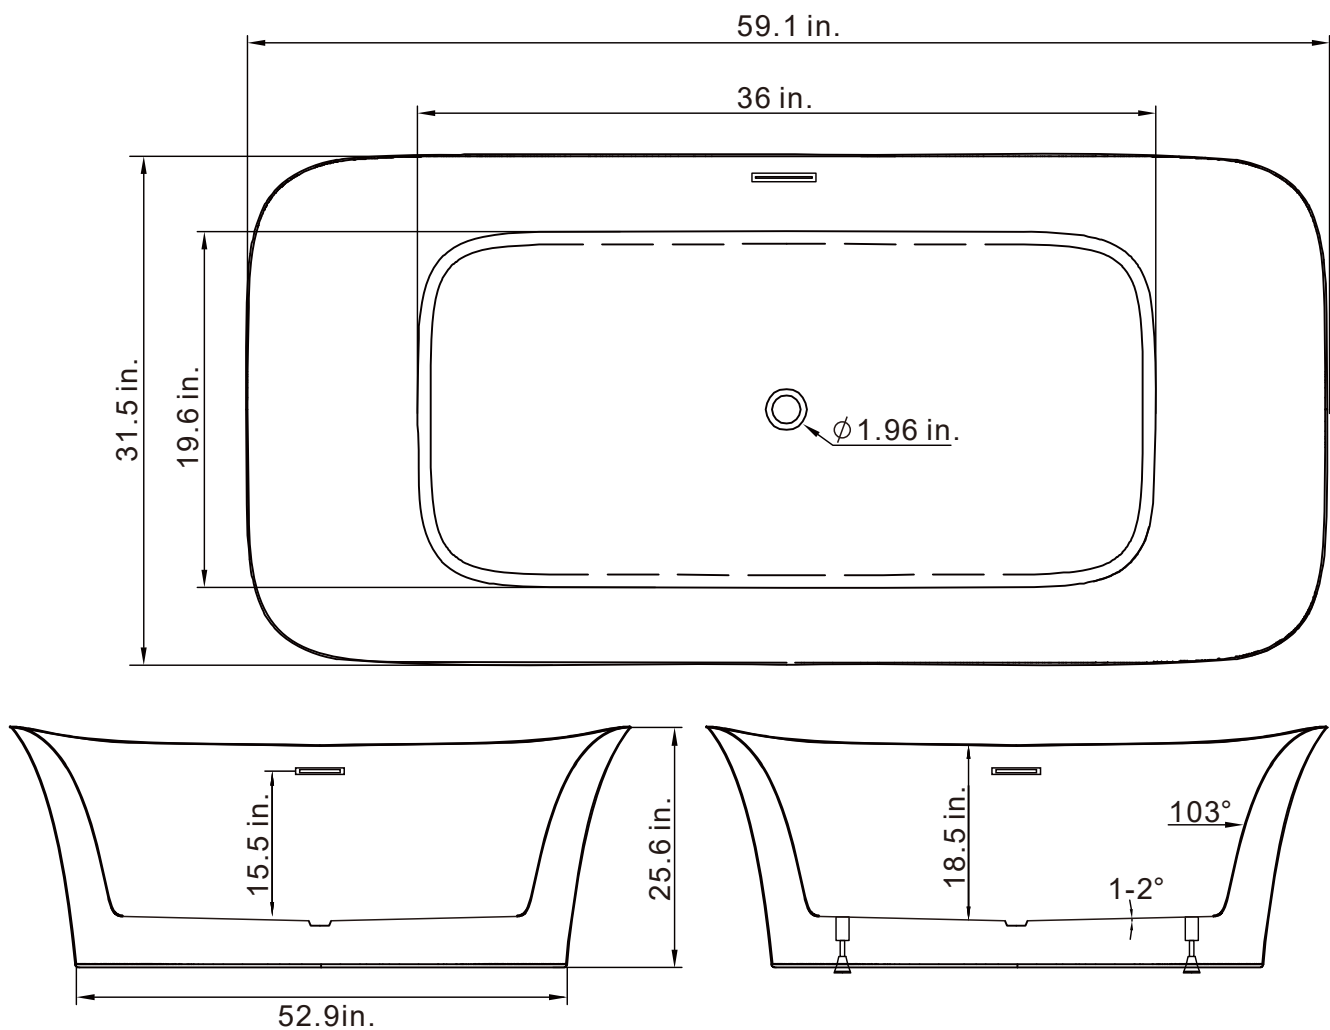

## INSTALLATION SPECIFICATION

SKU	258059-BAT-WH
Overall Dimensions	59.1"X31.5"X25.6"H
Inner Dimensions	36" X 19.6" X 18.5"H
Water Capacity	
With overow	41 gallons
Water Depth	
To top of tub	20.5 inch
To overow	15.5inch
Seating Capacity	1 person
Tub Weight	99.2 lbs
Overow Height	2.95 inch
Faucet Congurations	No Faucet Driling
With pop-up drain	With siphon
Bathtub Certications	CUPC

## 59"×31"

### Soaking Bathtub

*All measurements are approximate. Measurements may vary +/-1/2".*

**VINNOVA**

FASHION BATHROOM LIFE