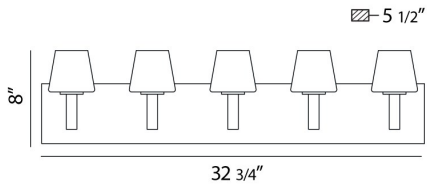

ANGLO, 33" VANITY LIGHT

OPTIONS AVAILABLE

ITEM NO.	FINISH	SHADE
23044-012	CHROME	OPAL WHITE
23044-029	SATIN NICKEL	OPAL WHITE

PRODUCT DETAILS

No.	:	23044-029
Product Color	:	SATIN NICKEL
Product Material	:	METAL
Shade / Accent Colour	:	OPAL WHITE
Shade / Accent Material	:	GLASS
Width	:	32.75"
Height	:	8"
Ext	:	5.5"
Weight	:	8.8lbs

TECHNICAL DETAILS

Light Direction	:	Up
Adjustable Lamp Head	:	No
Mounting	:	Up
Location	:	DAMP
Approval	:	