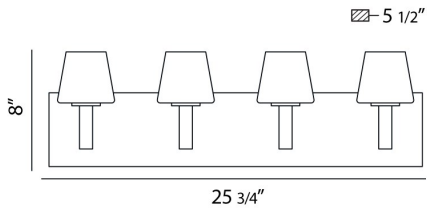

ANGLO, 26" VANITY LIGHT

OPTIONS AVAILABLE

ITEM NO.	FINISH	SHADE
23043-015	CHROME	OPAL WHITE
23043-022	SATIN NICKEL	OPAL WHITE

PRODUCT DETAILS

No.	:	23043-022
Product Color	:	SATIN NICKEL
Product Material	:	METAL
Shade / Accent Colour	:	OPAL WHITE
Shade / Accent Material	:	GLASS
Width	:	25.75"
Height	:	8"
Ext	:	5.5"
Weight	:	6.6lbs

TECHNICAL DETAILS

Light Direction	:	Up
Adjustable Lamp Head	:	No
Mounting	:	Up
Location	:	DAMP
Approval	:	