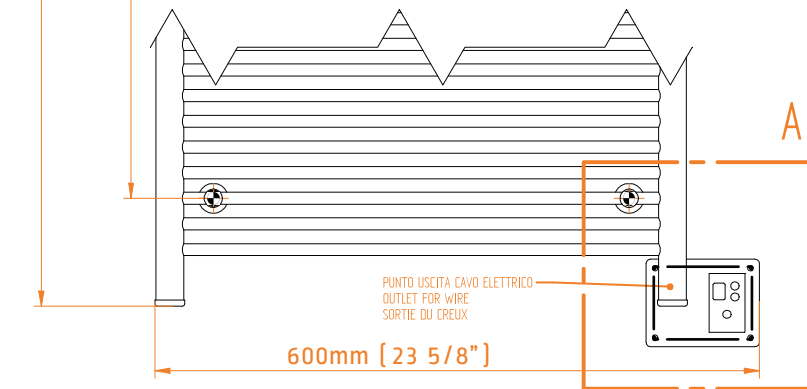

ANTUS MODEL: A2056 TECHNICAL DRAWING

A2056P
POLISHED

A2056B
BRUSHED

INGOMBRO CON ATTACCO LUNGO
MEASUREMENTS WITH LONG BRACKETS
MEASURATIONS AVEC ATTACHE LONG

INGOMBRO CON ATTACCO STANDARD
MEASUREMENTS WITH STANDARD BRACKETS
MEASURATIONS AVEC ATTACHE STANDARD