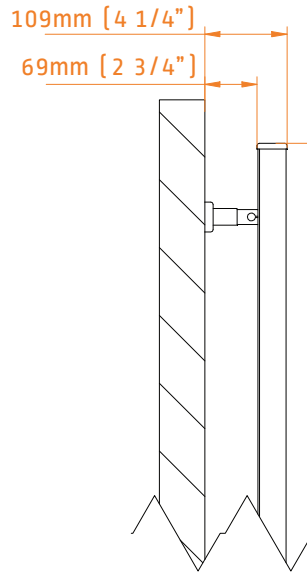

ANTUS MODEL: A2056 TECHNICAL DRAWING

A2056P
POLISHED

A2056B
BRUSHED

INGOMBRO CON ATTACCO LUNGO
MEASUREMENTS WITH LONG BRACKETS
MEASURATIONS AVEC ATTACHE LONG

INGOMBRO CON ATTACCO STANDARD
MEASUREMENTS WITH STANDARD BRACKETS
MEASURATIONS AVEC ATTACHE STANDARD

DETAIL A

DETAIL B