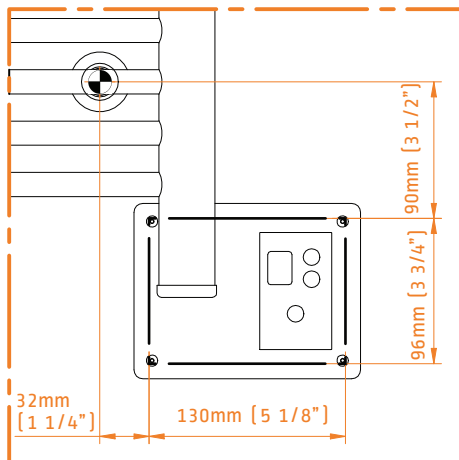

ANTUS MODEL: A2056 TECHNICAL DRAWING

A2056P
POLISHED

A2056B
BRUSHED

INGOMBRO CON ATTACCO LUNGO
MEASUREMENTS WITH LONG BRACKETS
MEASURATIONS AVEC ATTACHE LONG

INGOMBRO CON ATTACCO STANDARD
MEASUREMENTS WITH STANDARD BRACKETS
MEASURATIONS AVEC ATTACHE STANDARD

DETAIL A

DETAIL B