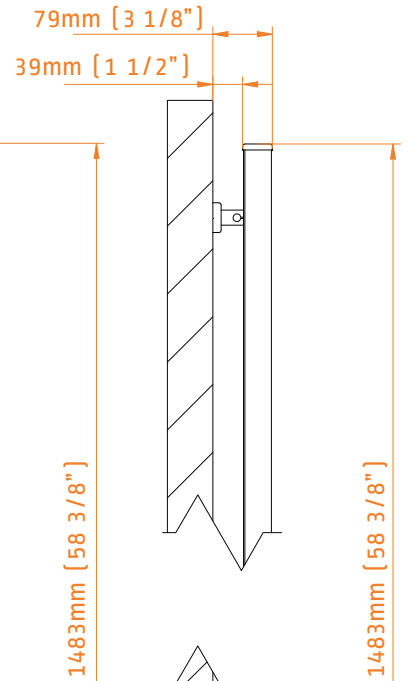

ANTUS MODEL: A2056 TECHNICAL DRAWING

A2056P
POLISHED

A2056B
BRUSHED

INGOMBRO CON ATTACCO LUNGO
MEASUREMENTS WITH LONG BRACKETS
MEASURATIONS AVEC ATTACHE LONG

INGOMBRO CON ATTACCO STANDARD
MEASUREMENTS WITH STANDARD BRACKETS
MEASURATIONS AVEC ATTACHE STANDARD

DETAIL A

DETAIL B