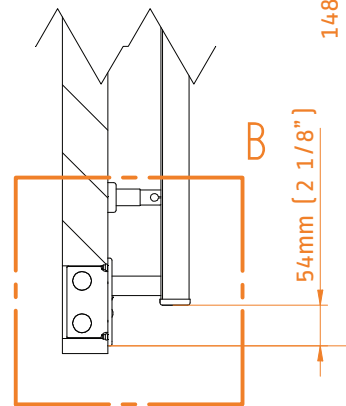

ANTUS MODEL: A2056 TECHNICAL DRAWING

A2056P
POLISHED

A2056B
BRUSHED

INGOMBRO CON ATTACCO LUNGO
MEASUREMENTS WITH LONG BRACKETS
MEASURATIONS AVEC ATTACHE LONG

INGOMBRO CON ATTACCO STANDARD
MEASUREMENTS WITH STANDARD BRACKETS
MEASURATIONS AVEC ATTACHE STANDARD

DETAIL A

DETAIL B