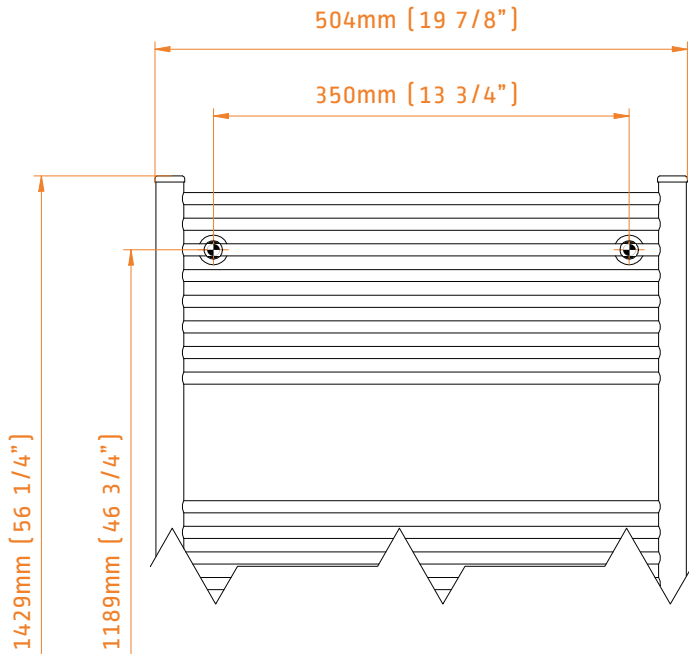

ANTUS MODEL: A2056 TECHNICAL DRAWING

A2056P
POLISHED

A2056B
BRUSHED

INGOMBRO CON ATTACCO LUNGO
MEASUREMENTS WITH LONG BRACKETS
MEASURATIONS AVEC ATTACHE LONG

INGOMBRO CON ATTACCO STANDARD
MEASUREMENTS WITH STANDARD BRACKETS
MEASURATIONS AVEC ATTACHE STANDARD

DETAIL A

DETAIL B