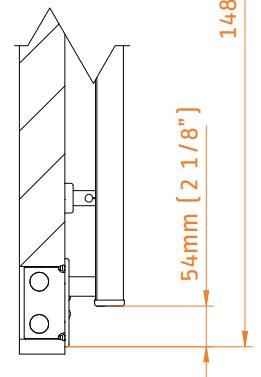

ANTUS MODEL: A2056 TECHNICAL DRAWING

A2056P
POLISHED

A2056B
BRUSHED

INGOMBRO CON ATTACCO LUNGO
MEASUREMENTS WITH LONG BRACKETS
MEASURATIONS AVEC ATTACHE LONG

INGOMBRO CON ATTACCO STANDARD
MEASUREMENTS WITH STANDARD BRACKETS
MEASURATIONS AVEC ATTACHE STANDARD