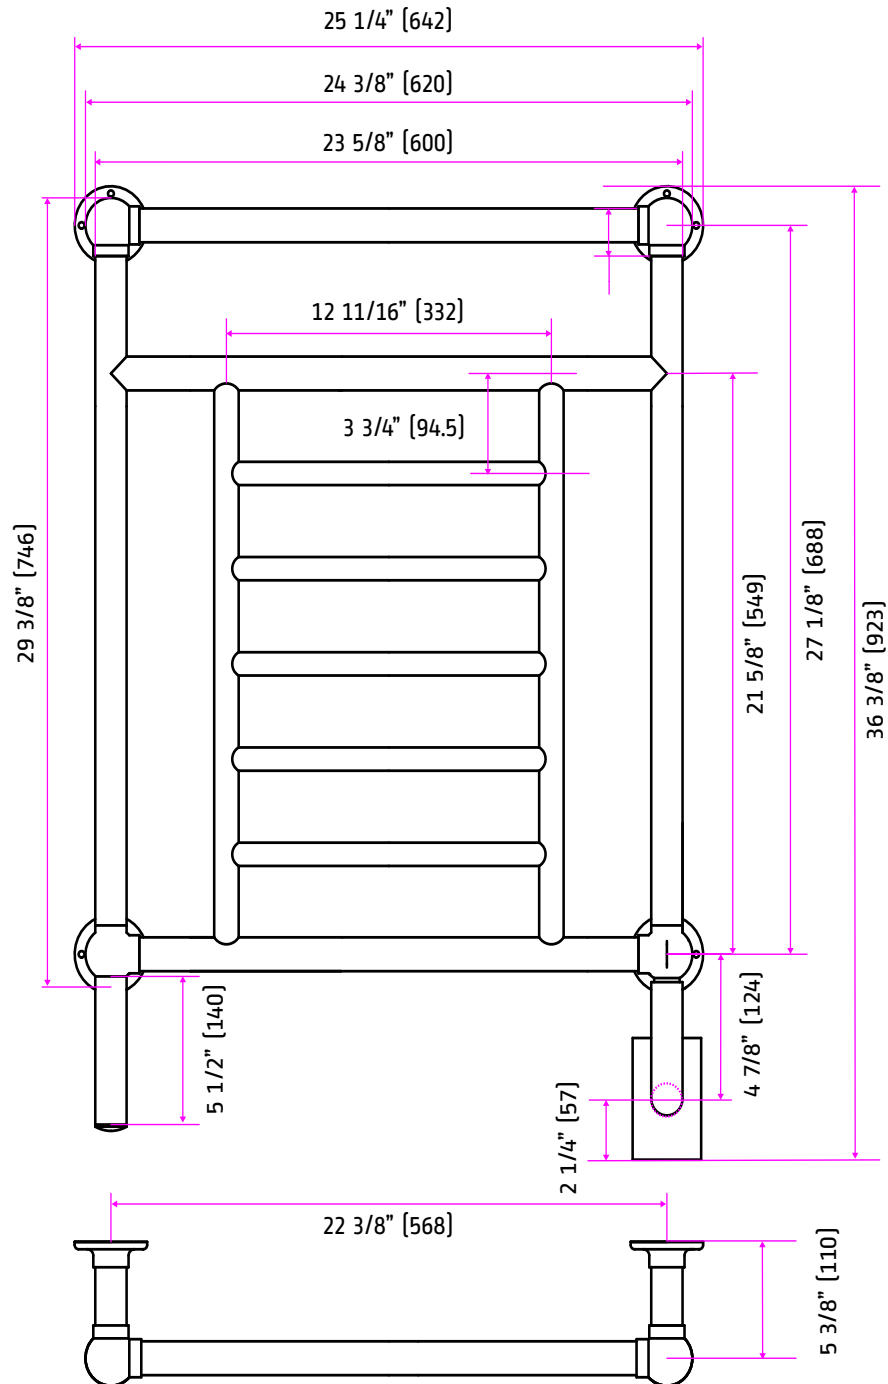

Amba®

HEATED TOWEL RACKS

TRADITIONAL MODEL: T-2536 PN OR BN

Drawing shown facing unit when mounted against a wall

Dimensions are shown in inches (and in mm)