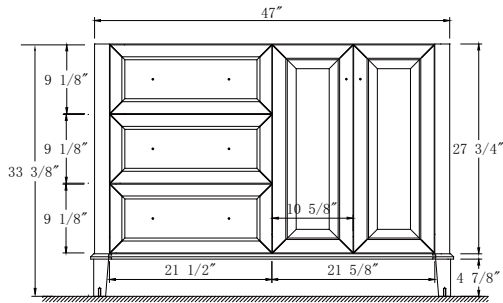

Dimensions

Front

Back

Side

Top

Features:

- Solid Wood & Hardwood Construction
- 3 Soft-close Drawers
- 2 Soft-close Door
- Brushed nickel hardware
- Adjustable leg levelers
- cUPC Undermount Basin

Dimensions:

- 48``x22``x34 1/8``(With Top)
- 47``x21 3/8``x33 3/8``(Vanity Only)

Vanity Finish:

White (W)

Countertop:

Black Granite (BK)

Certification:

Countertop & Sink

Dimensions:

Countertop: 48"×22"×0.75"

Rectangle undermount basin: 20.1"×15.2"×7.5"