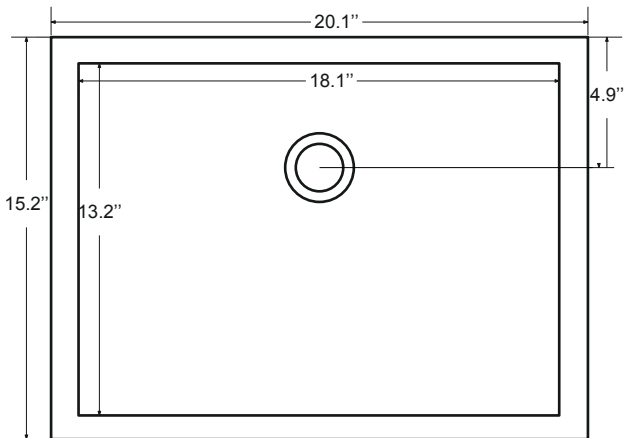

Dimensions

Front

Back

Side

Top

Features:

- Solid Wood & Hardwood Construction
- 3 Soft-close Drawers
- 2 Soft-close Door
- Brushed nickel hardware
- Adjustable leg levelers
- cUPC Undermount Basin

Dimensions:

- 48``x22``x34 1/8``(With Top)
- 47``x21 3/8``x33 3/8``(Vanity Only)

Vanity Finish:

White (W)

Countertop:

Black Granite (BK)

Certification:

Countertop & Sink

Dimensions:

Countertop: 48"×22"×0.75"

Rectangle undermount basin: 20.1"×15.2"×7.5"