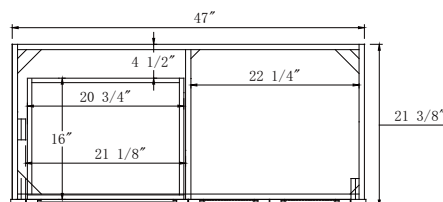

Dimensions

Front

Back

Side

Top

Features:

- Solid Wood & Hardwood Construction
- 3 Soft-close Drawers
- 2 Soft-close Door
- Brushed nickel hardware
- Adjustable leg levelers
- cUPC Undermount Basin

Dimensions:

- 48``x22``x34 1/8``(With Top)
- 47``x21 3/8``x33 3/8``(Vanity Only)

Vanity Finish:

White (W)

Countertop:

Black Granite (BK)

Certification:

Countertop & Sink

Dimensions:

Countertop: 48"×22"×0.75"

Rectangle undermount basin: 20.1"×15.2"×7.5"