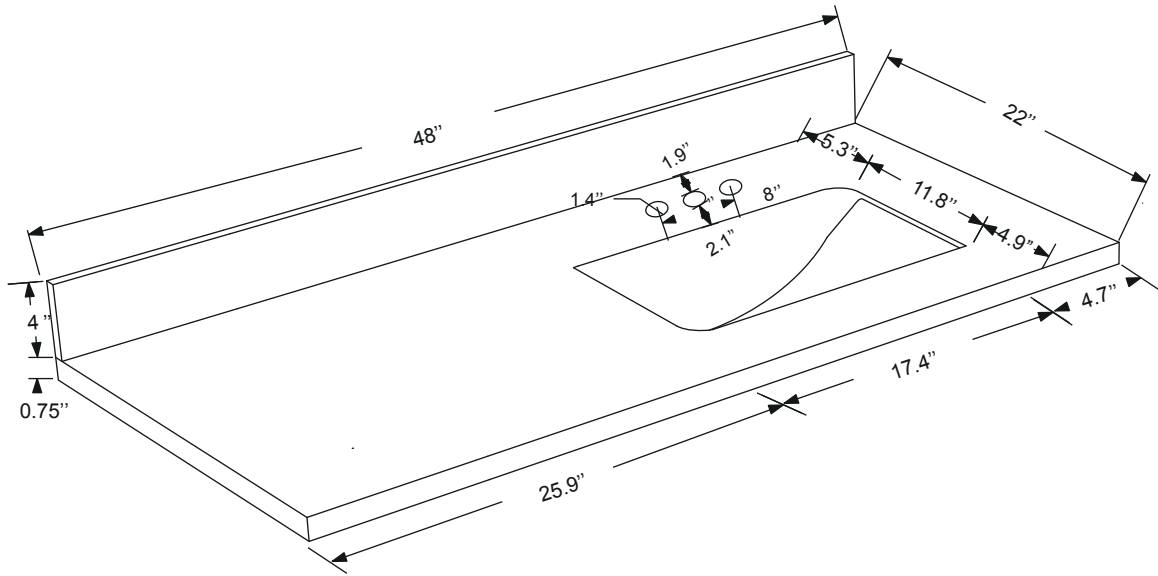

Dimensions

Front

Back

Side

Top

Features:

- Solid Wood & Hardwood Construction
- 3 Soft-close Drawers
- 2 Soft-close Door
- Brushed nickel hardware
- Adjustable leg levelers
- cUPC Undermount Basin

Dimensions:

- 48``x22``x34 1/8``(With Top)
- 47``x21 3/8``x33 3/8``(Vanity Only)

Vanity Finish:

White (W)

Countertop:

Black Granite (BK)

Certification:

Countertop & Sink

Dimensions:

Countertop: 48"×22"×0.75"

Rectangle undermount basin: 20.1"×15.2"×7.5"