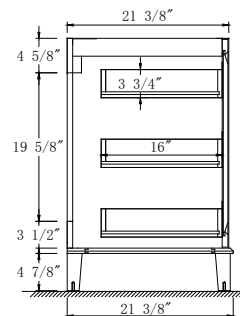

Dimensions

Front

Back

Side

Top

Features:

- Solid Wood & Hardwood Construction
- 3 Soft-close Drawers
- 2 Soft-close Door
- Brushed nickel hardware
- Adjustable leg levelers
- cUPC Undermount Basin

Dimensions:

- 48``x22``x34 1/8``(With Top)
- 47``x21 3/8``x33 3/8``(Vanity Only)

Vanity Finish:

White (W)

Countertop:

Black Granite (BK)

Certification:

Countertop & Sink

Dimensions:

Countertop: 48"×22"×0.75"

Rectangle undermount basin: 20.1"×15.2"×7.5"