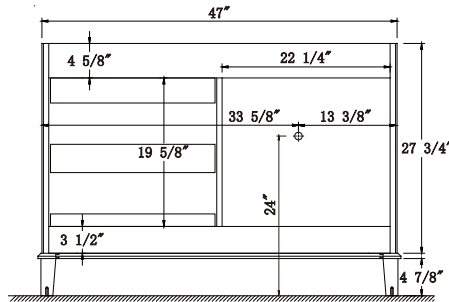

Dimensions

Front

Back

Side

Top

Features:

- Solid Wood & Hardwood Construction
- 3 Soft-close Drawers
- 2 Soft-close Door
- Brushed nickel hardware
- Adjustable leg levelers
- cUPC Undermount Basin

Dimensions:

- 48``x22``x34 1/8``(With Top)
- 47``x21 3/8``x33 3/8``(Vanity Only)

Vanity Finish:

White (W)

Countertop:

Black Granite (BK)

Certification:

Countertop & Sink

Dimensions:

Countertop: 48"×22"×0.75"

Rectangle undermount basin: 20.1"×15.2"×7.5"