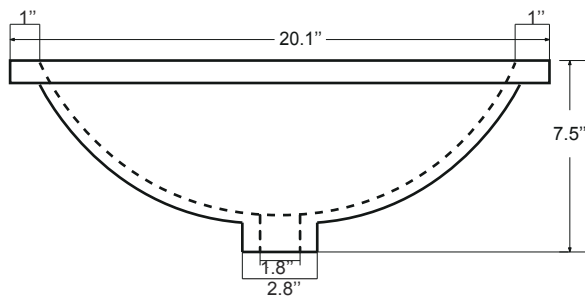

Dimensions

Front

Back

Side

Top

Features:

- Solid Wood & Hardwood Construction
- 3 Soft-close Drawers
- 2 Soft-close Door
- Brushed nickel hardware
- Adjustable leg levelers
- cUPC Undermount Basin

Dimensions:

- 48``x22``x34 1/8``(With Top)
- 47``x21 3/8``x33 3/8``(Vanity Only)

Vanity Finish:

White (W)

Countertop:

Black Granite (BK)

Certification:

Countertop & Sink

Dimensions:

Countertop: 48"×22"×0.75"

Rectangle undermount basin: 20.1"×15.2"×7.5"