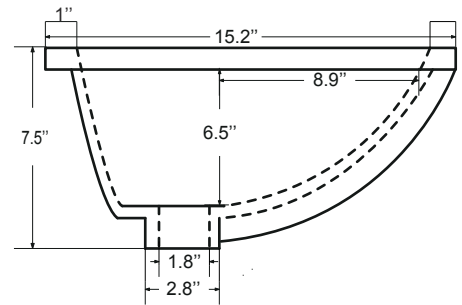

Dimensions

Front

Back

Side

Top

Features:

- Solid Wood & Hardwood Construction
- 3 Soft-close Drawers
- 2 Soft-close Door
- Brushed nickel hardware
- Adjustable leg levelers
- cUPC Undermount Basin

Dimensions:

- 48``x22``x34 1/8``(With Top)
- 47``x21 3/8``x33 3/8``(Vanity Only)

Vanity Finish:

White (W)

Countertop:

Black Granite (BK)

Certification:

Countertop & Sink

Dimensions:

Countertop: 48"×22"×0.75"

Rectangle undermount basin: 20.1"×15.2"×7.5"