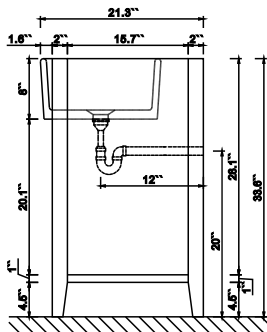

Dimensions

Front

Back

Side

Top

Features

- Solid wood & Hardwood Construction
- 2 Soft-close Doors
- Brushed Gold hardware
- Adjustable leg levelers
- Undermount Basin

Dimensions:

- 36" x 20.1" x 34.6" (With Top & Sink)
- 35.2" x 18.5" x 33.6" (Vanity Only)

Vanity Finish:

- White (W)
- Sapphire Gray (SG)
- Heritage Blue (HB)

Countertop:

Italian carrara white marble (CW)

Certification

CARB P2

Countertop & Sink

Dimensions:

Countertop: 36``x19.3``x1``

Rectangle undermount basin: 21``x15.8``x7.9``