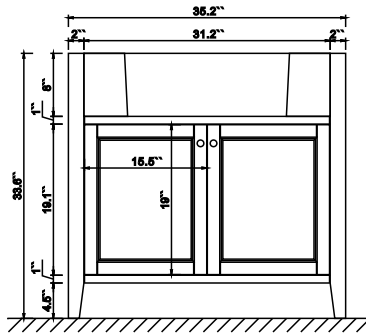

Dimensions

Front

Back

Side

Top

Features

- Solid wood & Hardwood Construction
- 2 Soft-close Doors
- Brushed Gold hardware
- Adjustable leg levelers
- Undermount Basin

Dimensions:

- 36" x 20.1" x 34.6" (With Top & Sink)
- 35.2" x 18.5" x 33.6" (Vanity Only)

Vanity Finish:

- White (W)
- Sapphire Gray (SG)
- Heritage Blue (HB)

Countertop:

Italian carrara white marble (CW)

Certification

CARB P2

Countertop & Sink

Dimensions:

Countertop: 36``x19.3``x1``

Rectangle undermount basin: 21``x15.8``x7.9``