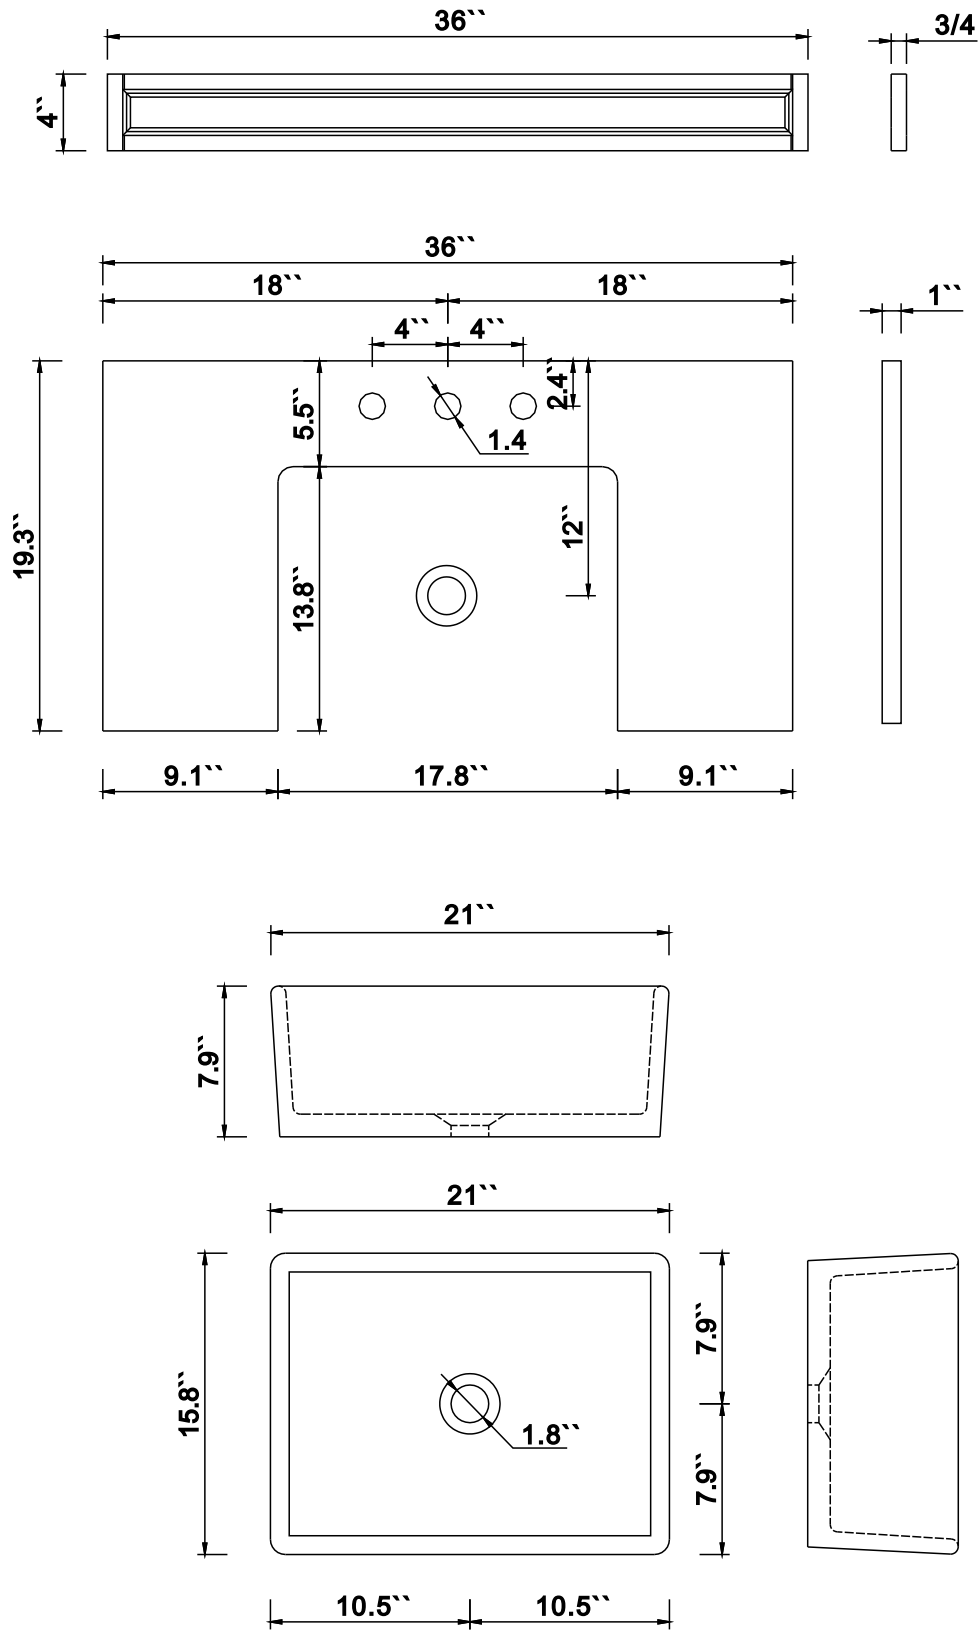

Dimensions

Front

Back

Side

Top

Features

- Solid wood & Hardwood Construction
- 2 Soft-close Doors
- Brushed Gold hardware
- Adjustable leg levelers
- Undermount Basin

Dimensions:

- 36" x 20.1" x 34.6" (With Top & Sink)
- 35.2" x 18.5" x 33.6" (Vanity Only)

Vanity Finish:

- White (W)
- Sapphire Gray (SG)
- Heritage Blue (HB)

Countertop:

Italian carrara white marble (CW)

Certification

CARB P2

Countertop & Sink

Dimensions:

Countertop: 36``x19.3``x1``

Rectangle undermount basin: 21``x15.8``x7.9``