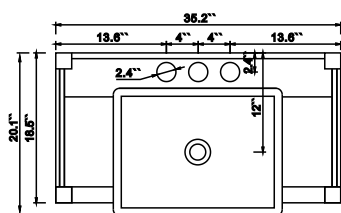

Dimensions

Front

Back

Side

Top

Features

- Solid wood & Hardwood Construction
- 2 Soft-close Doors
- Brushed Gold hardware
- Adjustable leg levelers
- Undermount Basin

Dimensions:

- 36" x 20.1" x 34.6" (With Top & Sink)
- 35.2" x 18.5" x 33.6" (Vanity Only)

Vanity Finish:

- White (W)
- Sapphire Gray (SG)
- Heritage Blue (HB)

Countertop:

Italian carrara white marble (CW)

Certification

CARB P2

Countertop & Sink

Dimensions:

Countertop: 36``x19.3``x1``

Rectangle undermount basin: 21``x15.8``x7.9``