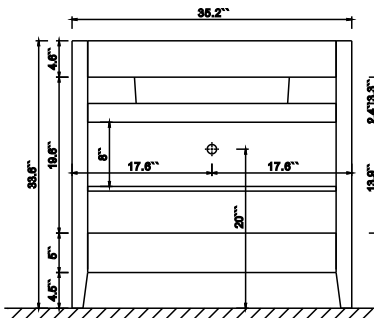

Dimensions

Front

Back

Side

Top

Features

- Solid wood & Hardwood Construction
- 2 Soft-close Doors
- Brushed Gold hardware
- Adjustable leg levelers
- Undermount Basin

Dimensions:

- 36" x 20.1" x 34.6" (With Top & Sink)
- 35.2" x 18.5" x 33.6" (Vanity Only)

Vanity Finish:

- White (W)
- Sapphire Gray (SG)
- Heritage Blue (HB)

Countertop:

Italian carrara white marble (CW)

Certification

CARB P2

Countertop & Sink

Dimensions:

Countertop: 36``x19.3``x1``

Rectangle undermount basin: 21``x15.8``x7.9``