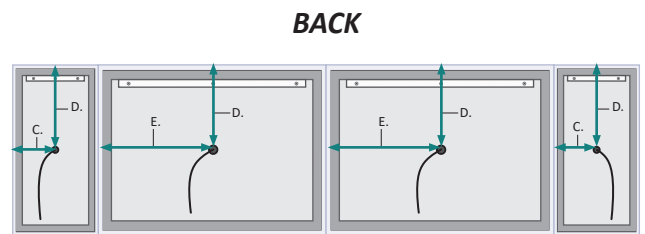

11' Mod-SM-Long-11 - Specification Sheet

Dimensions

Mod1836L:

- Height: 36"
- Width: 18"
- Depth: 1-9/16"

Mod4836Center:

- Height: 36"
- Width: 48"
- Depth: 1-9/16"

Mod4836Center:

- Height: 36"
- Width: 48"
- Depth: 1-9/16"

Mod1836R:

- Height: 36"
- Width: 18"
- Depth: 1-9/16"

FRONT, BACK & SIDE

MODEL	A	B	C	D	E	F	G
11' Mod-SM-Long-11	132	36	8-13/20	17-7/8	23-7/8	1-3/8	3/16