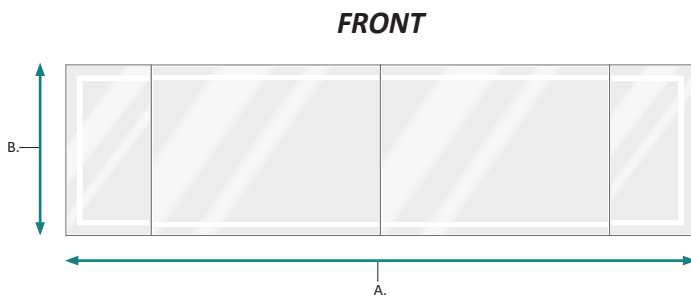

11' Mod-SM-Long-11 - Specification Sheet

Dimensions

Mod1836L:

- Height: 36"
- Width: 18"
- Depth: 1-9/16"

Mod4836Center:

- Height: 36"
- Width: 48"
- Depth: 1-9/16"

Mod4836Center:

- Height: 36"
- Width: 48"
- Depth: 1-9/16"

Mod1836R:

- Height: 36"
- Width: 18"
- Depth: 1-9/16"

FRONT, BACK & SIDE

MODEL	A	B	C	D	E	F	G
11' Mod-SM-Long-11	132	36	8-13/20	17-7/8	23-7/8	1-3/8	3/16