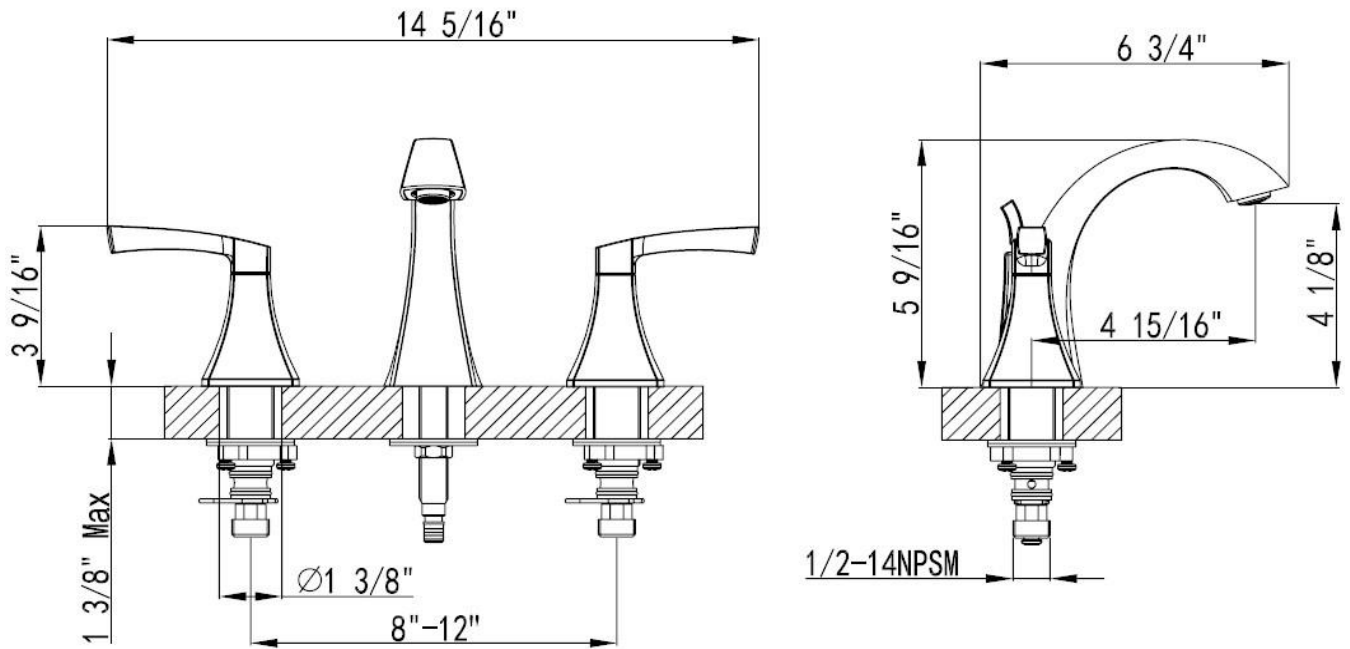

Vinnova Inc.

INSTALLATION SPECIFICATION

Model No.	105123-BAF-SN
Description	8 Inch Widespread Bathroom Faucet
Overall Dimensions	6 3/4"D x 14 5/16"W x 5 9/16"H
Flow Rate	1.2 GPM
Faucet Height	5 9/16"
Spout Reach	4 15/16"
Spout Height	4 1/8"
Faucet Weight	5.13 LBS
Faucet Certifications	CUPC, NSF, AB1953, WATERSENSE, ADA

Abbie Two-Handle 8 Inch Widespread Bathroom Faucet

All measurements are approximate. Measurements may vary +/- 1/2"

VINNOVA
FASHION BATHROOM LIFE