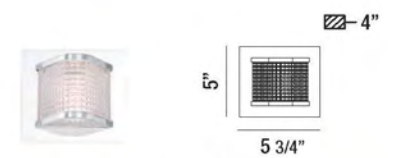

Belgroue

A retro prismatic glass shade complemented by chrome accents

34 3/4"
35721-017
5-LIGHT LED BATHBAR
5 x 7W/LED 3000K/2850lm
(dimnable) 

28"
35720-010
4-LIGHT LED BATHBAR
4 x 7W/LED 3000K/2250lm
(dimnable) 

21 1/4"
35719-014
3-LIGHT LED BATHBAR
3 x 7W/LED 3000K/1650lm
(dimnable) 

5 3/4"
35718-017
1-LIGHT LED WALL SCNCE
1 x 7W/LED 3000K/570lm
(dimnable) 