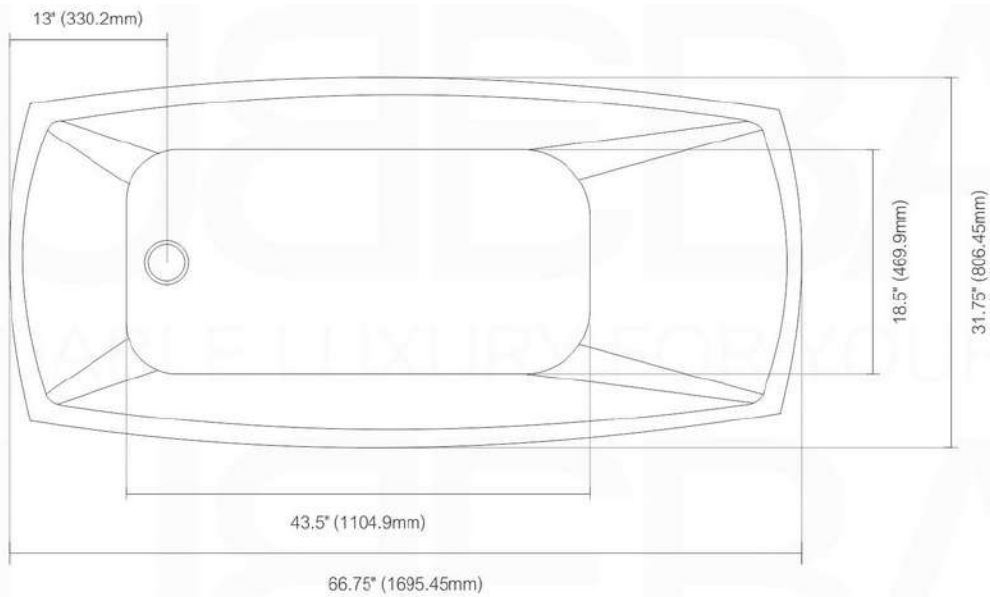

SOLATO KFST7867

Dimensions:	width	depth	height
inches	66.75"	31.75"	29.0"
mm	1695	806	737

NOTE: DIMENSIONS AND TECHNICAL DETAILS ARE SUBJECT TO CHANGE WITHOUT NOTICE

Features:

- Reinforced Acrylic Composite Construction
- Slim Rectangular Overflow - Chrome Finish
- Warm to Touch, Easy to Clean, Won't Fade, Easy to Repair
- High Thermal Water Heat Retention
- Level Adjustment Feet
- Brass Pop-Up Drain Included - Chrome Finish
- Capacity: 82 Gallons
- cUPC Approved