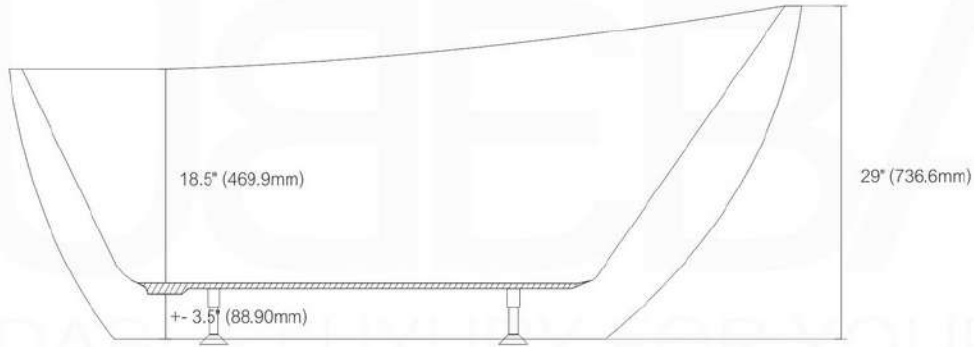

SOLATO KFST7867

Dimensions:	width	depth	height
inches	66.75"	31.75"	29.0"
mm	1695	806	737

NOTE: DIMENSIONS AND TECHNICAL DETAILS ARE SUBJECT TO CHANGE WITHOUT NOTICE

Features:

- Reinforced Acrylic Composite Construction
- Slim Rectangular Overflow - Chrome Finish
- Warm to Touch, Easy to Clean, Won't Fade, Easy to Repair
- High Thermal Water Heat Retention
- Level Adjustment Feet
- Brass Pop-Up Drain Included - Chrome Finish
- Capacity: 82 Gallons
- cUPC Approved