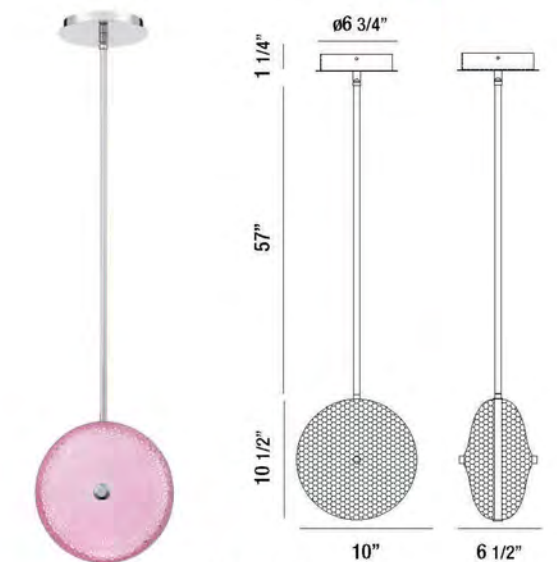

Caledonia

Caledonia

Bright, candy colored integrated LED honeycomb glass accented by chrome trim

- 35914-013* CLEAR
- 35914-020* PINK
- 35914-037* BLUE
- 35914-044* YELLOW
- 35914-051* ORANGE

LARGE LED PENDANT
13W/LED 4000K/1040lm
(dimmable)

- 35913-016* CLEAR
- 35913-023* PINK
- 35913-030* BLUE
- 35913-047* YELLOW
- 35913-054* ORANGE

SMALL LED PENDANT
10W/LED 4000K/800lm
(dimmable)

*COMES WITH 3"+6"+12"+18"+18" EXTENSION RODS