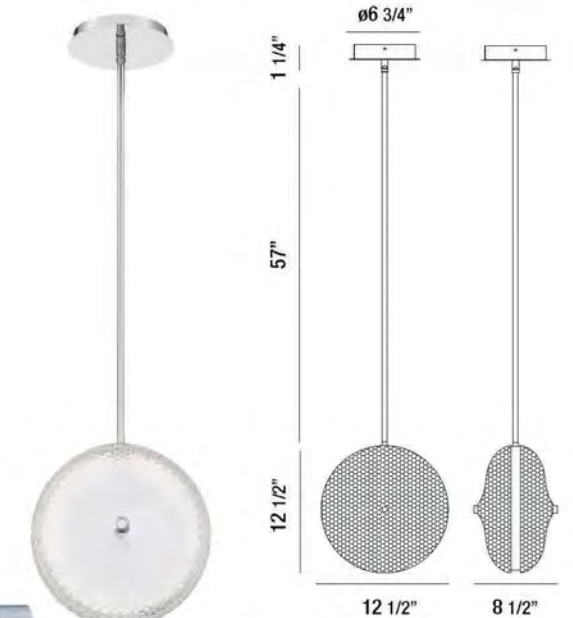

Caledonia

Caledonia

Bright, candy colored integrated LED honeycomb glass accented by chrome trim

- 35914-013* CLEAR
- 35914-020* PINK
- 35914-037* BLUE
- 35914-044* YELLOW
- 35914-051* ORANGE

LARGE LED PENDANT
13W/LED 4000K/1040lm
(dimmable)

- 35913-016* CLEAR
- 35913-023* PINK
- 35913-030* BLUE
- 35913-047* YELLOW
- 35913-054* ORANGE

SMALL LED PENDANT
10W/LED 4000K/800lm
(dimmable)

*COMES WITH 3"+6"+12"+18"+18" EXTENSION RODS