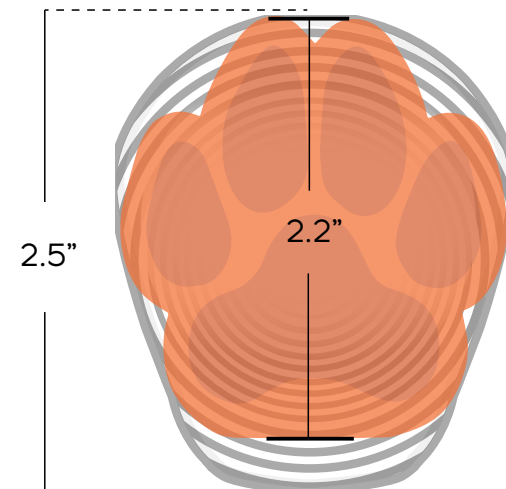

ACTUAL SOLE SIZE

BEFORE YOU START

Please ensure this page is printed at 100% scale or set at Actual Size.

XXS

XS

S

M

L

XL

XXL

Place the dog's paw from the tip of the claw to the back of the paw pad on the different sole sizes to determine the perfect fit.

*Actual dog paw size may vary. Our size chart is an approximation.