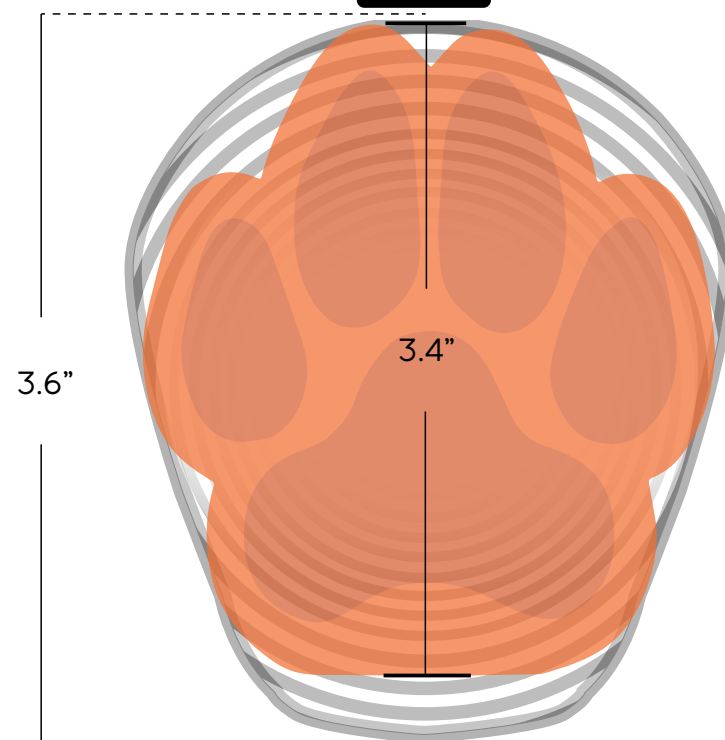

ACTUAL SOLE SIZE

BEFORE YOU START

Please ensure this page is printed at 100% scale or set at Actual Size.

XXS

XS

S

M

L

XL

XXL

Place the dog's paw from the tip of the claw to the back of the paw pad on the different sole sizes to determine the perfect fit.

*Actual dog paw size may vary. Our size chart is an approximation.