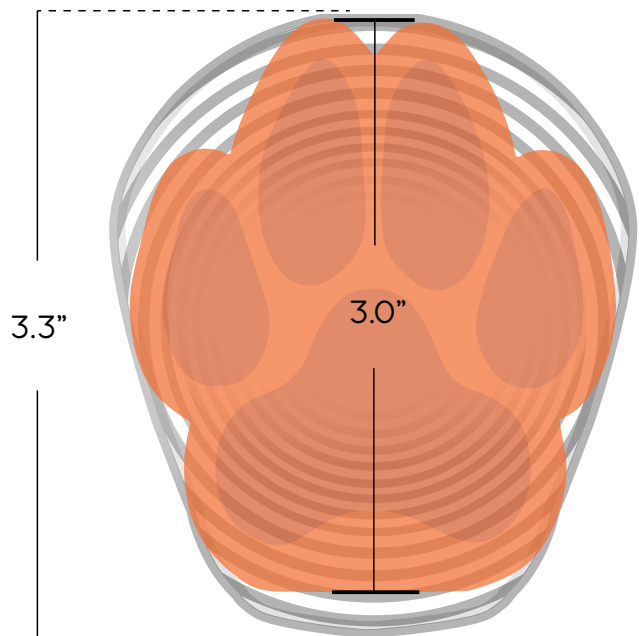

ACTUAL SOLE SIZE

BEFORE YOU START

Please ensure this page is printed at 100% scale or set at Actual Size.

XXS

XS

S

M

L

XL

XXL

Place the dog's paw from the tip of the claw to the back of the paw pad on the different sole sizes to determine the perfect fit.

*Actual dog paw size may vary. Our size chart is an approximation.