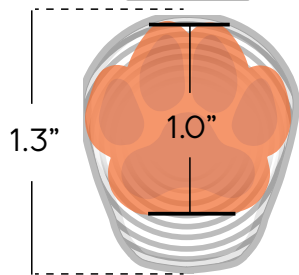

ACTUAL SOLE SIZE

BEFORE YOU START

Please ensure this page is printed at 100% scale or set at Actual Size.

XXS

XS

S

M

L

XL

XXL

Place the dog's paw from the tip of the claw to the back of the paw pad on the different sole sizes to determine the perfect fit.

*Actual dog paw size may vary. Our size chart is an approximation.