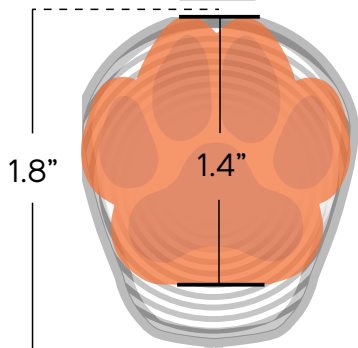

ACTUAL SOLE SIZE

BEFORE YOU START

Please ensure this page is printed at 100% scale or set at Actual Size.

XXS

XS

S

M

L

XL

XXL

Place the dog's paw from the tip of the claw to the back of the paw pad on the different sole sizes to determine the perfect fit.

*Actual dog paw size may vary. Our size chart is an approximation.