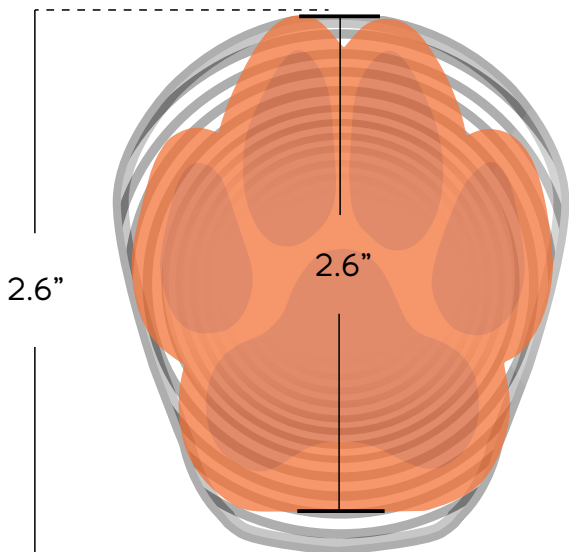

ACTUAL SOLE SIZE

BEFORE YOU START

Please ensure this page is printed at 100% scale or set at Actual Size.

XXS

XS

S

M

L

XL

XXL

Place the dog's paw from the tip of the claw to the back of the paw pad on the different sole sizes to determine the perfect fit.

*Actual dog paw size may vary. Our size chart is an approximation.