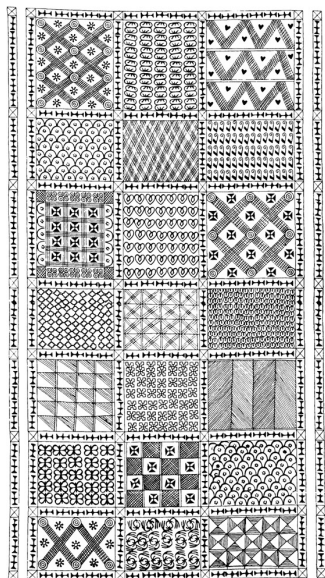

ASHANTI

5600 Slate blue & silvery gold

Sharply delineated design evolved from African tribal symbols.

WIDTH LESS BORDER 45-46 IN OR 115-118 CM
REPEAT 99 IN OR 251 CM

AVAILABLE COLORS:

5321 5363 5426 5428 5487 5508

5600

MATERIAL: 100% COTTON

FORTUNY

VENICE
GIUDECCA 805
30133 VENEZIA ITALIA
+39 041 528 7697

NEW YORK
979 THIRD AVENUE SUITE 1632
NEW YORK, NY 10022
+1 212 753 7153