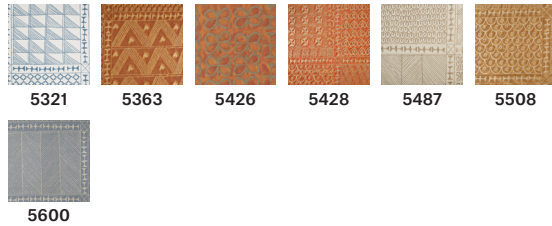

ASHANTI

5487 Silvery gold & warm white

Sharply delineated design evolved from African tribal symbols.

WIDTH LESS BORDER 45-46 IN OR 115-118 CM
REPEAT 99 IN OR 251 CM

AVAILABLE COLORS:

MATERIAL: 100% COTTON