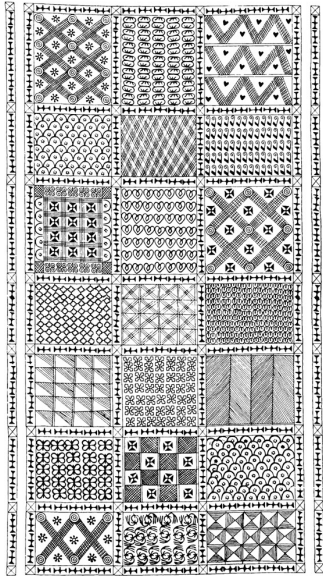

ASHANTI

5487 Silvery gold & warm white

Sharply delineated design evolved from African tribal symbols.

WIDTH LESS BORDER 45-46 IN OR 115-118 CM
REPEAT 99 IN OR 251 CM

AVAILABLE COLORS:

MATERIAL: 100% COTTON