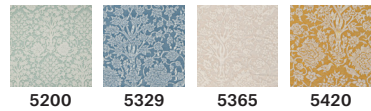

ALBERELLI

5365 Moonlight & white

17th Century Persian Design.
Small Trees motif.

WIDTH LESS BORDER 54-56 IN OR 137-142 CM
REPEAT 16 IN OR 38 CM

AVAILABLE COLORS:

MATERIAL: 100% COTTON

FORTUNY

VENICE
GIUDECCA 805
30133 VENEZIA ITALIA
+39 041 528 7697