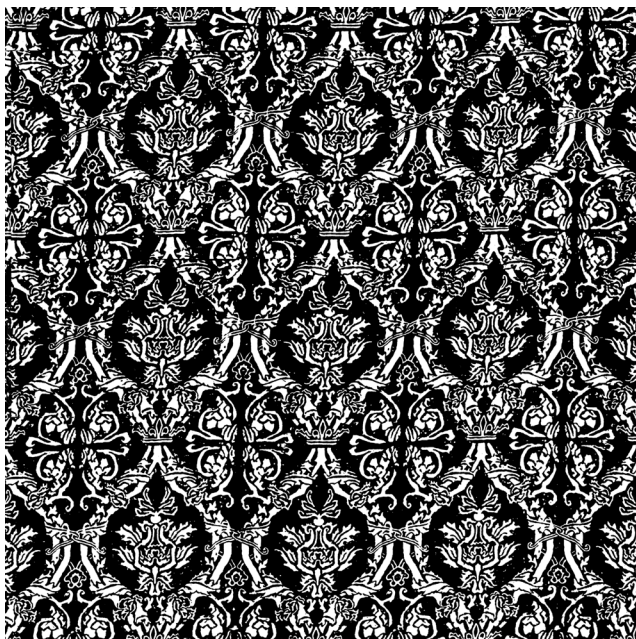

SPAGNOLO

5828 fog & brindle

17th Century Spanish Design. Early Period.

WIDTH LESS BORDER 53-54 IN OR 135-137 CM

REPEAT 16 3/4 IN OR 42 1/2 CM

AVAILABLE COLORS:

5057

5058