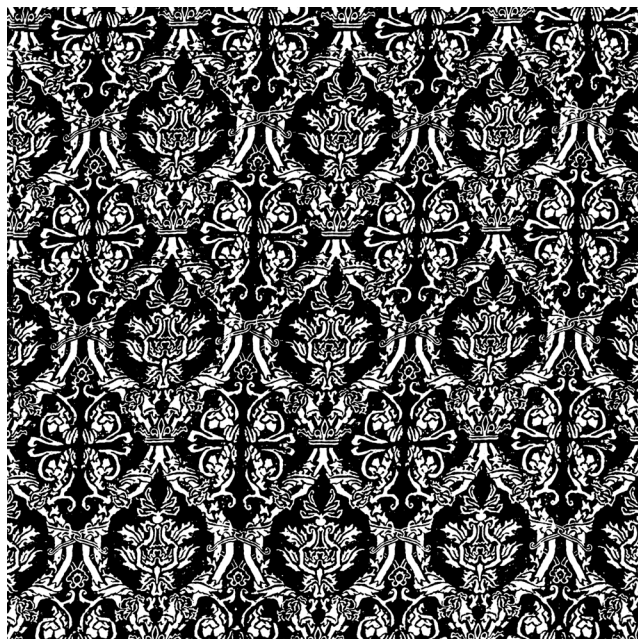

SPAGNOLO

5058 blue & white texture
17th Century Spanish Design. Early Period.

WIDTH LESS BORDER 53-54 IN OR 135-137 CM
REPEAT 16 3/4 IN OR 42 1/2 CM

AVAILABLE COLORS:

5057

5058

5827

5828