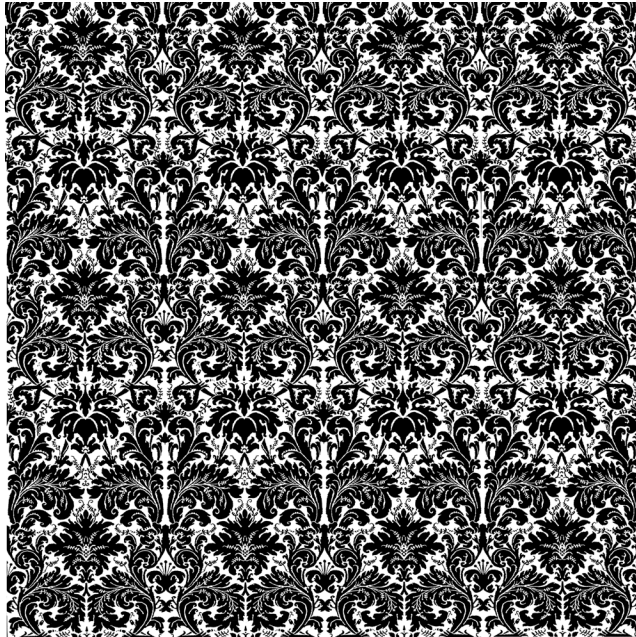

# SEVRES

5727 red museum texture

17th Century traditional design similar to the Lucrezia but on a smaller scale.

WIDTH LESS BORDER 53-55 IN OR 135-137 CM

REPEAT 22 1/2 IN OR 58 CM

AVAILABLE COLORS:

5355 5356 5358 5360 5408 5479