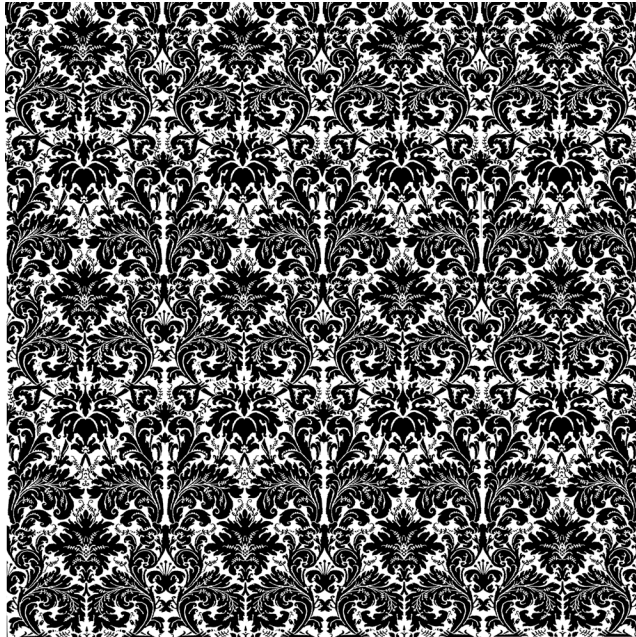

# SEVRES

5632 straw & off-white

17th Century traditional design similar to the Lucrezia but on a smaller scale.

WIDTH LESS BORDER 53-55 IN OR 135-137 CM

REPEAT 22 1/2 IN OR 58 CM

AVAILABLE COLORS:

5355 5356 5358 5360 5408 5479