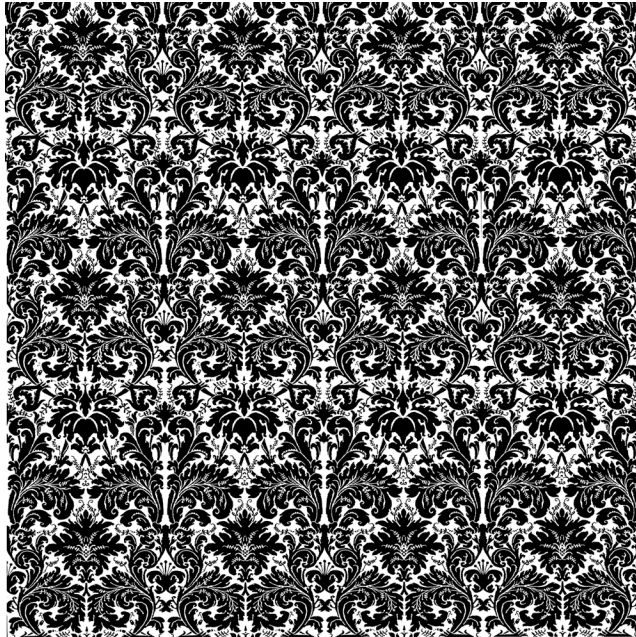

SEVRES

5631 rust & beige

17th Century traditional design similar to the Lucrezia but on a smaller scale.

WIDTH LESS BORDER 53-55 IN OR 135-137 CM

REPEAT 22 1/2 IN OR 58 CM

AVAILABLE COLORS:

5355 5356 5358 5360 5408 5479