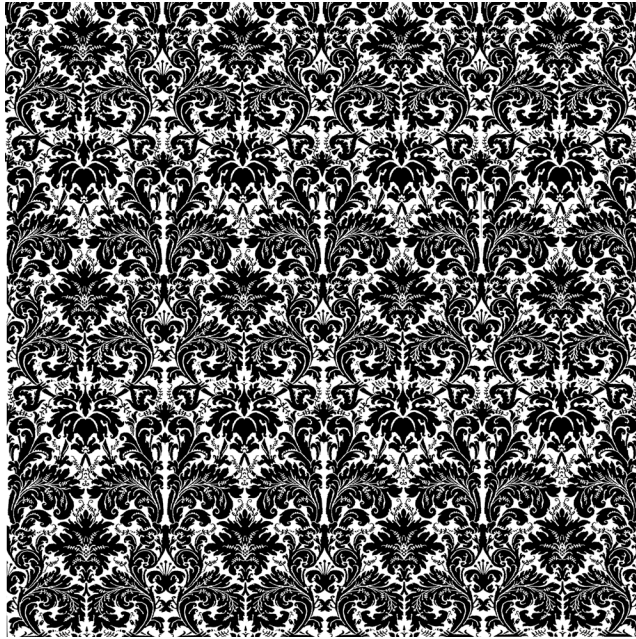

SEVRES

5360 French blue & antique white
17th Century traditional design similar to the Lucrezia but on a smaller scale.

WIDTH LESS BORDER 53-55 IN OR 135-137 CM
REPEAT 22 1/2 IN OR 58 CM

AVAILABLE COLORS: