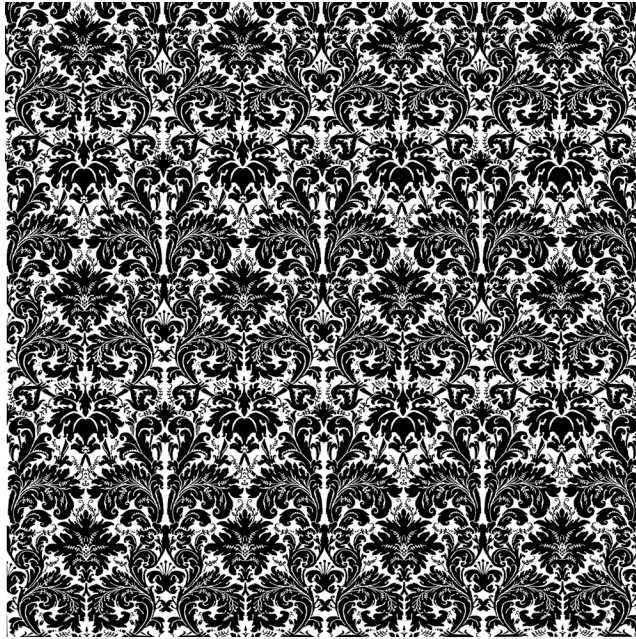

# SEVRES

5358 bayou-lime green & beige  
17th Century traditional design similar to the Lucrezia but on a smaller scale.

WIDTH LESS BORDER 53-55 IN OR 135-137 CM  
REPEAT 22 1/2 IN OR 58 CM

AVAILABLE COLORS: