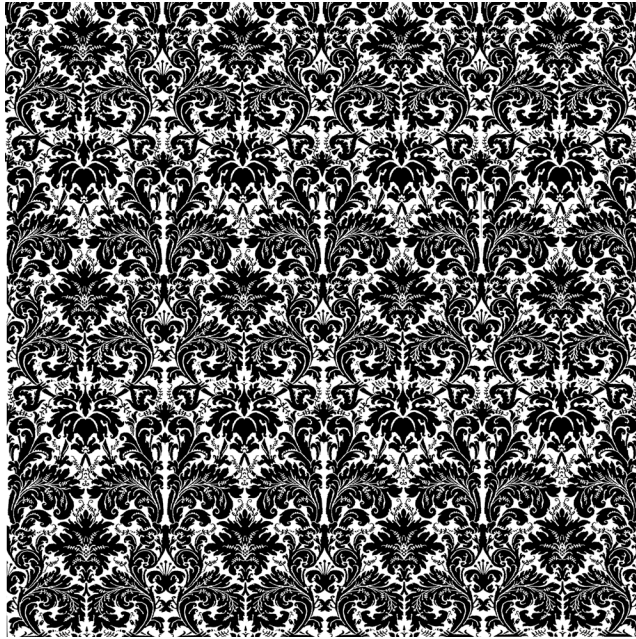

SEVRES

5356 citron monotones

17th Century traditional design similar to the Lucrezia but on a smaller scale.

WIDTH LESS BORDER 53-55 IN OR 135-137 CM

REPEAT 22 1/2 IN OR 58 CM

DISCONTINUED

AVAILABLE COLORS: