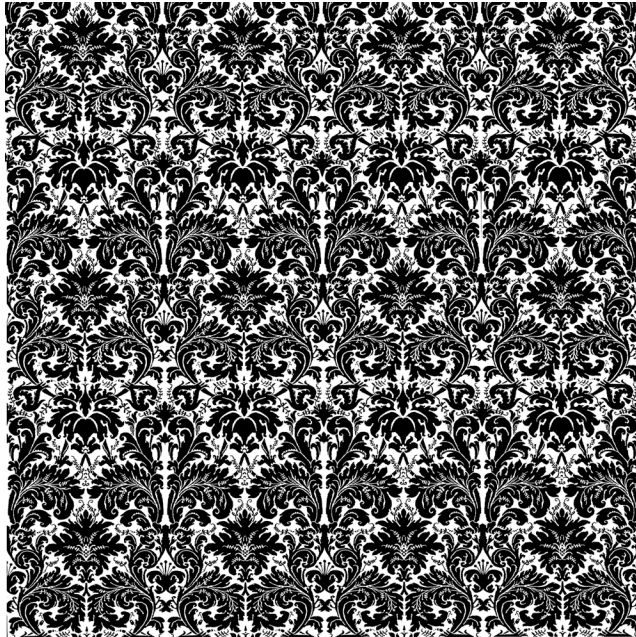

SEVRES

5019 bistro monotonies

17th Century traditional design similar to the Lucrezia but on a smaller scale.

WIDTH LESS BORDER 53-55 IN OR 135-137 CM

REPEAT 22 1/2 IN OR 58 CM

AVAILABLE COLORS:

5355 5356 5358 5360 5408 5479