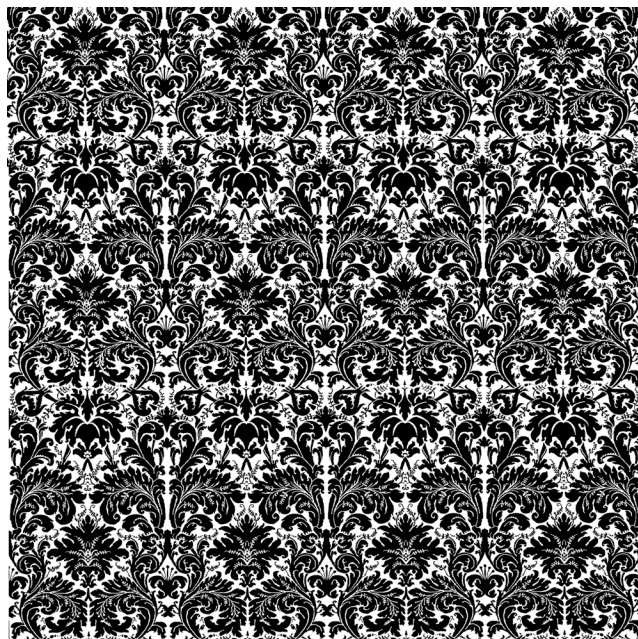

# SEVRES

5018 fog & silver

17th Century traditional design similar to the Lucrezia but on a smaller scale.

WIDTH LESS BORDER 53-55 IN OR 135-137 CM

REPEAT 22 1/2 IN OR 58 CM

AVAILABLE COLORS:

5355 5356 5358 5360 5408 5479