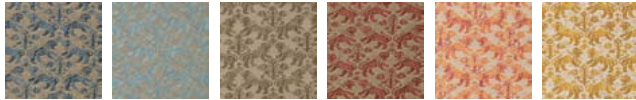

# RICHELIEU

5551 monotones

17th Century French Design named for the Cardinal at the court of Louis XIII.

WIDTH LESS BORDER 53 IN OR 135 CM

REPEAT 3 3/4 IN OR 9 1/2 CM

DISCONTINUED

AVAILABLE COLORS:

5413 5416 5463 5464 5465 5480