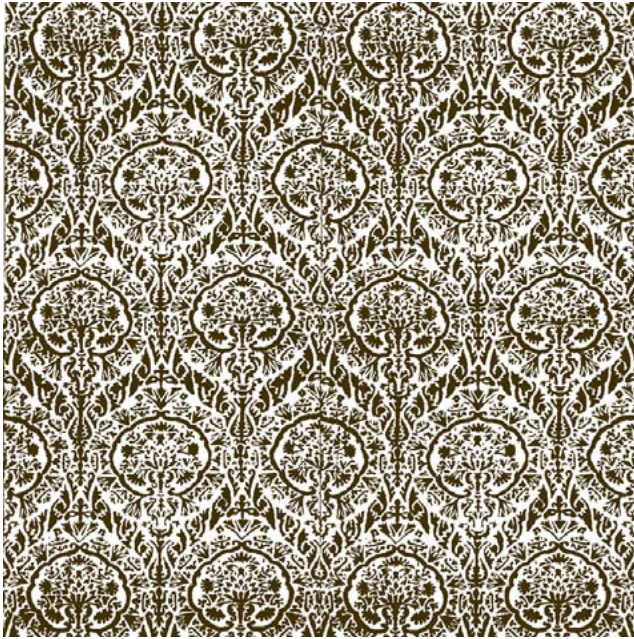

PIAZZETTA

5410 celadon green & beige
17th Century Design named for the Venetian Painter.

WIDTH LESS BORDER 53 IN OR 136 CM
REPEAT 23 IN OR 57 1/2 CM *CUT TO REPEAT

AVAILABLE COLORS:

5461

5410

Fortuny

NEW YORK
979 THIRD AVENUE
SUITE 1632
NEW YORK, NY 10022
212 753 7153