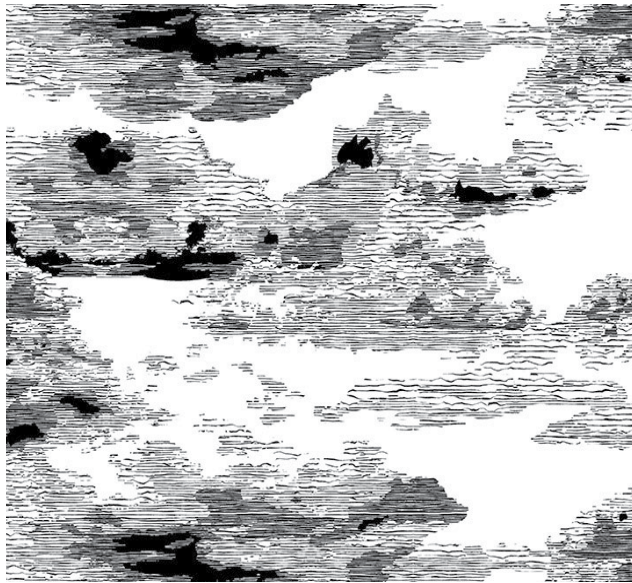

NEMBO

5982 clay & gold

Exploring shadow and light with its interplay of lines of varying densities, this pattern was drawn based on photographs of dramatic cumulonimbus clouds over the Giudecca Canal. NEMBO is a half drop repeat.

WIDTH LESS BORDER 53.5-55 IN OR 136-140 CM

AVAILABLE COLORS:

5980 5981 5982 5983 5984

Fortuny

NEW YORK
979 THIRD AVENUE
SUITE 1632
NEW YORK, NY 10022
212 753 7153

VENICE
GIUDECCA 805
VENEZIA 30123
ITALIA
+39 041 528 7697