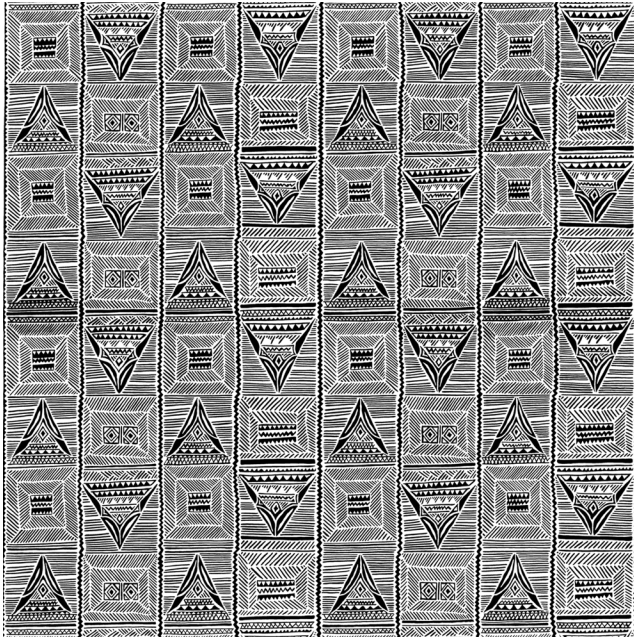

MAYAN

5012 jungle & silvery gold

Named after very early South American and Polynesian designs,
Modern.

WIDTH LESS BORDER 52-53 IN OR 132-135 CM

REPEAT 13 3/4 IN OR 35 CM

AVAILABLE COLORS:

5197

5616