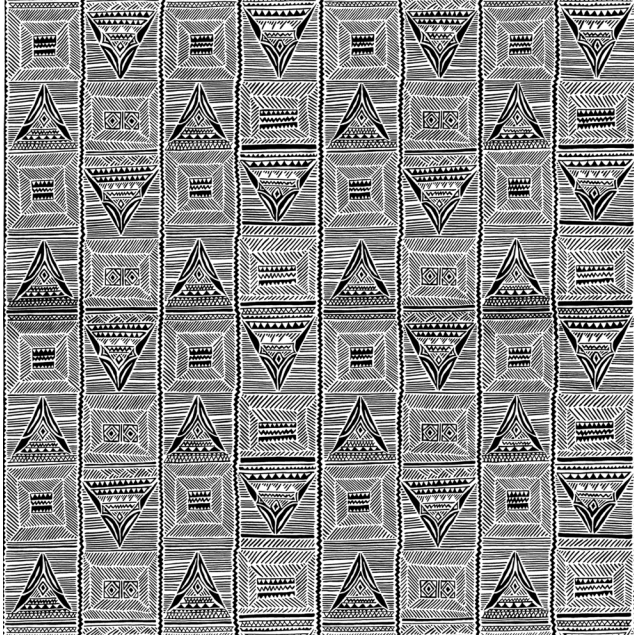

MAYAN

5010 fawn & silvery gold

Named after very early South American and Polynesian designs,
Modern.

WIDTH LESS BORDER 52-53 IN OR 132-135 CM

REPEAT 13 3/4 IN OR 35 CM

AVAILABLE COLORS:

5197

5616