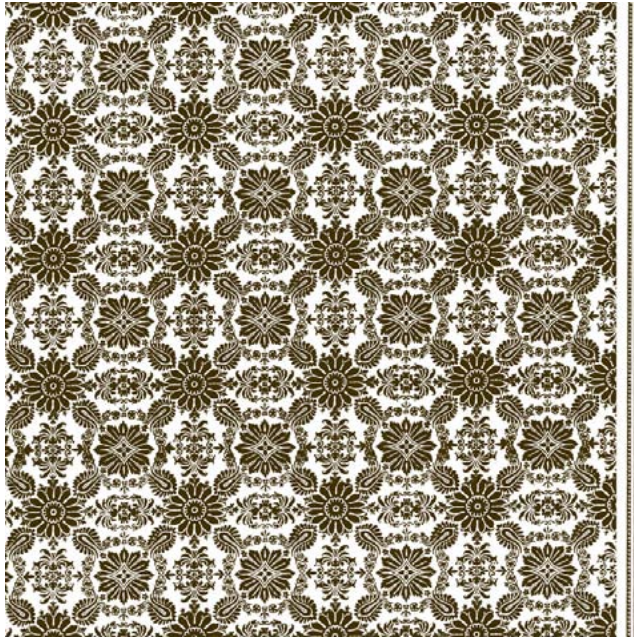

# IMPERO

5563 blue & pale grey  
19th Century French Design. Formal Empire motif.

WIDTH LESS BORDER 50-51 IN OR 127-130 CM  
REPEAT 11 3/4 IN OR 30 CM

AVAILABLE COLORS:

5077

5563

5069

5336