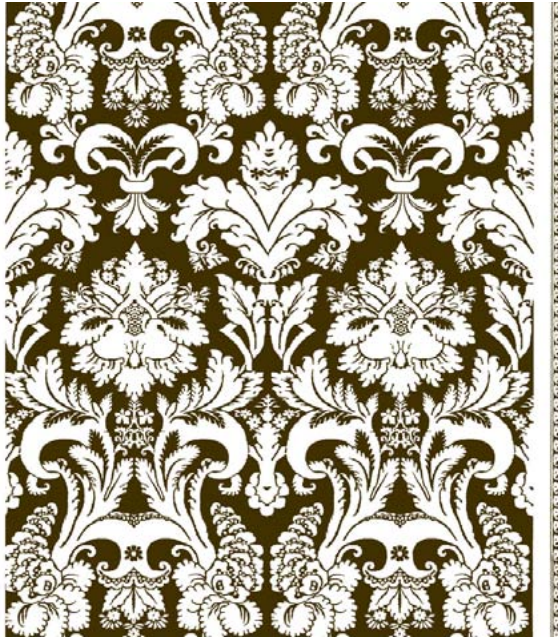

GLICINE

5613 rust & gold texture
17th Century Italian design. Wisteria motif.

WIDTH LESS BORDER 48-51 IN OR 122-130 CM
REPEAT 51 1/2 IN OR 129 CM *CUT TO REPEAT

AVAILABLE COLORS:

5071 5072 5140 5185 5445 5498