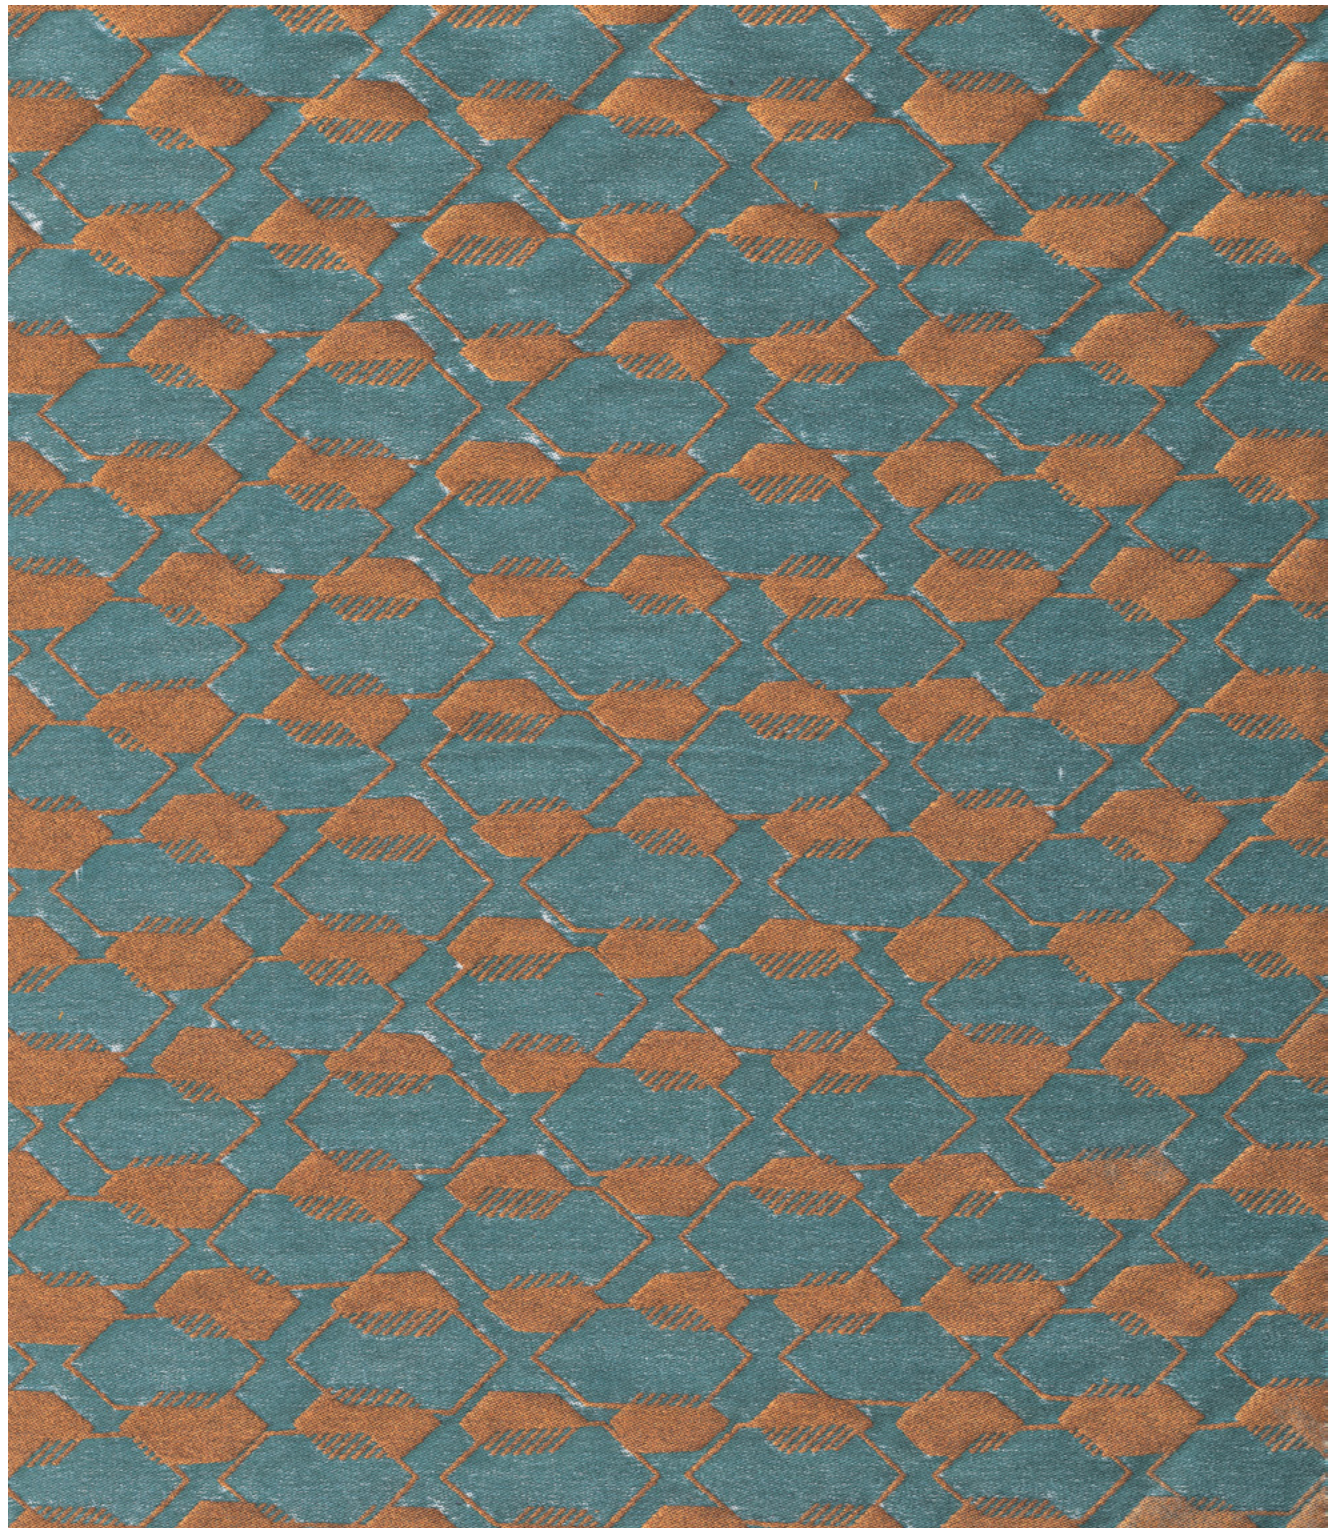

# Dissolvenza

5752 teal & copper

Using halftones and overlapping polygons, small scale and large scale patterns emerge: up close the pattern is geometric and mod, but from afar it has a notable fade like a python.

WIDTH LESS BORDER 53 IN / 135 CM

REPEAT: 4.5 IN / 11 CM

AVAILABLE COLORS:

5752

5753

5754

*Fortuny*

NEW YORK  
979 THIRD AVENUE  
SUITE 1632  
NEW YORK, NY 10022  
212 753 7153