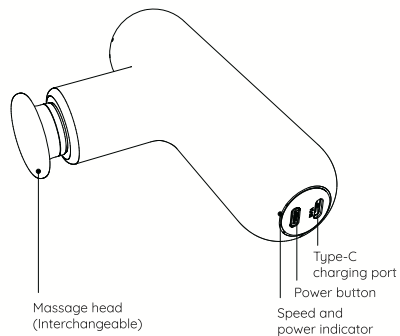

2 Main body

(All massage heads are attached in the same way)

2 Power ON/OFF

Press and hold the power button for 3 seconds to turn on or off

3 Selecting speed

After powering on, single tap power button to select speed (Lola will rotate through the speed settings in order)

4 Indicator Lights

- After the 3 second press to power on, the blue light flashes to indicate the power consumption. Four blue lights flashing indicates 100% power, three blue lights flashing indicates 75% power, two blue lights flashing indicates 50% power, one blue light flashes to indicate 25% power.
- A red light flashing indicates that the battery is less than 15% power, and the device should be charged.
- After powering on and indicating power, the blue lights switch to static.
- One static blue light indicates the first speed, two static blue lights indicate the second speed, three static blue lights indicate the third speed, four static blue lights indicate the fourth speed.
- When the device is at the fourth speed, another single press of the power button will return the device to neutral, and the blue light will flash to show the power.
- When the device is charged, the indicator light flashes 1-2-3-4-1-2-3-4.
- When the device is charged to 25%, one light will become static, and the other lights will continue to flash in turn. As the device charges, each light will change from flashing to static until all four blue lights are static, indicating that the battery is fully charged.

5 Charging

6 Specifications

- Battery Life: 14-16Hours
- Weight: N.W:0.71KG G.W:1.51KG
- Size: 90x160x45.8mm
- Battery capacity: 2000mAh
- Rated speed: 3000r/min

7 Function

The device will automatically switch off after running continuously for 15 minutes. It is recommended to leave the device powered off for a short period before resuming use. If the device is not used for 5 minutes, it will automatically shut down.

Suggestions for use:

1. Pre- and post-training support
2. Rehabilitation from injury
3. Activation and stimulation of muscles
4. Relieve myofascial pain
5. Increase and improve joint flexibility/mobility
6. Increase effectiveness of training
7. Accelerate recovery after training
8. Improve blood supply and hydration of skin, fascia and muscles
9. Metabolic acceleration
10. Myofascial relaxation
11. Prevention of injury
12. Faster healing of haematomas and bruises
13. Warm up muscles
14. Treatment of cellulite
15. Support in the treatment of hyperalgesia of the skin

When not to use Lola:

1. Any type of cancer
2. Metal plate anastomosis (do not use the device directly on the fracture area)
3. Osteoporosis
4. In areas of vein thrombosis or pulsation
5. Hypertension
6. Pregnancy (do not use the device in close proximity to the abdomen)
7. Kidney stones (do not use the device near the kidneys)
8. Close to a varicose vein
9. In areas of acute inflammation
10. Do not massage one area for more than 4 minutes
11. Do not massage bony areas (knee, shin, ankle bones, etc.)
12. Do not massage directly onto the spine
13. Do not massage the face

Disclaimer