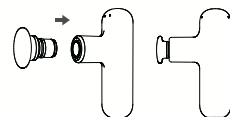

2 Main body

(All massage heads are attached in the same way)

2 Power ON/OFF

Press and hold the power button for 3 seconds to turn on or off

3 Selecting speed

After powering on, single tap power button to select speed (Lola will rotate through the speed settings in order)

4 Indicator Lights

- After the 3 second press to power on, the blue light flashes to indicate the power consumption. Four blue lights flashing indicates 100% power, three blue lights flashing indicates 75% power, two blue lights flashing indicates 50% power, one blue light flashes to indicate 25% power.
- A red light flashing indicates that the battery is less than 15% power, and the device should be charged.
- After powering on and indicating power, the blue lights switch to static.
- One static blue light indicates the first speed, two static blue lights indicate the second speed, three static blue lights indicate the third speed, four static blue lights indicate the fourth speed.
- When the device is at the fourth speed, another single press of the power button will return the device to neutral, and the blue light will flash to show the power.
- When the device is charged, the indicator light flashes 1-2-3-4-1-2-3-4.
- When the device is charged to 25%, one light will become static, and the other lights will continue to flash in turn. As the device charges, each light will change from flashing to static until all four blue lights are static, indicating that the battery is fully charged.