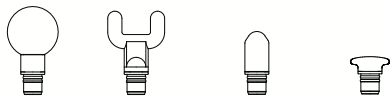

1 Massage head

Round Head

Relax soft tissues and sensitive muscles

U-shape Head

Massage neck and tendinous areas (e.g., ankles)

Cone Head

Flat Head

Massage flat major muscle groups (e.g., back)