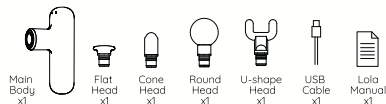

LOLA

Pocket Massage Gun

OVERVIEW

Box Contents

1 Massage head

Relax soft tissues and sensitive muscles

Massage neck and tendinous areas (e.g., ankles)

Massage flat major muscle groups (e.g., back)

2 Main body

(All massage heads are attached in the same way)

2 Power ON/OFF

Press and hold the power button for 3 seconds to turn on or off

3 Selecting speed

After powering on, single tap power button to select speed (Lola will rotate through the speed settings in order)

4 Indicator Lights

- After the 3 second press to power on, the blue light flashes to indicate the power consumption. Four blue lights flashing indicates 100% power, three blue lights flashing indicates 75% power, two blue lights flashing indicates 50% power, one blue light flashes to indicate 25% power.
- A red light flashing indicates that the battery is less than 15% power, and the device should be charged.
- After powering on and indicating power, the blue lights switch to static.
- One static blue light indicates the first speed, two static blue lights indicate the second speed, three static blue lights indicate the third speed, four static blue lights indicate the fourth speed.
- When the device is at the fourth speed, another single press of the power button will return the device to neutral, and the blue light will flash to show the power.
- When the device is charged, the indicator light flashes 1-2-3-4-1-2-3-4.
- When the device is charged to 25%, one light will become static, and the other lights will continue to flash in turn. As the device charges, each light will change from flashing to static until all four blue lights are static, indicating that the battery is fully charged.

5 Charging

6 Specifications